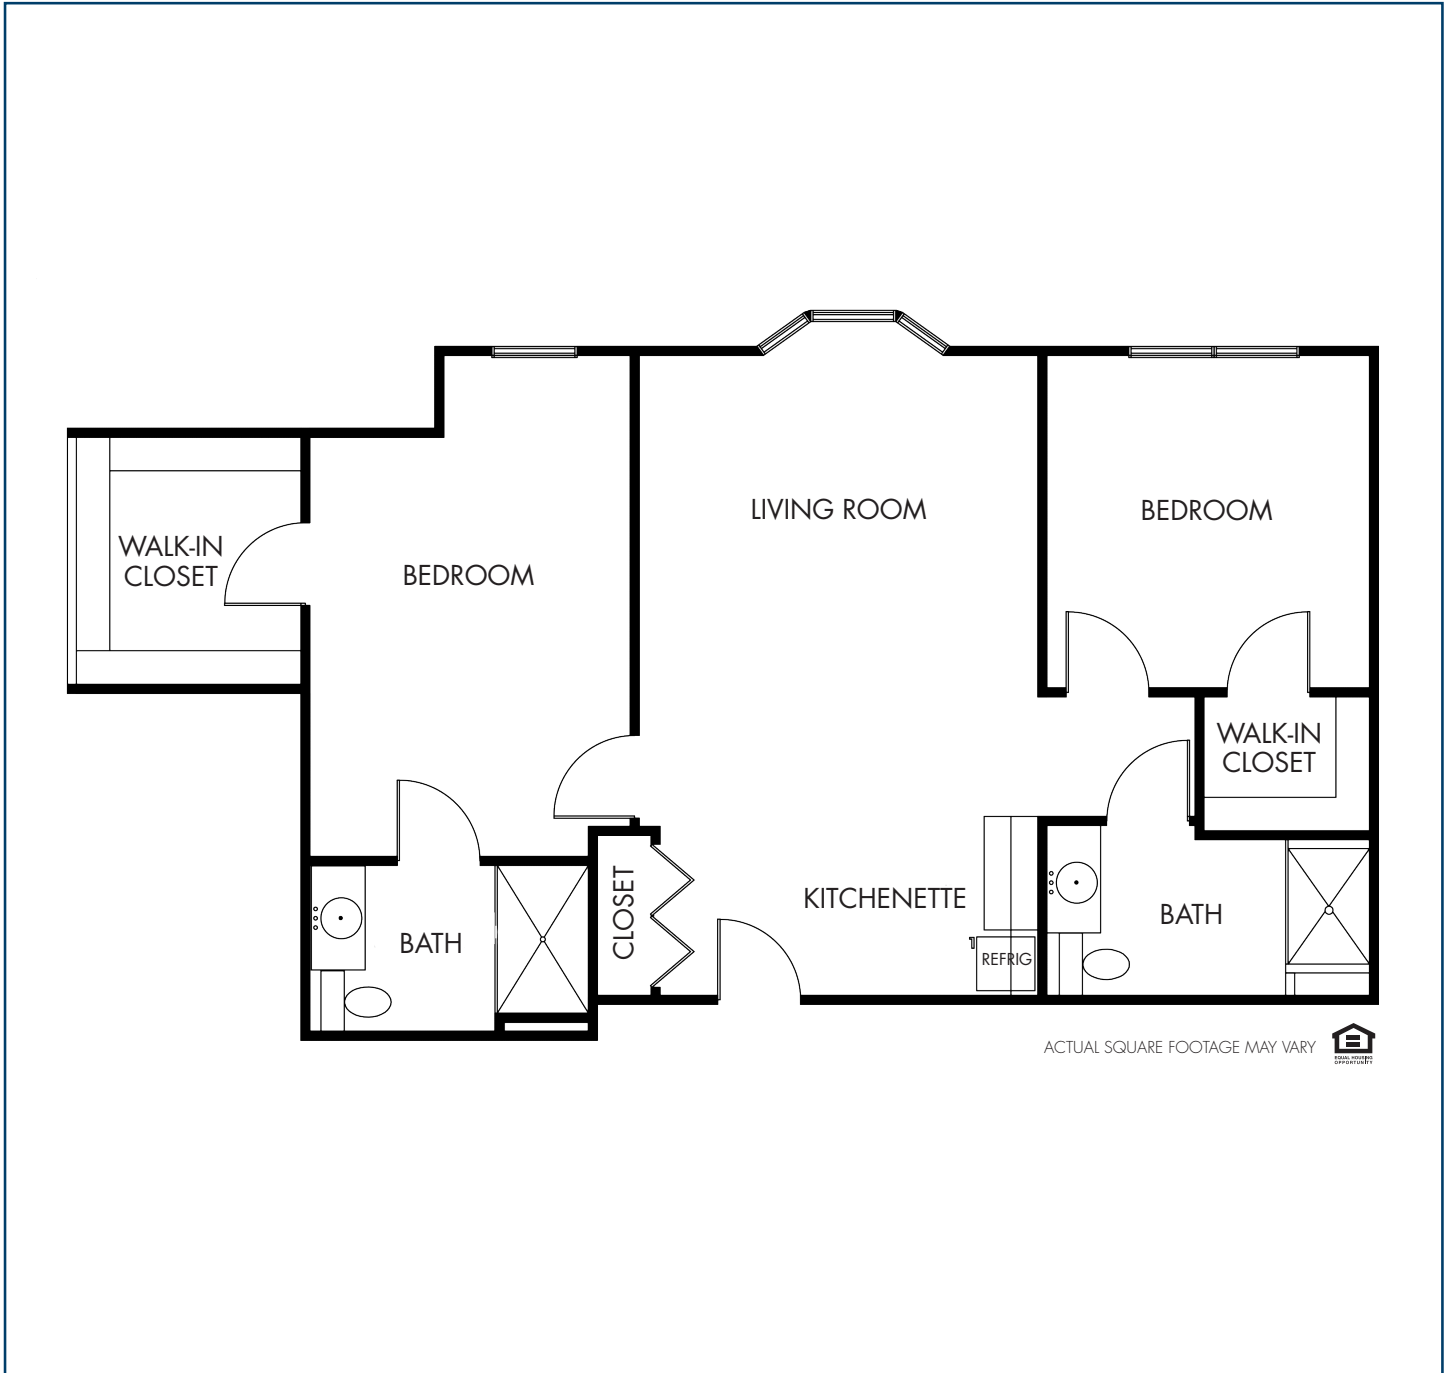

ASSISTED LIVING FLOOR PLAN – TWO BEDROOM

EAGLE
921 SQUARE FEET

ACTUAL SQUARE FOOTAGE MAY VARY 