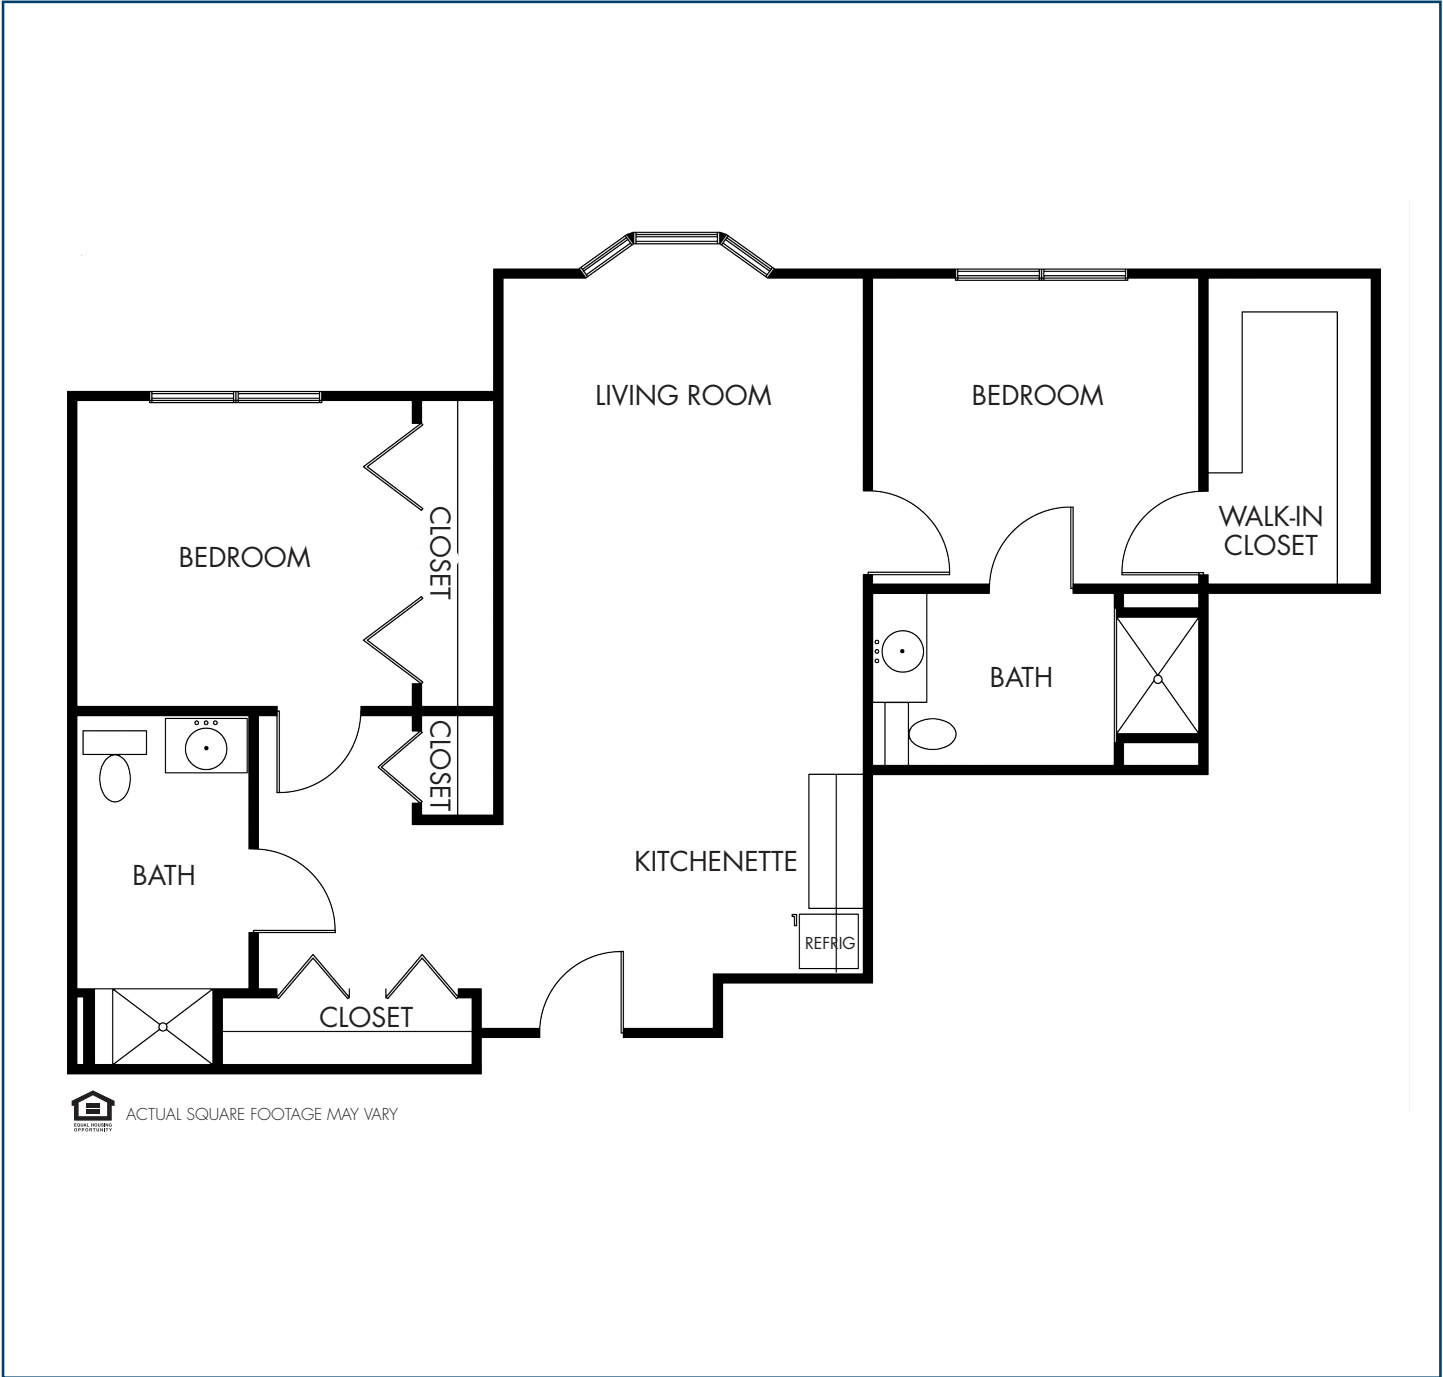

ASSISTED LIVING FLOOR PLAN – TWO BEDROOM

PATRIOT
1003 SQUARE FEET

 ACTUAL SQUARE FOOTAGE MAY VARY