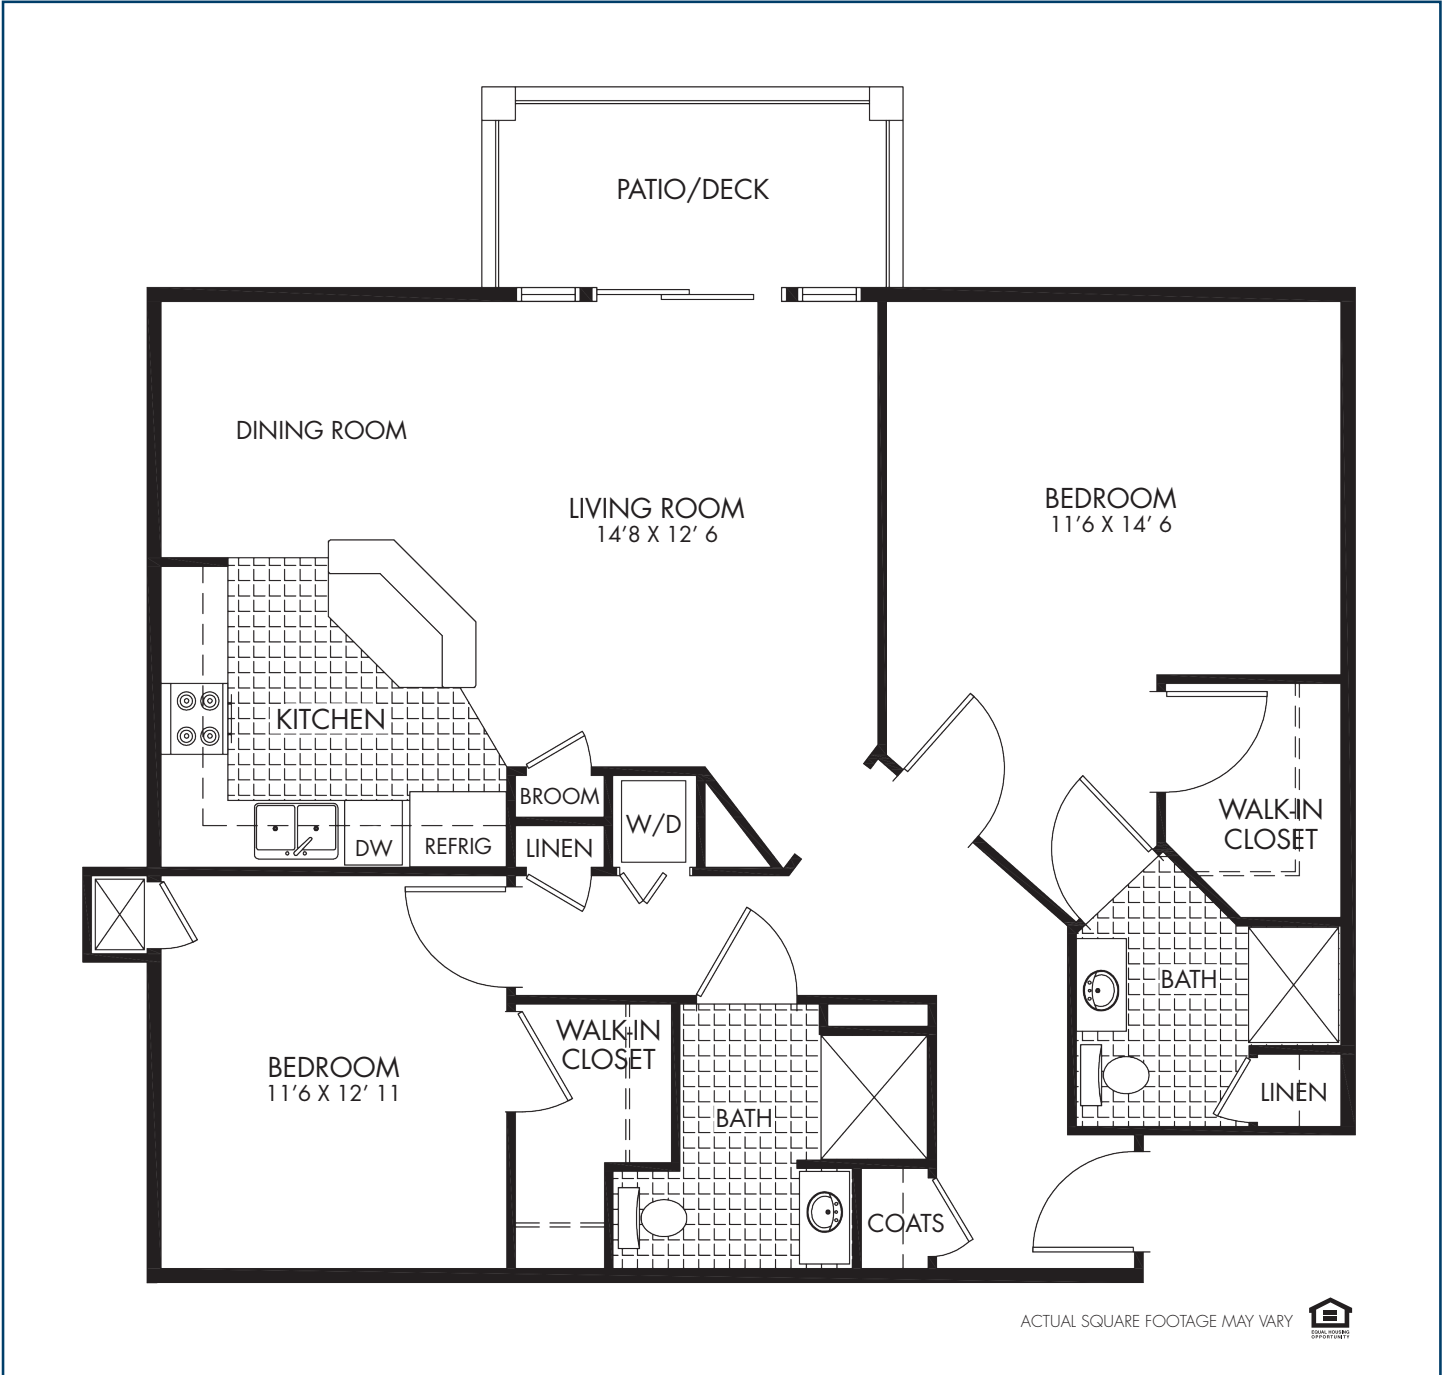

**INDEPENDENT LIVING FLOOR PLAN – TWO BEDROOM**

**DELEWARE**  
1307 SQUARE FEET

ACTUAL SQUARE FOOTAGE MAY VARY 