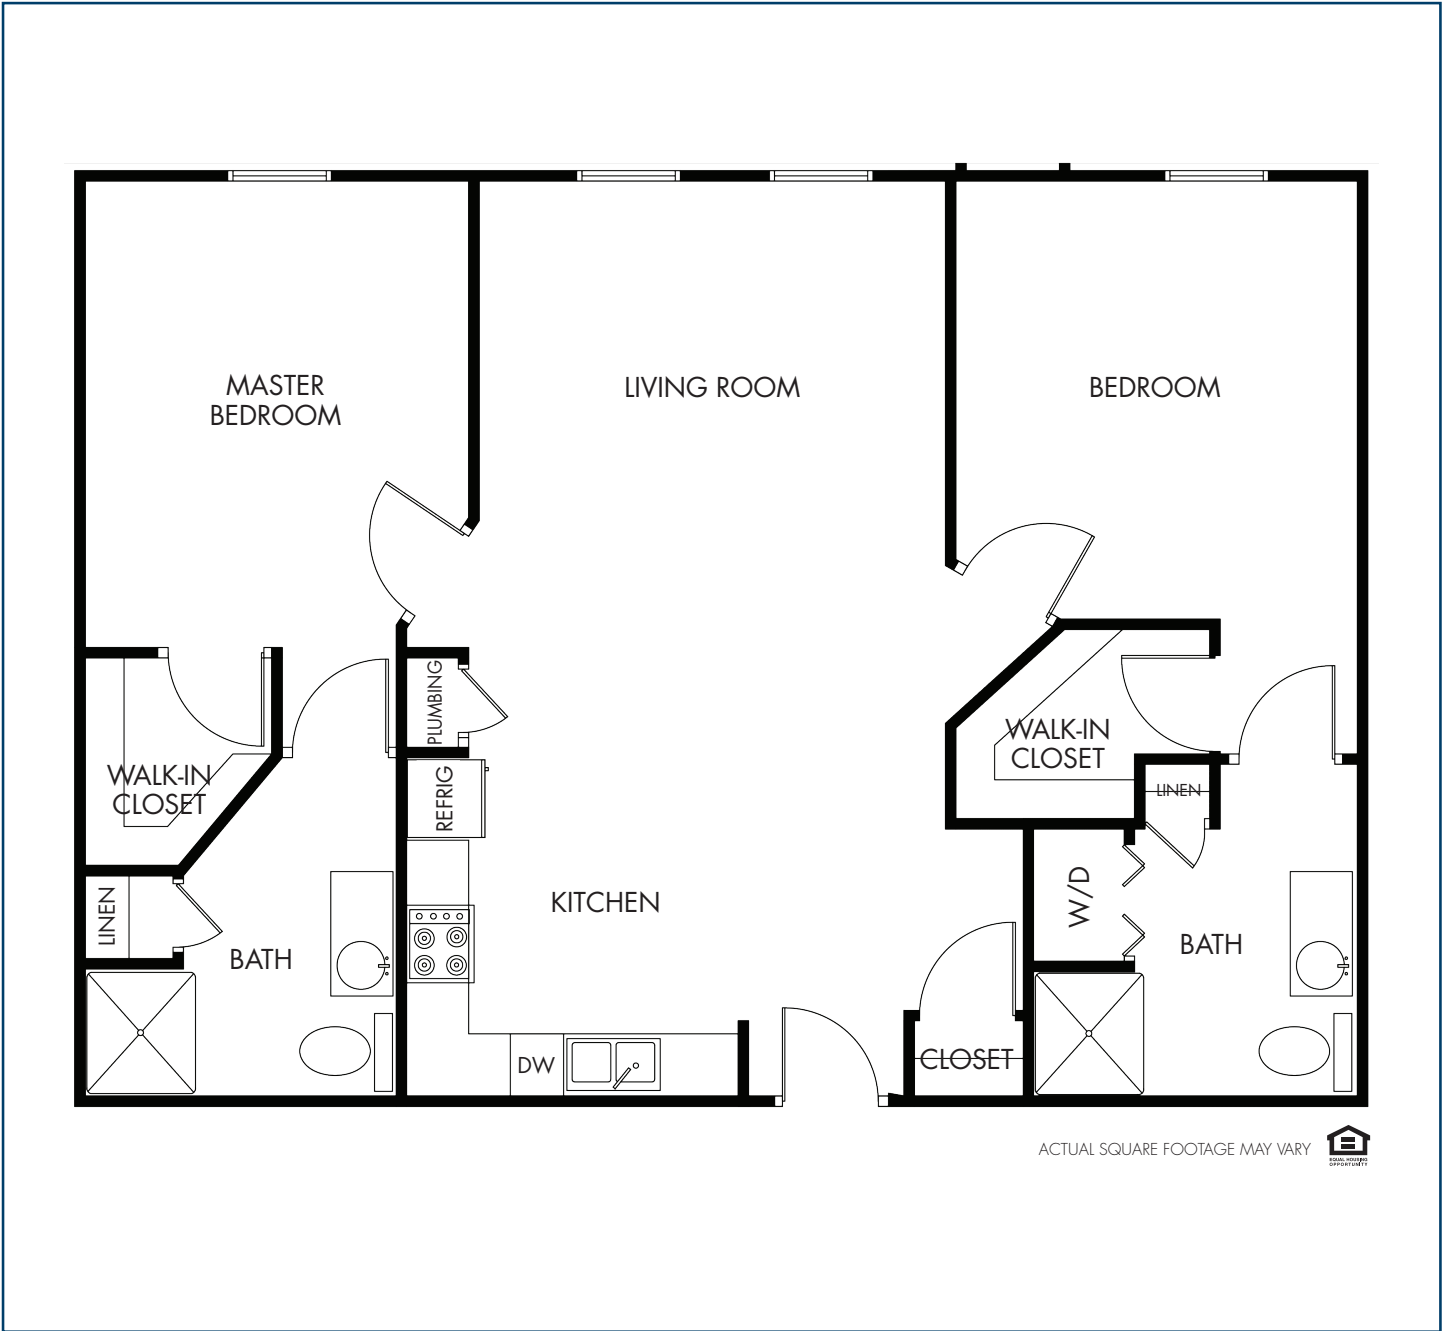

INDEPENDENT LIVING FLOOR PLAN – TWO BEDROOM

SOUTH CAROLINA/NORTH CAROLINA

1202 SQUARE FEET

(DECK/PATIO ONLY AVAILABLE ON THE NORTH CAROLINA)

ACTUAL SQUARE FOOTAGE MAY VARY