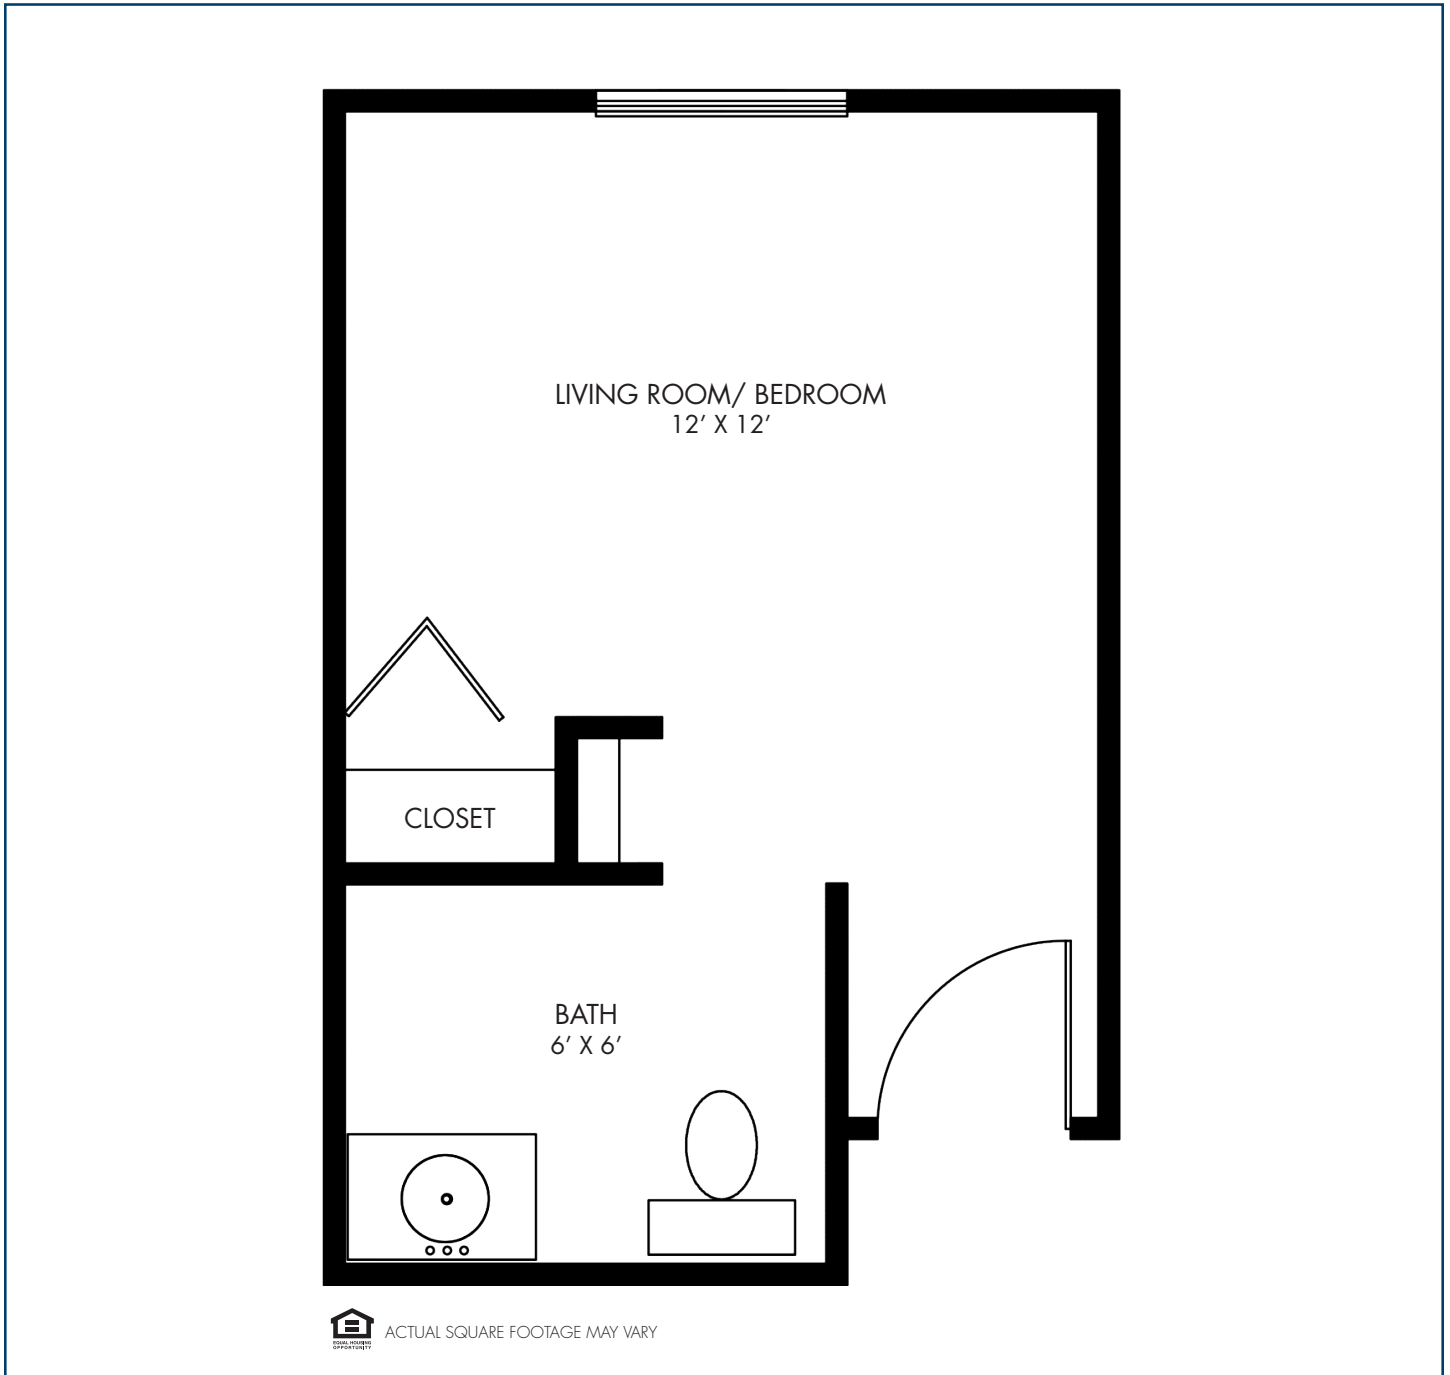

MEMORY CARE FLOOR PLAN – STUDIO

GARDENS
200 SQUARE FEET

 ACTUAL SQUARE FOOTAGE MAY VARY