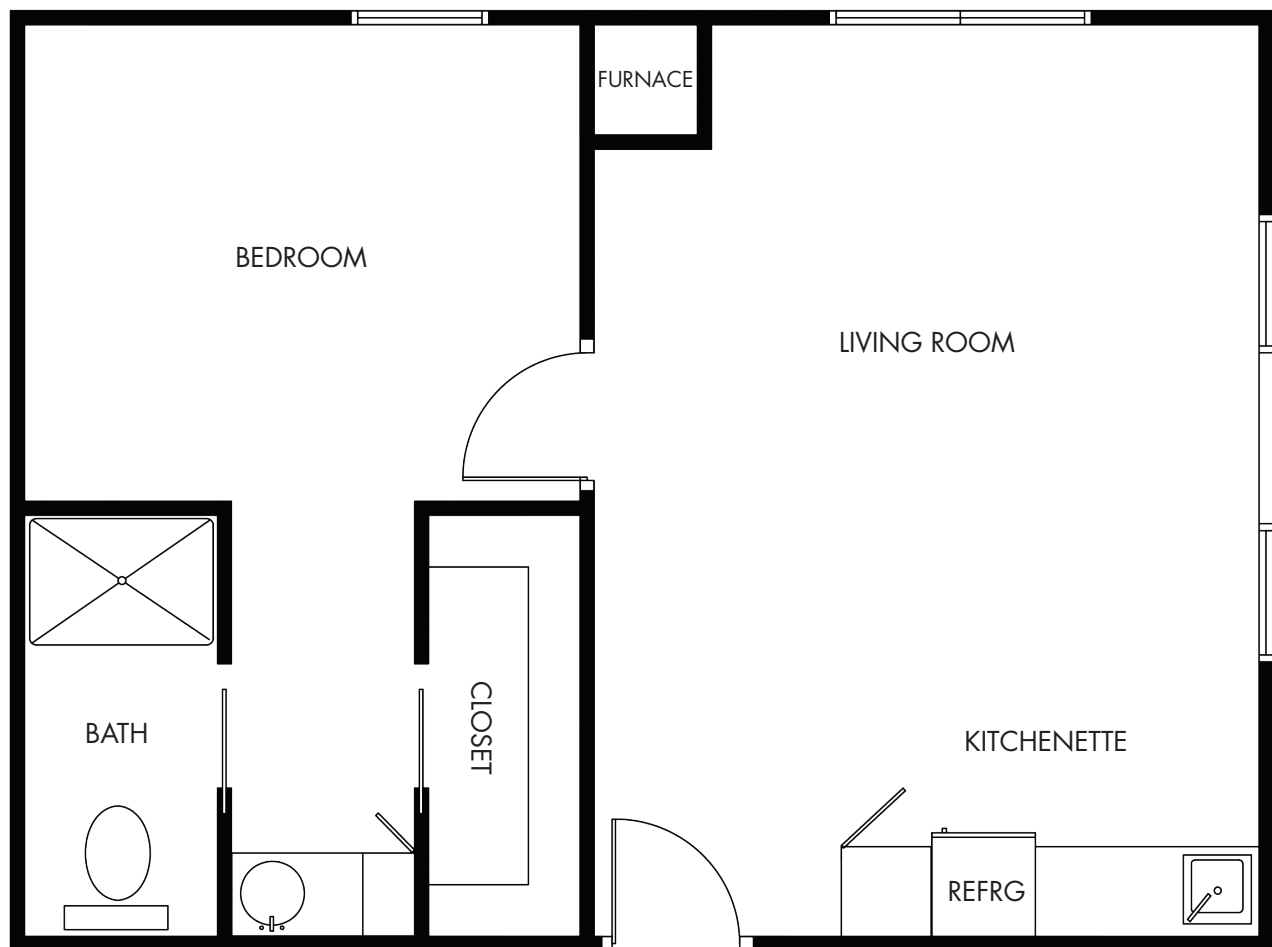

ASSISTED LIVING FLOOR PLAN – ONE BEDROOM

ONE BEDROOM (CORNER/DELUXE)

551 SQUARE FEET

ACTUAL SQUARE FOOTAGE MAY VARY