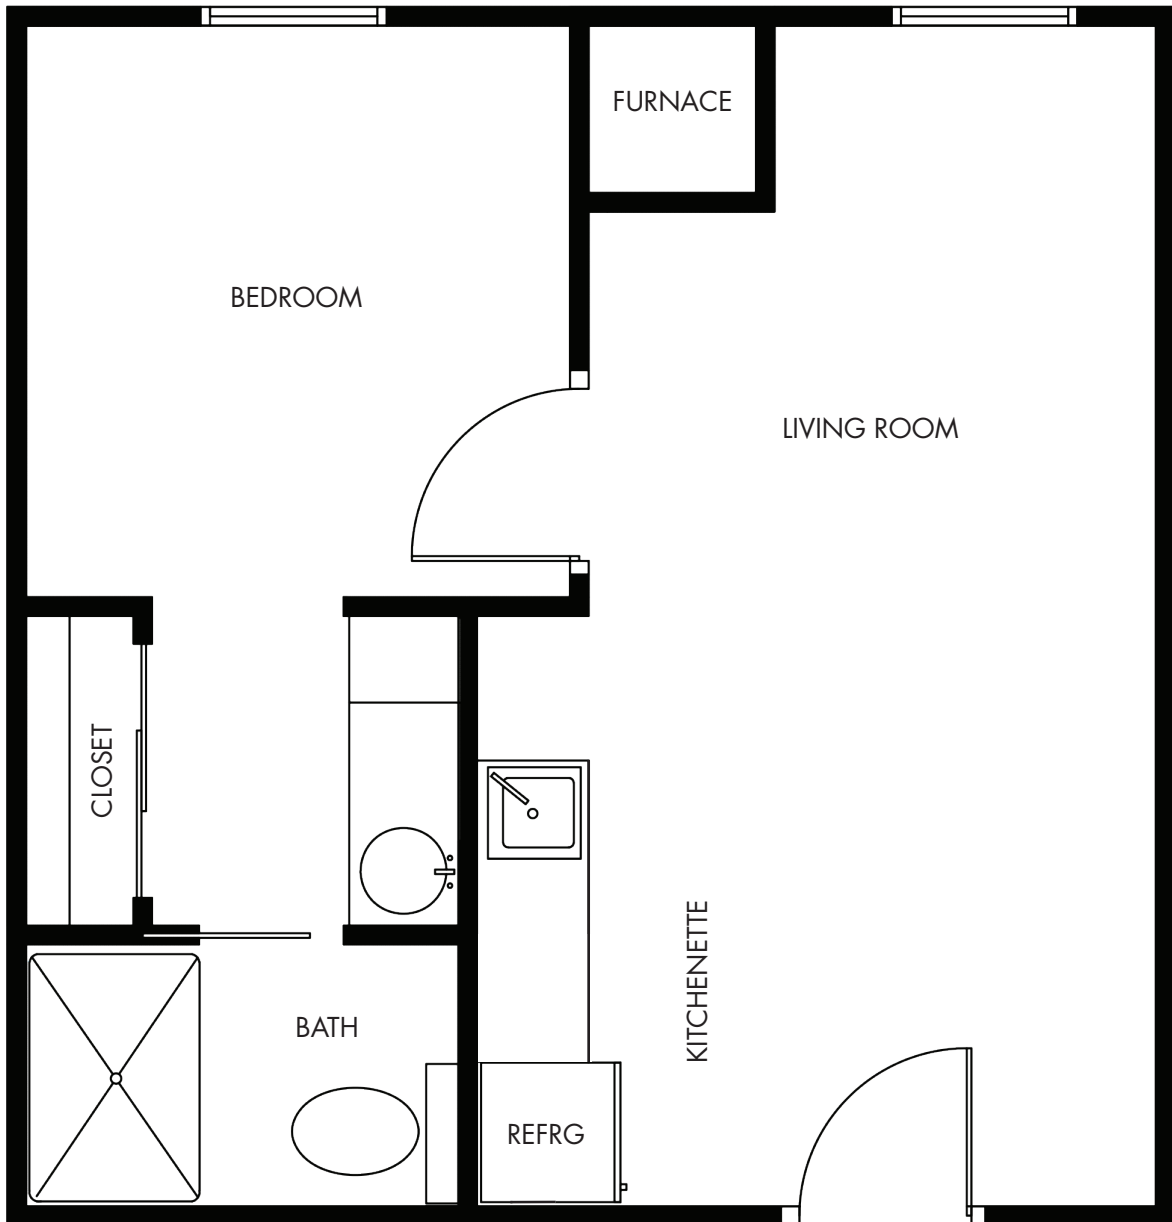

ASSISTED LIVING FLOOR PLAN – ONE BEDROOM

ONE BEDROOM

445 SQUARE FEET

ACTUAL SQUARE FOOTAGE MAY VARY