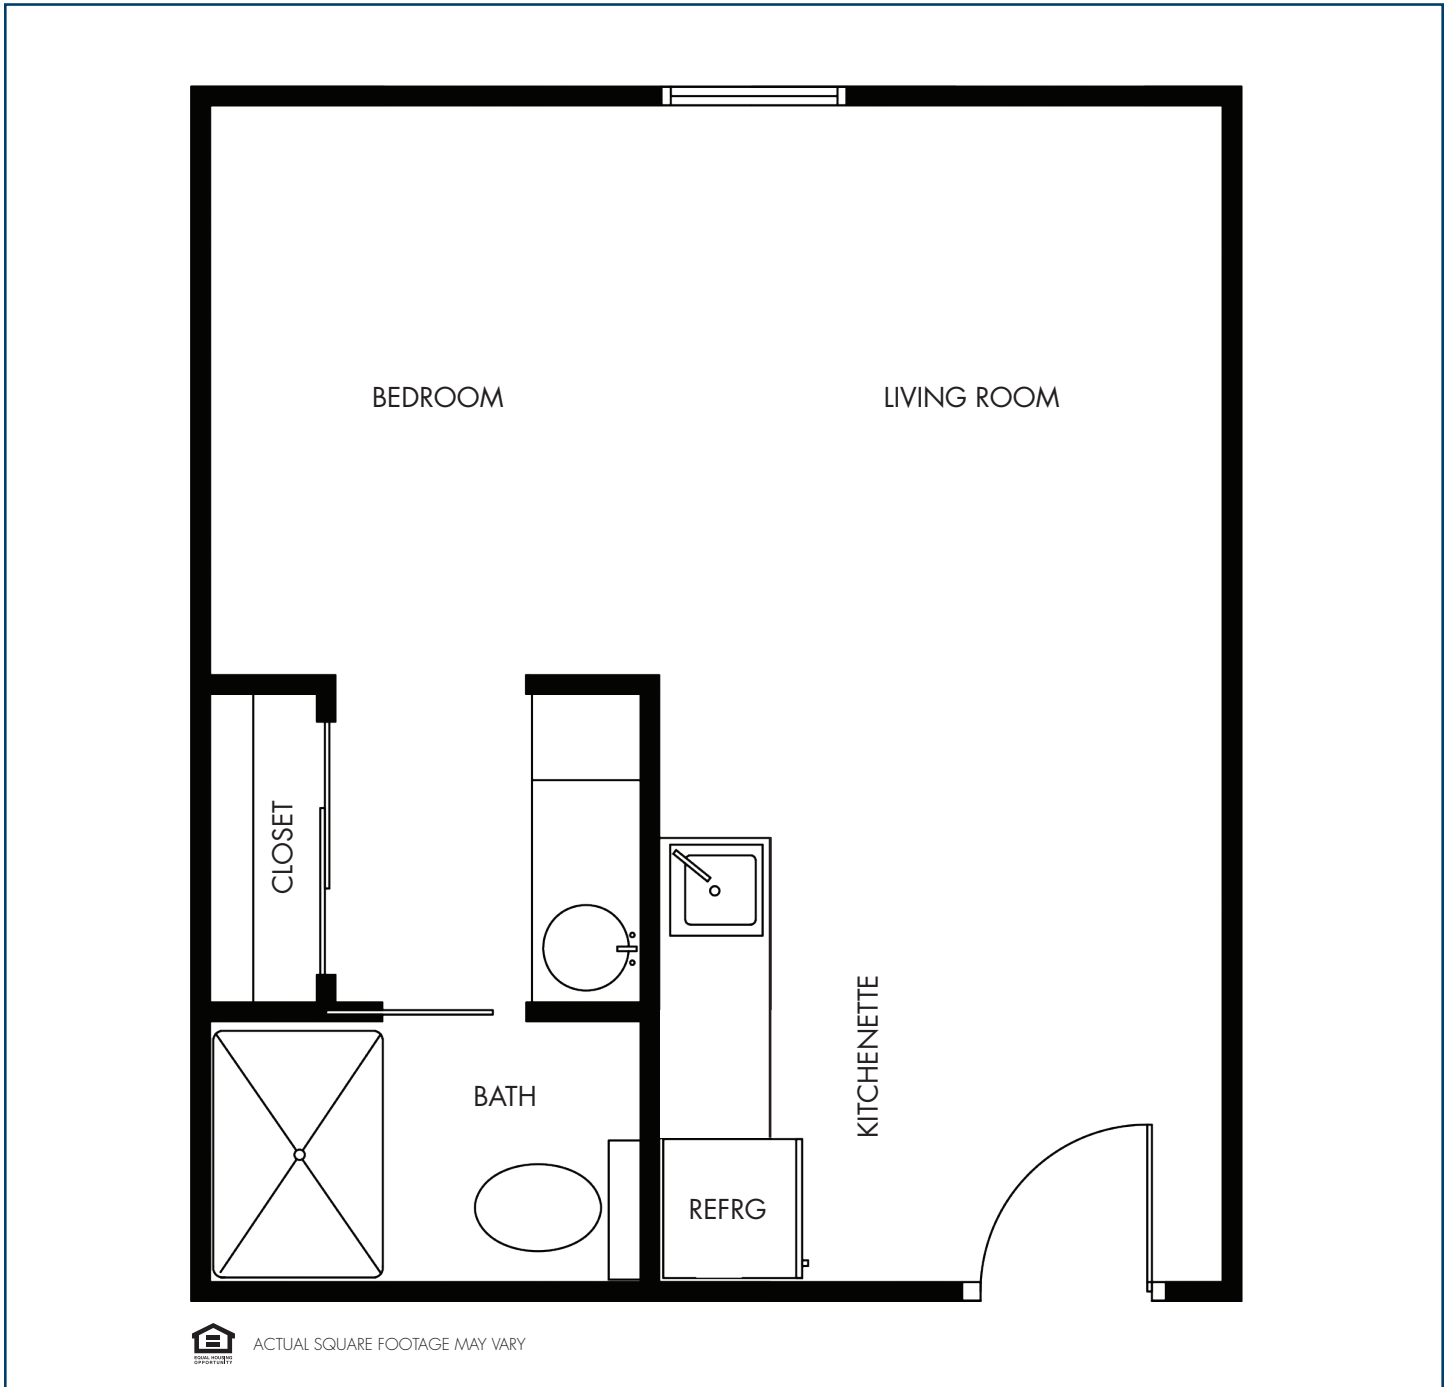

ASSISTED LIVING FLOOR PLAN – STUDIO

STUDIO
340 SQUARE FEET

 ACTUAL SQUARE FOOTAGE MAY VARY