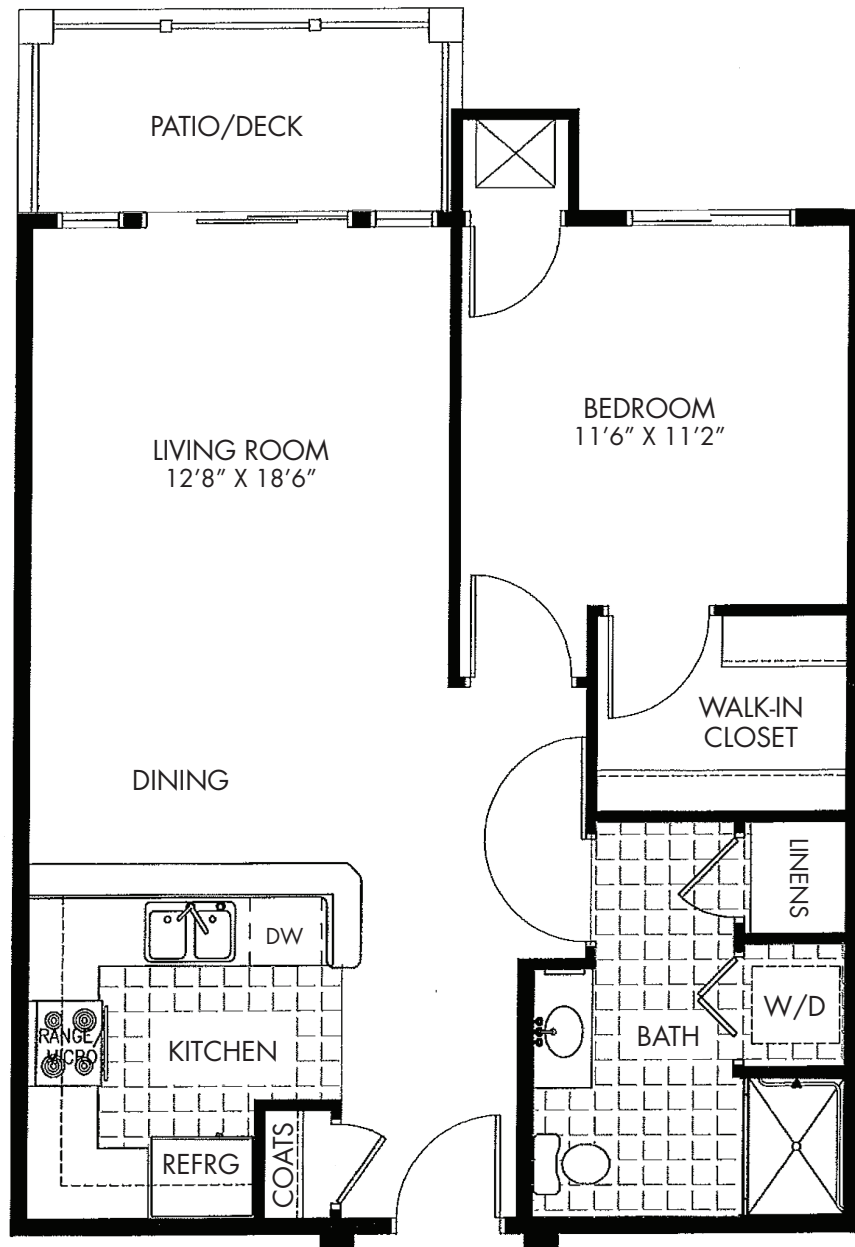

INDEPENDENT LIVING FLOOR PLAN GARNER PLACE II - ONE BEDROOM

AURORA II
851 SQUARE FEET

ACTUAL SQUARE FOOTAGE MAY VARY 