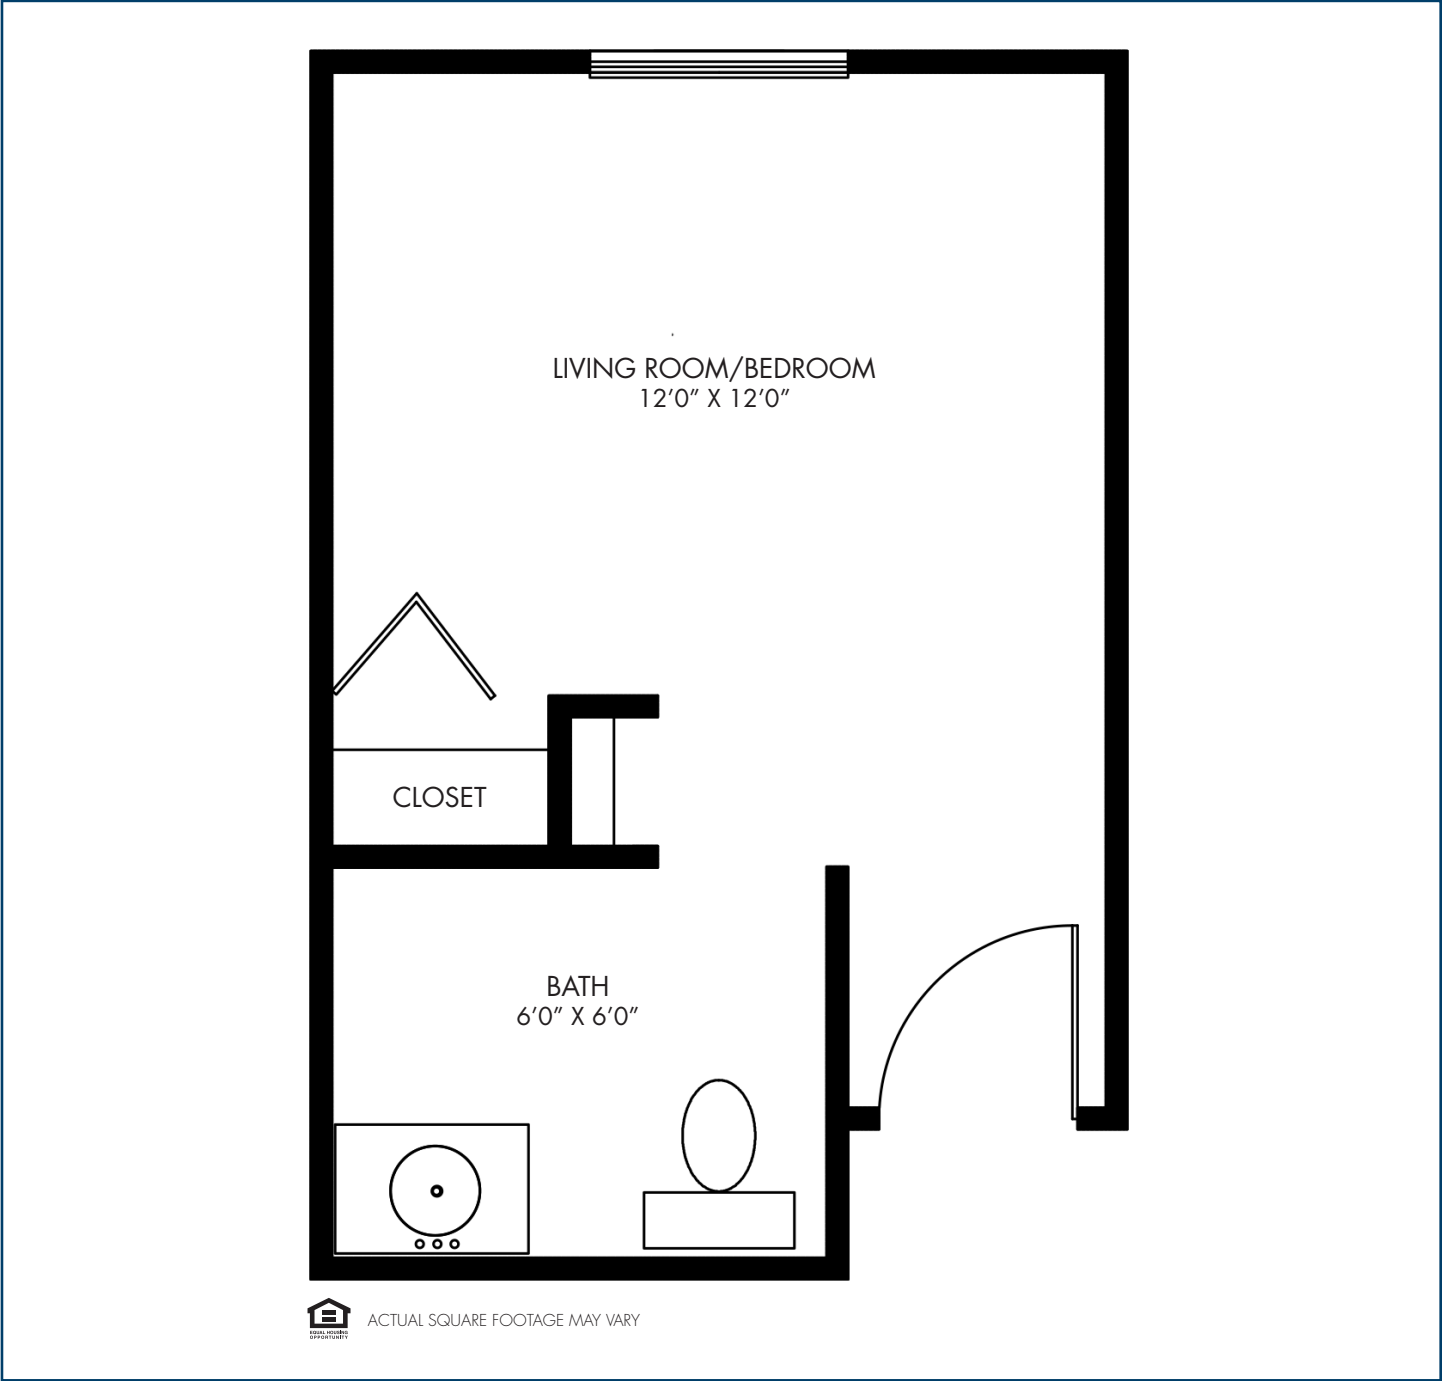

THE MEADOWS FLOOR PLAN – STUDIO

STUDIO
180 SQUARE FEET

 ACTUAL SQUARE FOOTAGE MAY VARY