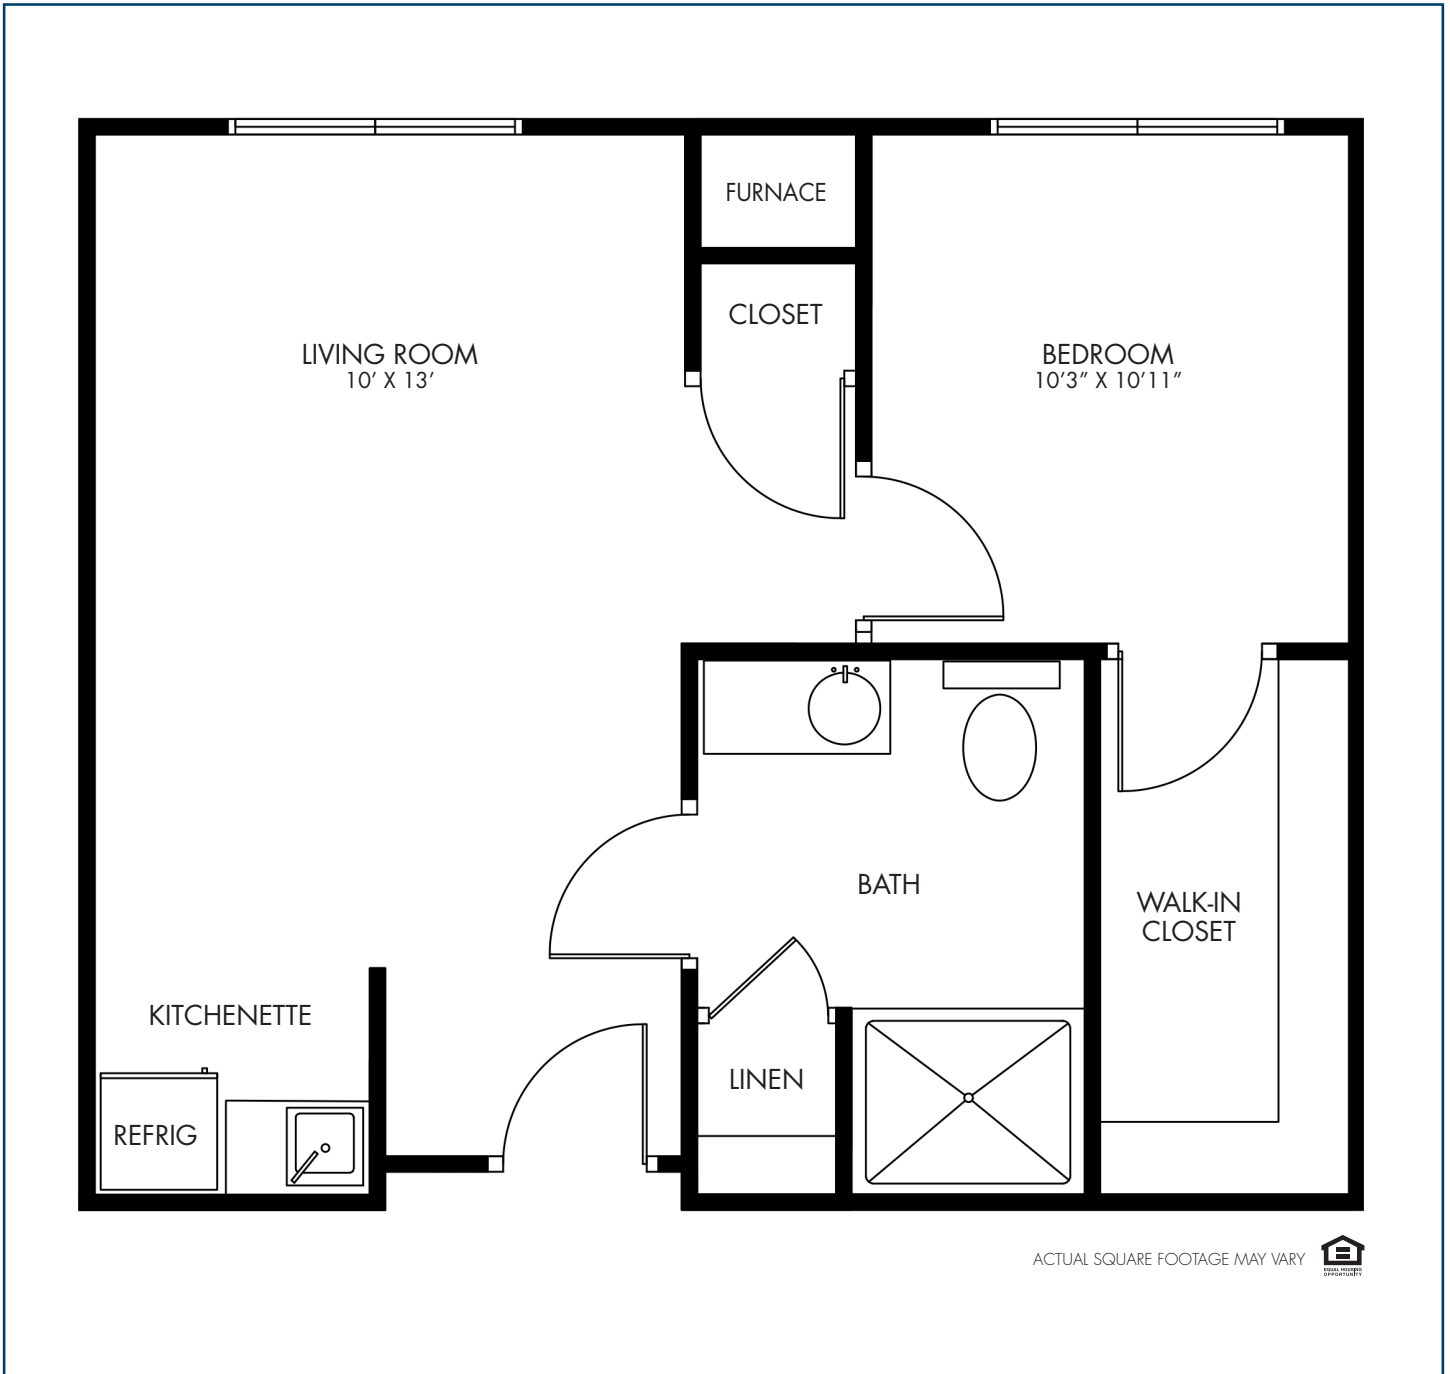

ASSISTED LIVING FLOOR PLAN – ONE BEDROOM

**PIER**  
532 SQUARE FEET

ACTUAL SQUARE FOOTAGE MAY VARY 