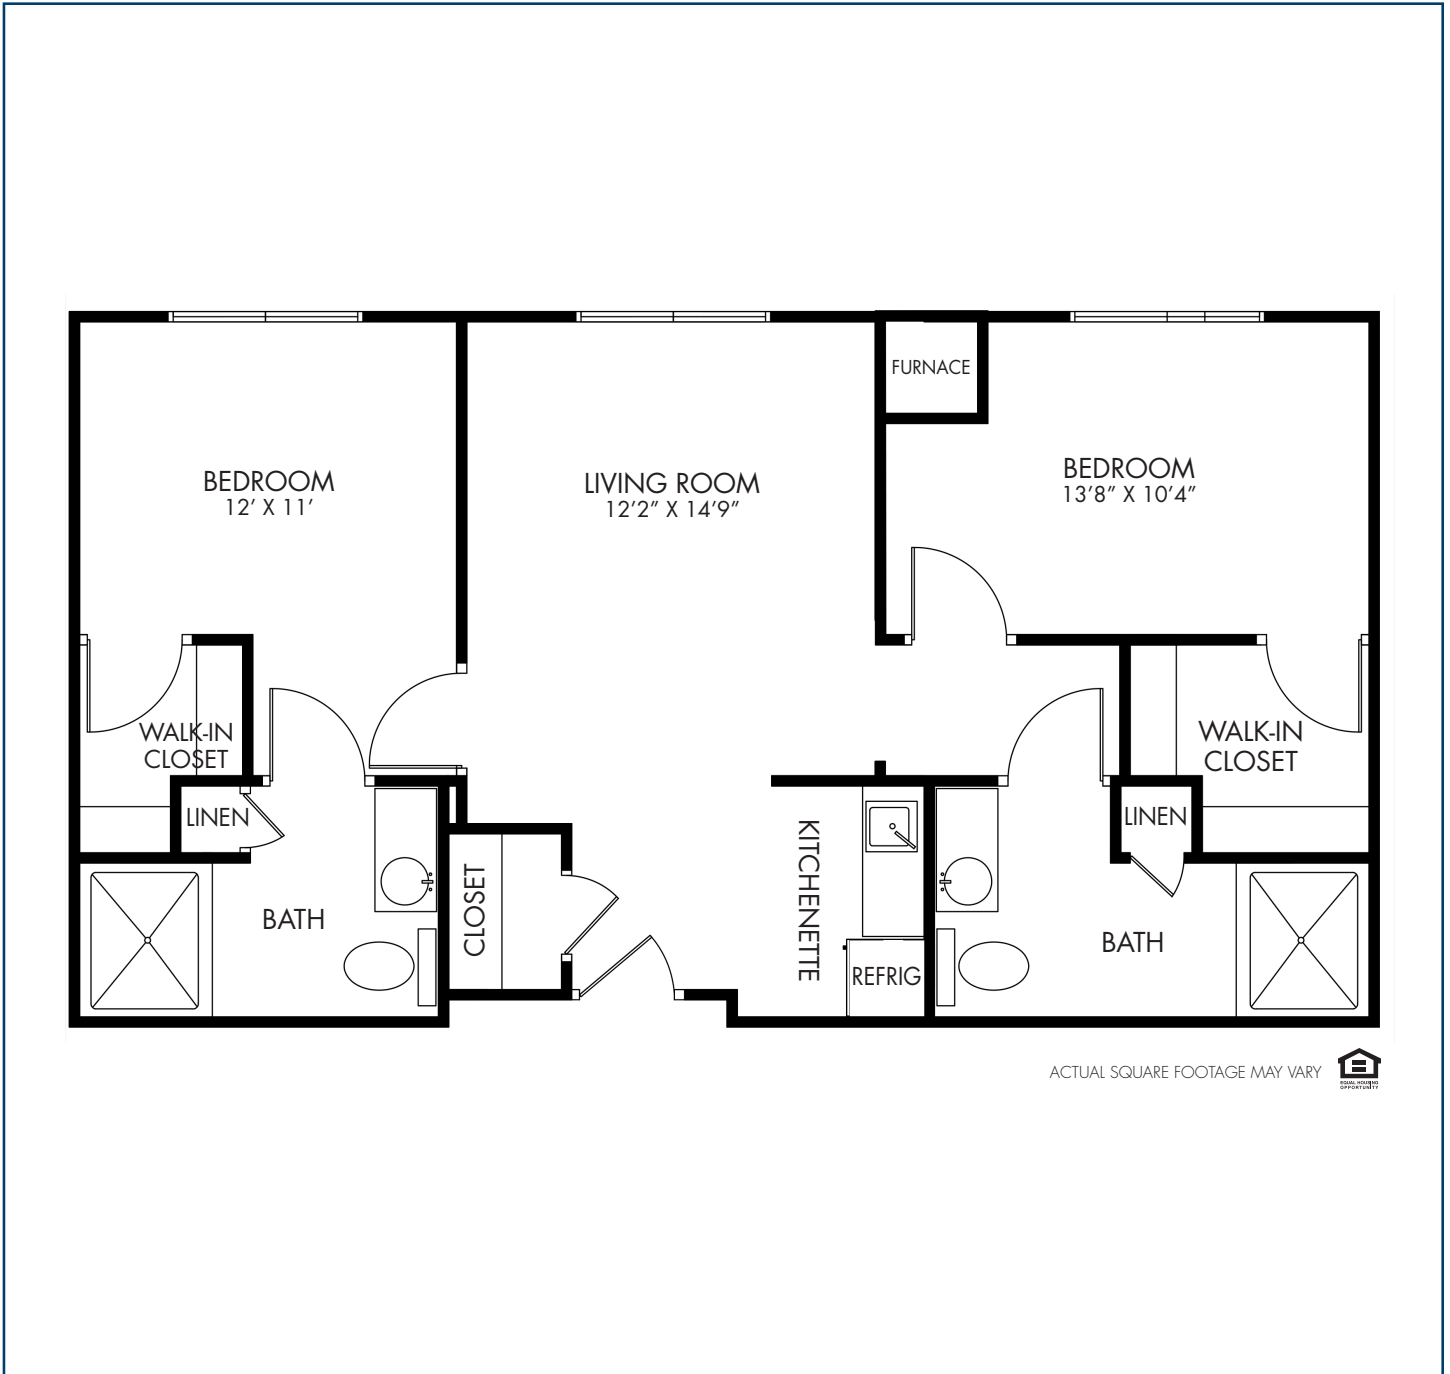

ASSISTED LIVING FLOOR PLAN – TWO BEDROOM

PORT
852 SQUARE FEET

ACTUAL SQUARE FOOTAGE MAY VARY 