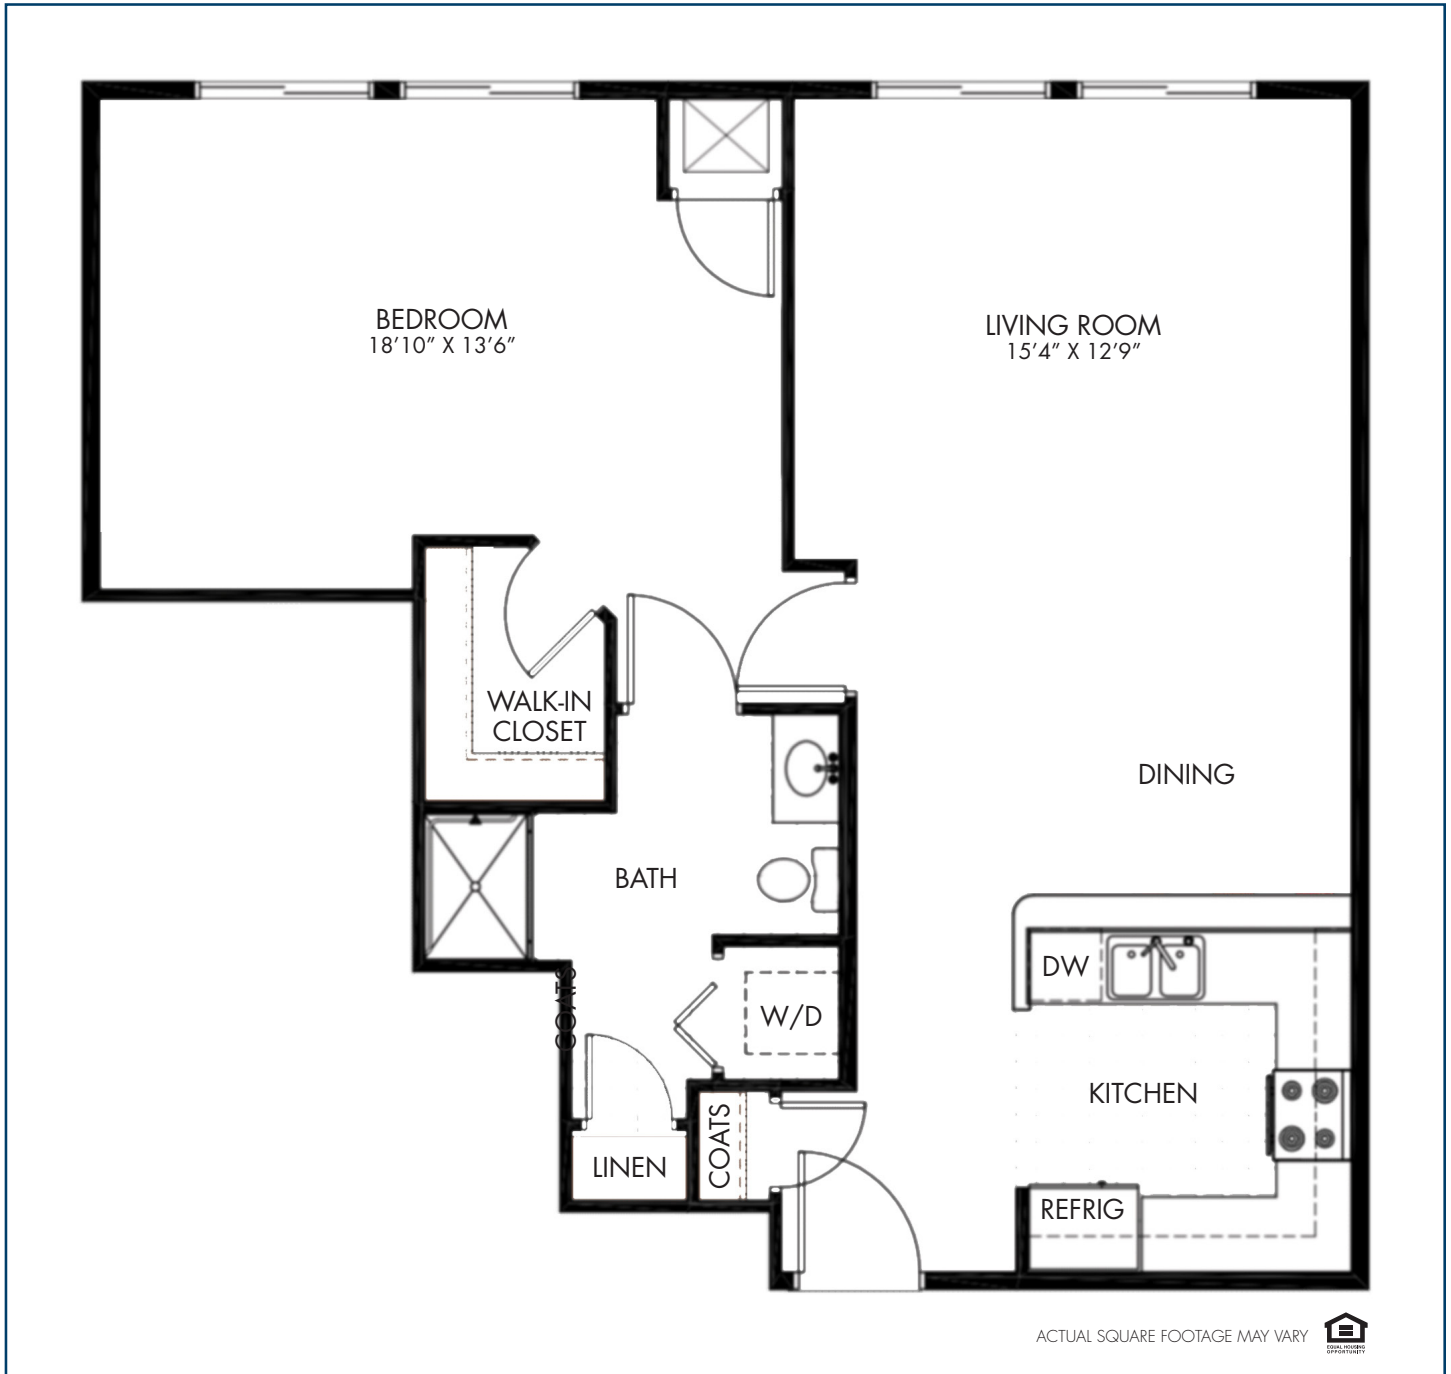

INDEPENDENT LIVING FLOOR PLAN CENTER COURT – ONE BEDROOM

FINCH
950 SQUARE FEET

ACTUAL SQUARE FOOTAGE MAY VARY