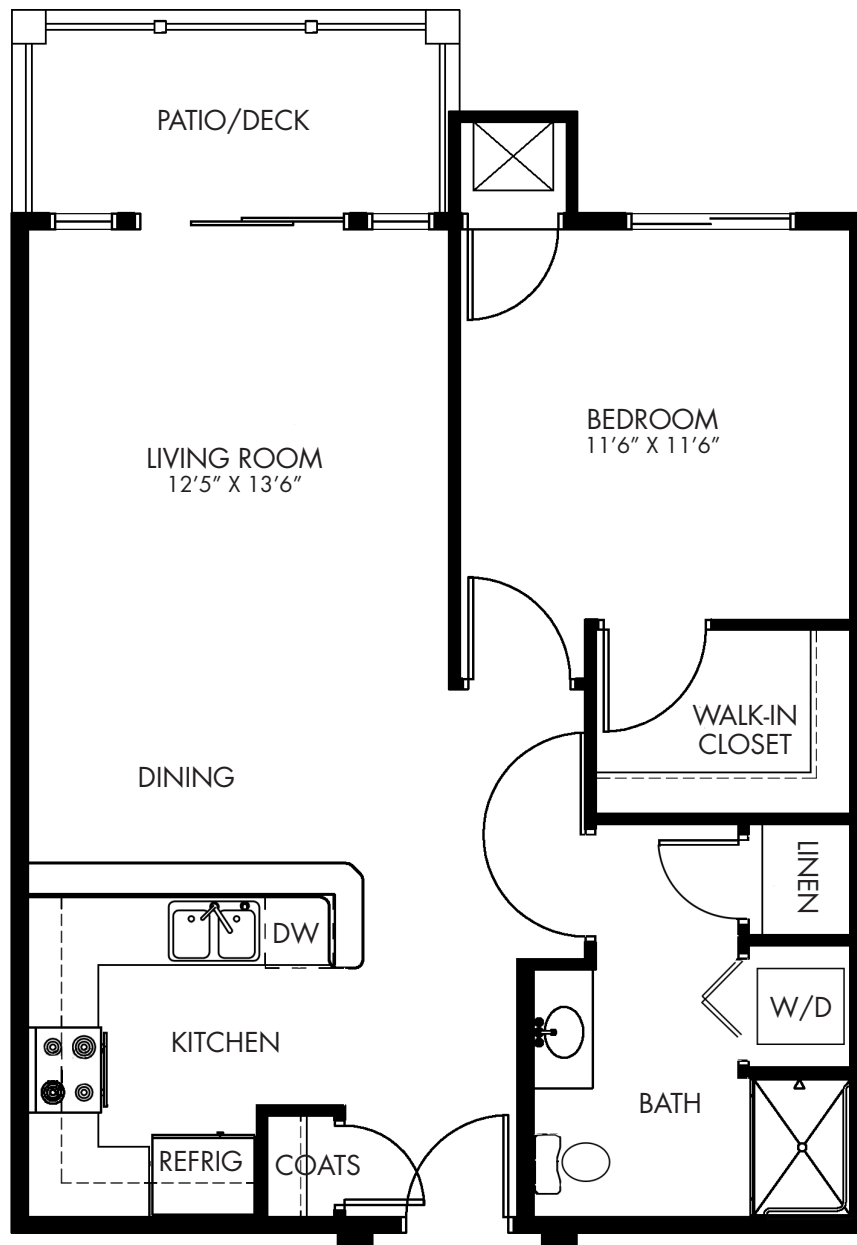

INDEPENDENT LIVING FLOOR PLAN CENTER COURT - ONE BEDROOM

WREN
751 SQUARE FEET

ACTUAL SQUARE FOOTAGE MAY VARY 