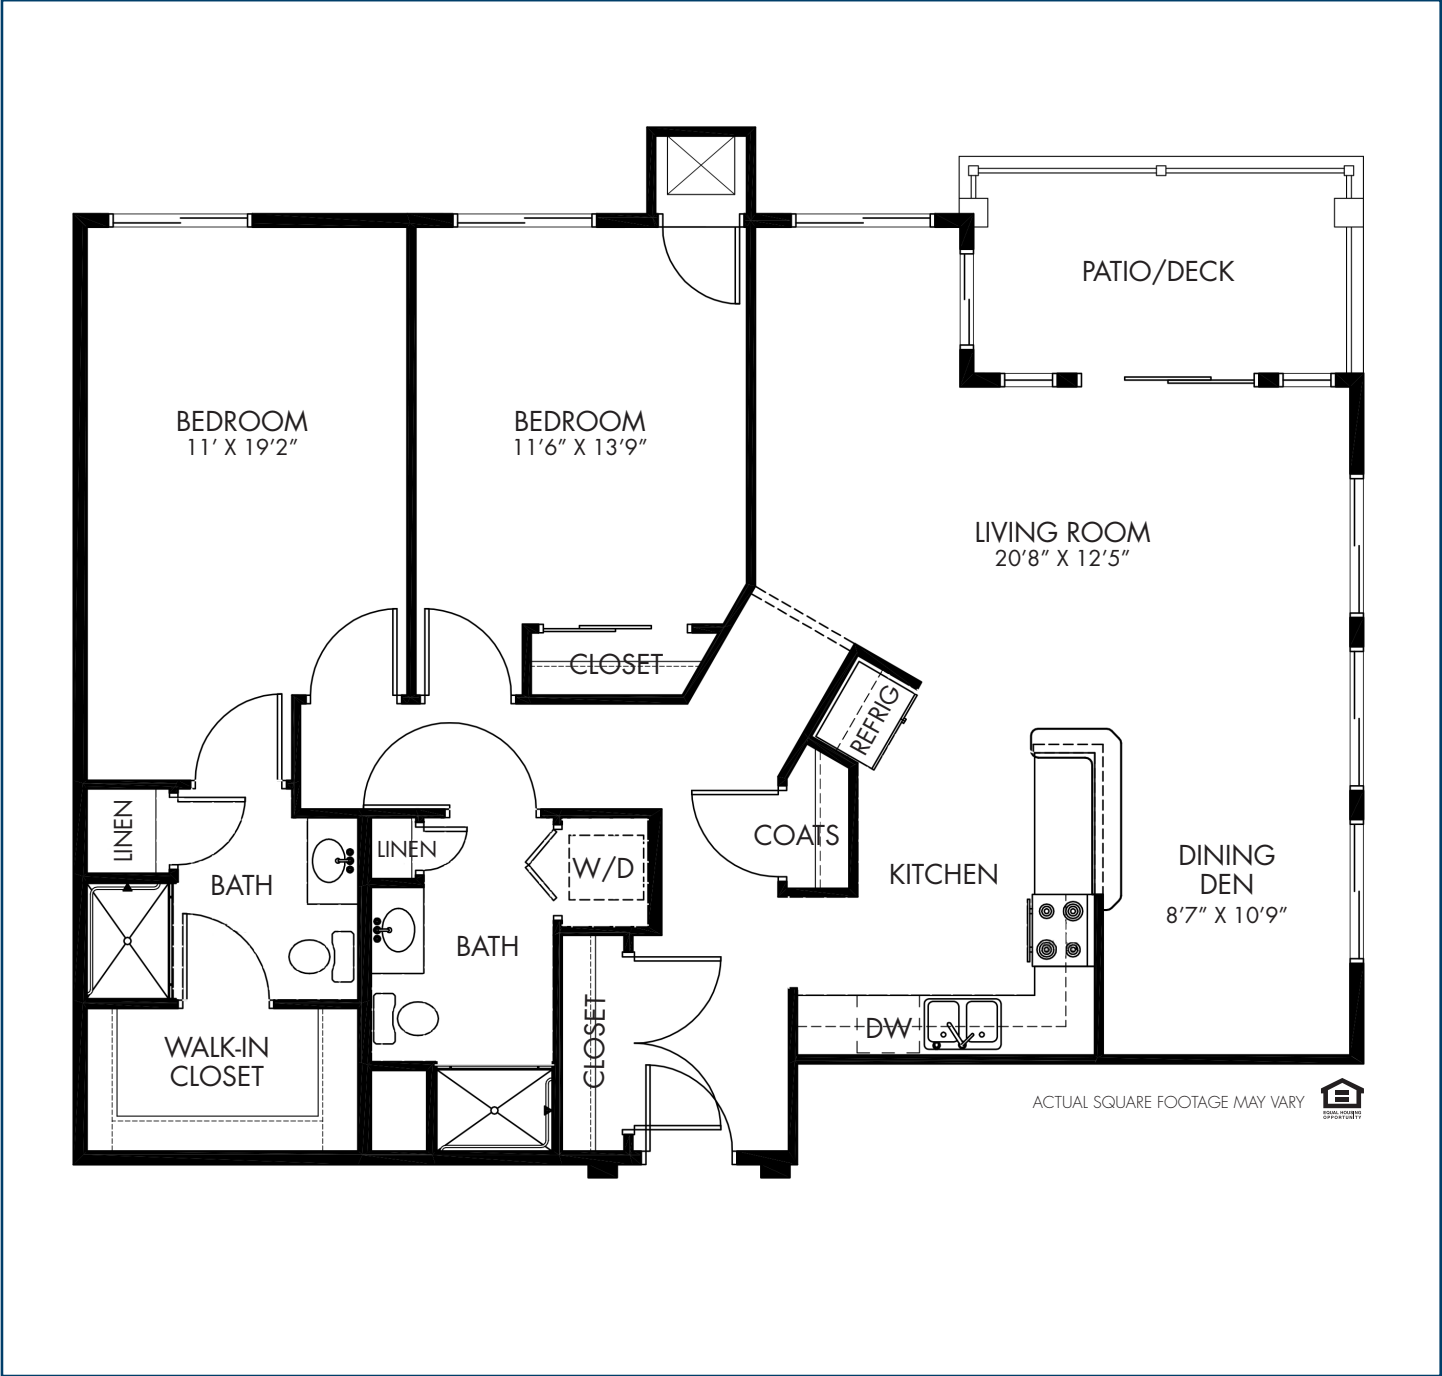

INDEPENDENT LIVING FLOOR PLAN CENTER COURT – TWO BEDROOM

**EAGLE**  
1326 SQUARE FEET

ACTUAL SQUARE FOOTAGE MAY VARY 