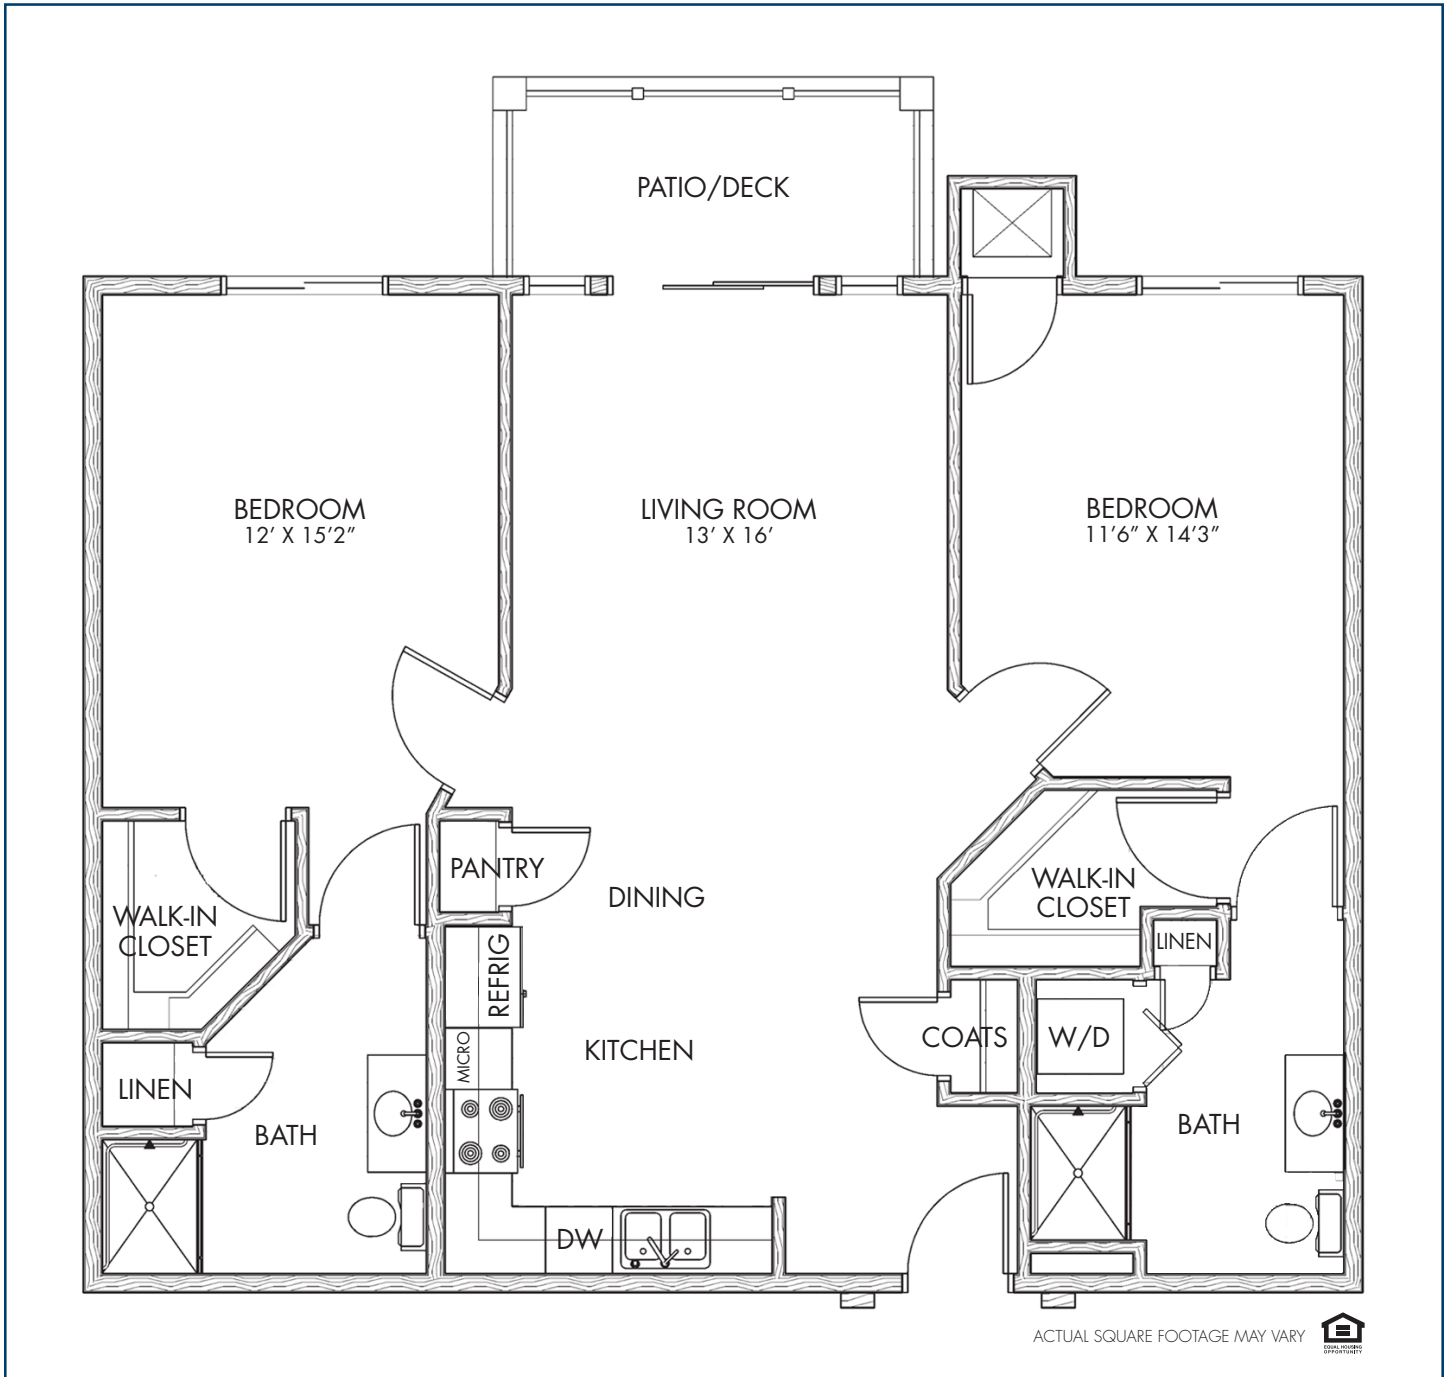

INDEPENDENT LIVING FLOOR PLAN - TWO BEDROOM

SCOTTSDALE

1151 SQUARE FEET

ACTUAL SQUARE FOOTAGE MAY VARY