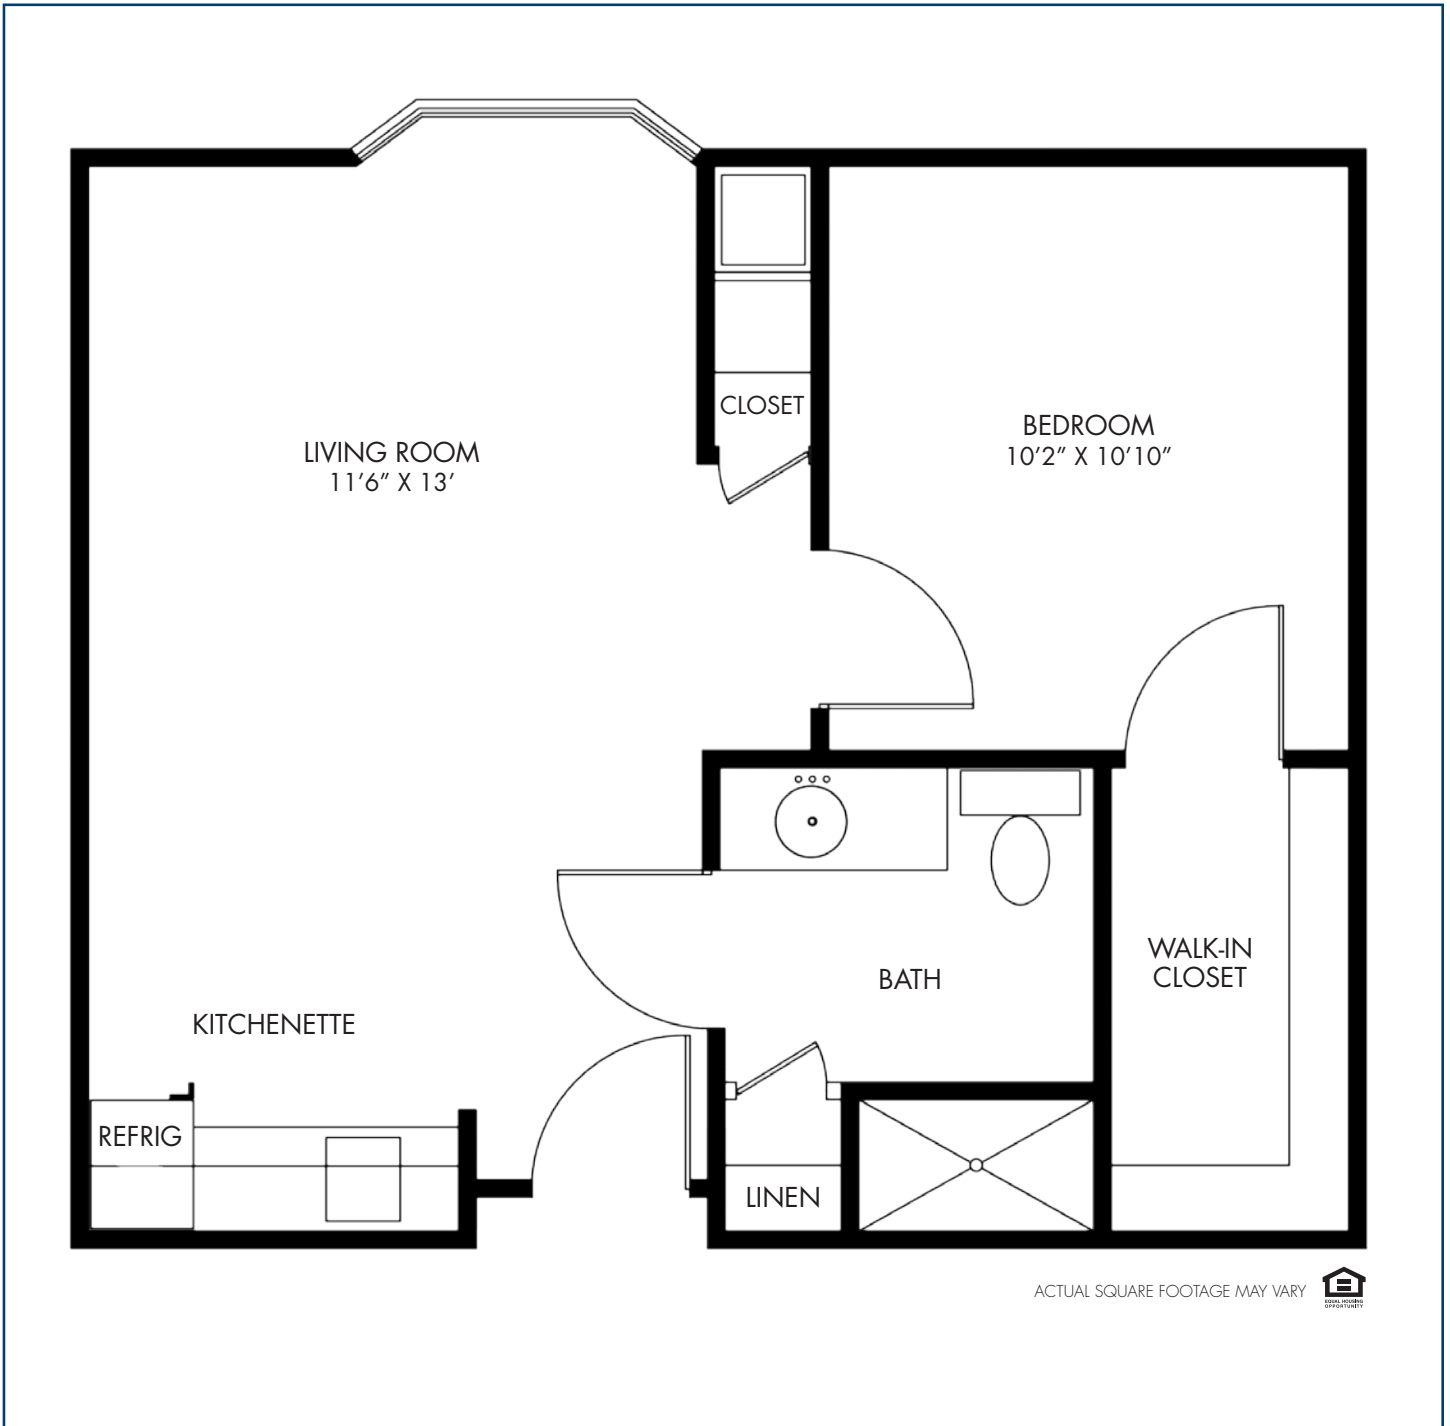

ASSISTED LIVING FLOOR PLAN – ONE BEDROOM

WILLOW I

539 SQUARE FEET

ACTUAL SQUARE FOOTAGE MAY VARY 