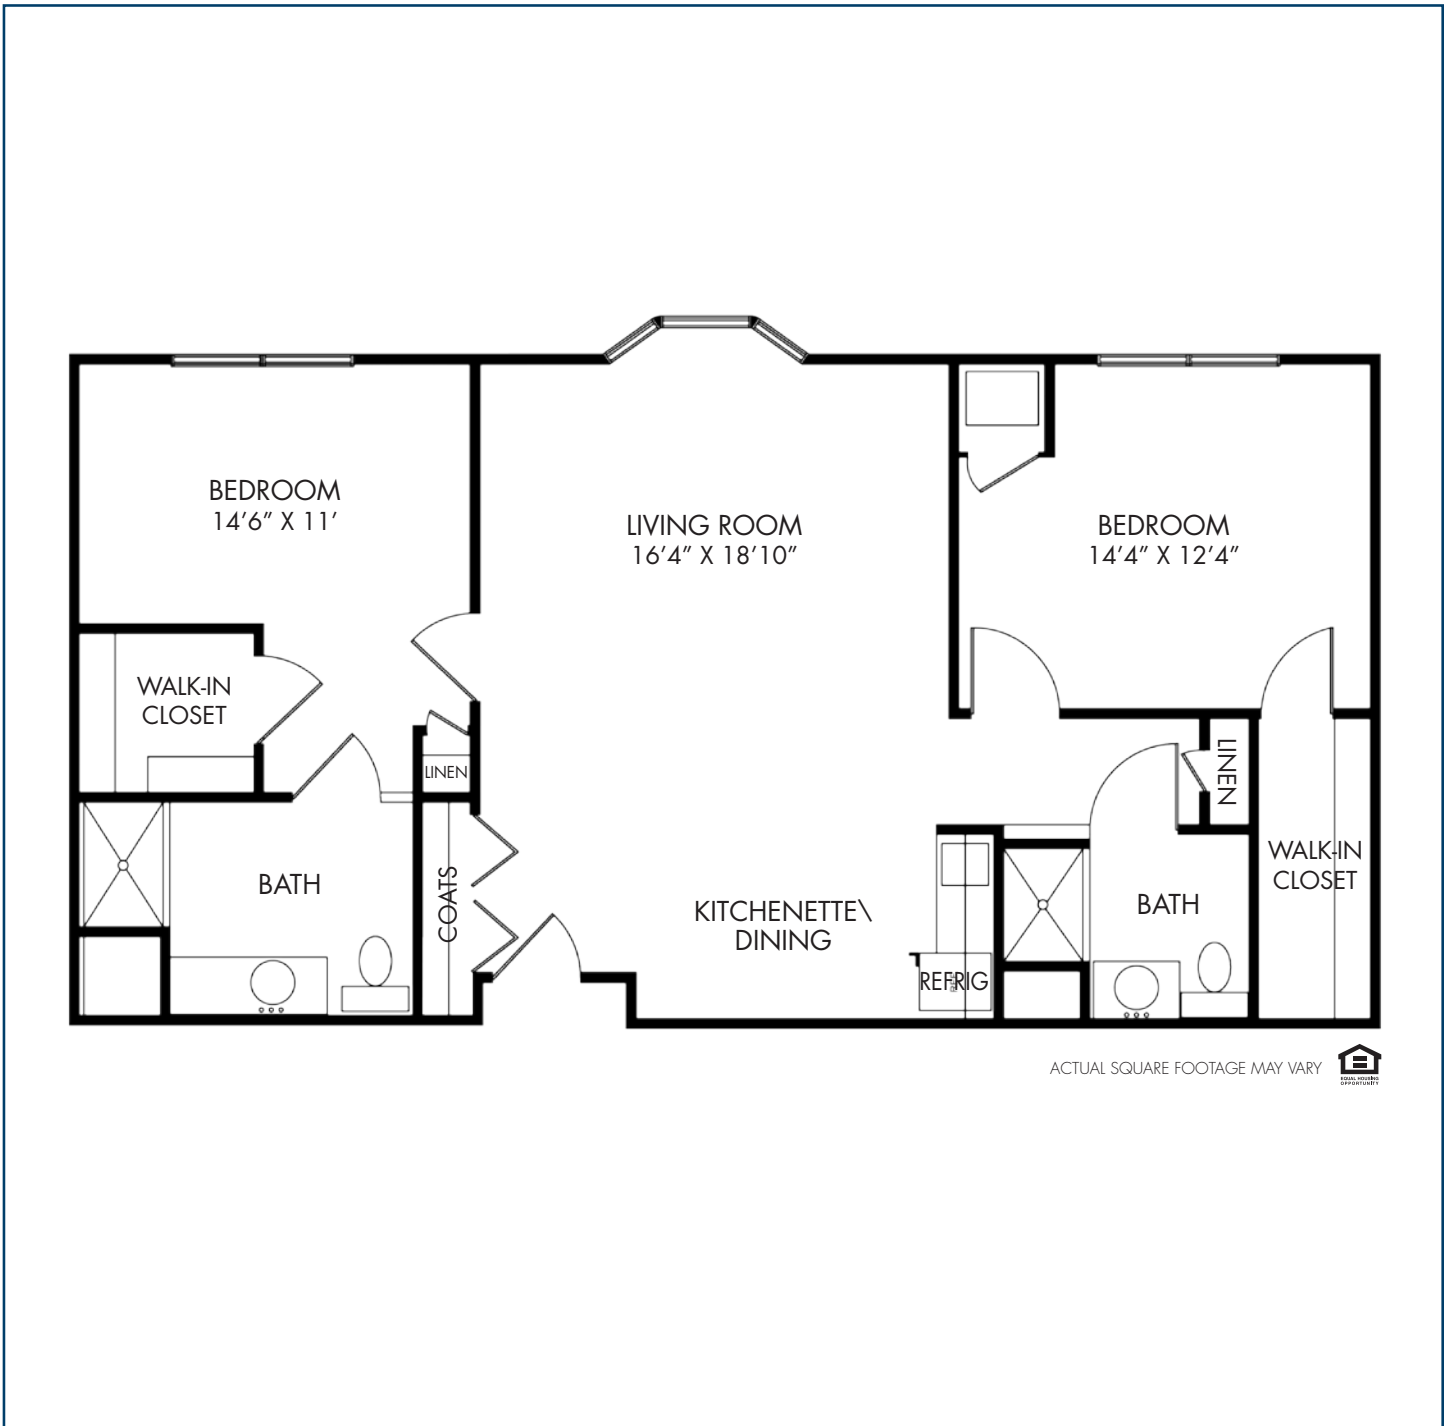

ASSISTED LIVING FLOOR PLAN – TWO BEDROOM

OAKWOOD III

1120 SQUARE FEET

ACTUAL SQUARE FOOTAGE MAY VARY