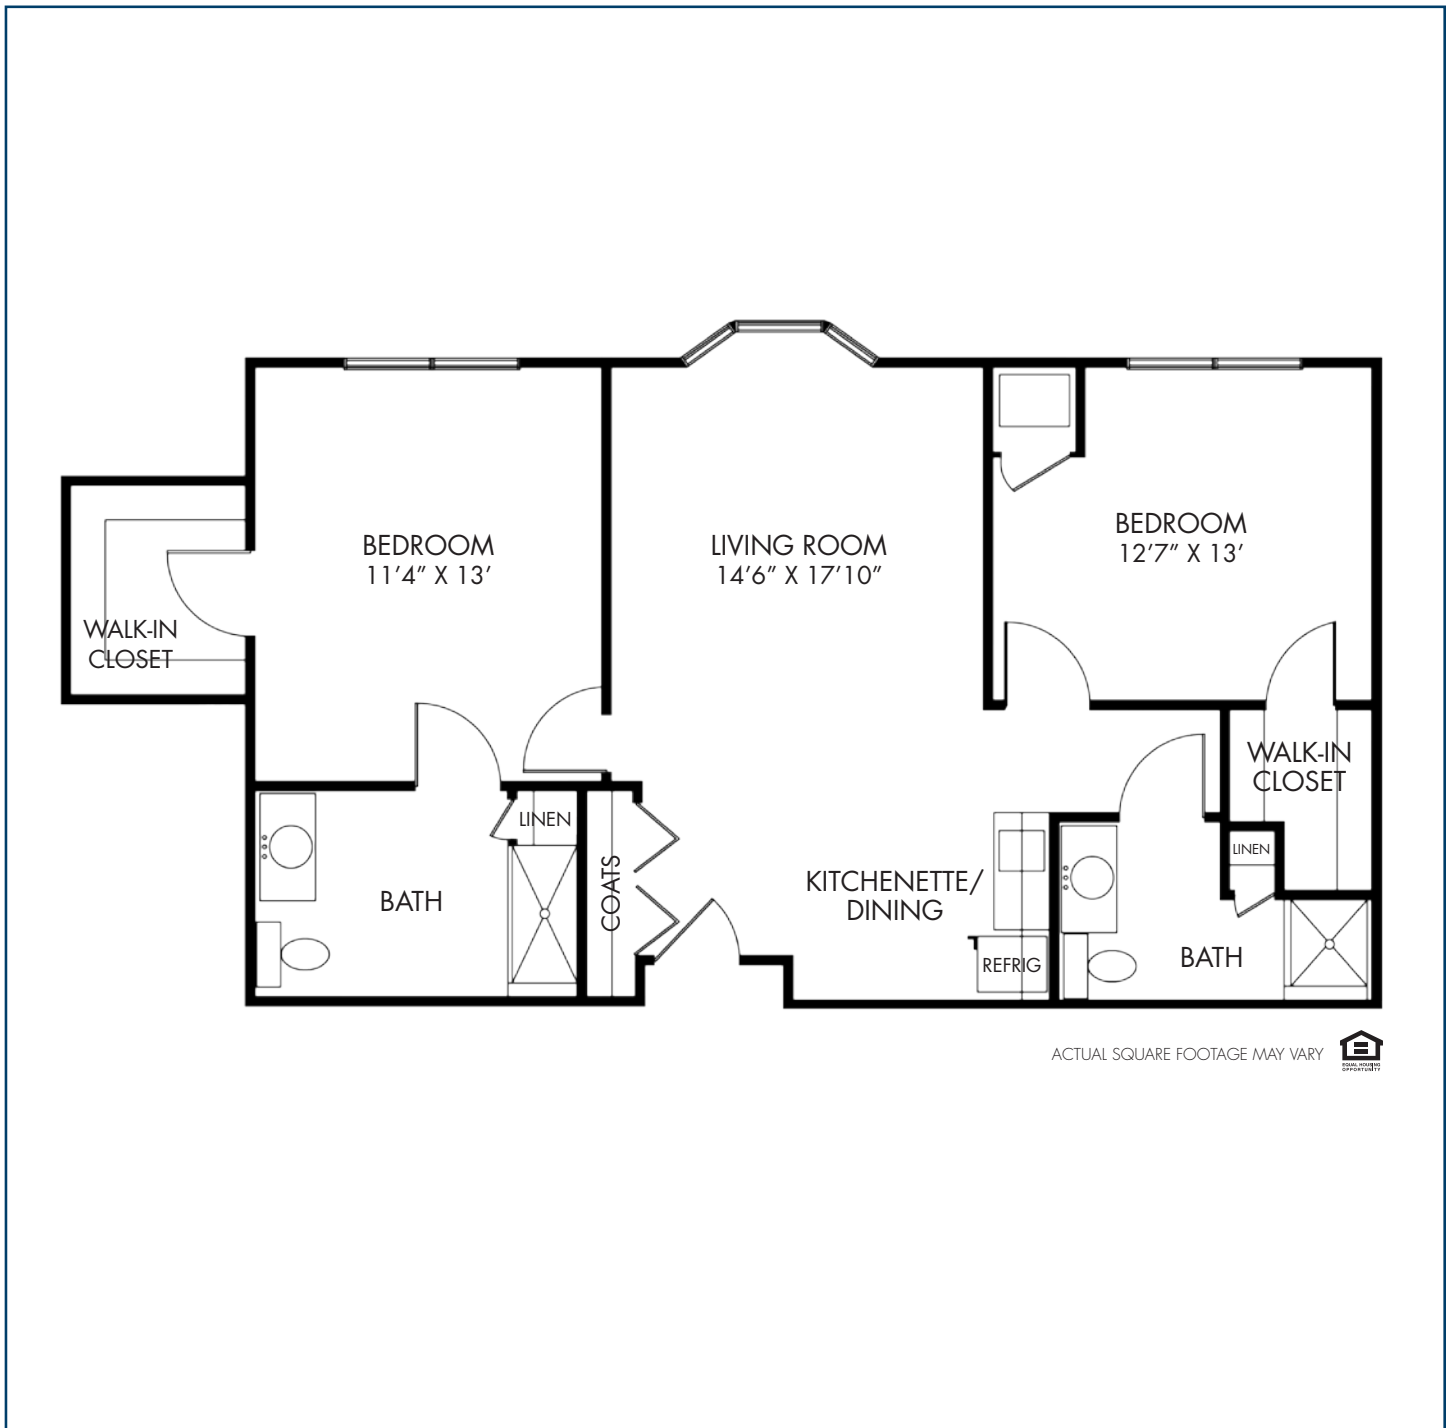

ASSISTED LIVING FLOOR PLAN – TWO BEDROOM

WALNUT II
979 SQUARE FEET

ACTUAL SQUARE FOOTAGE MAY VARY 