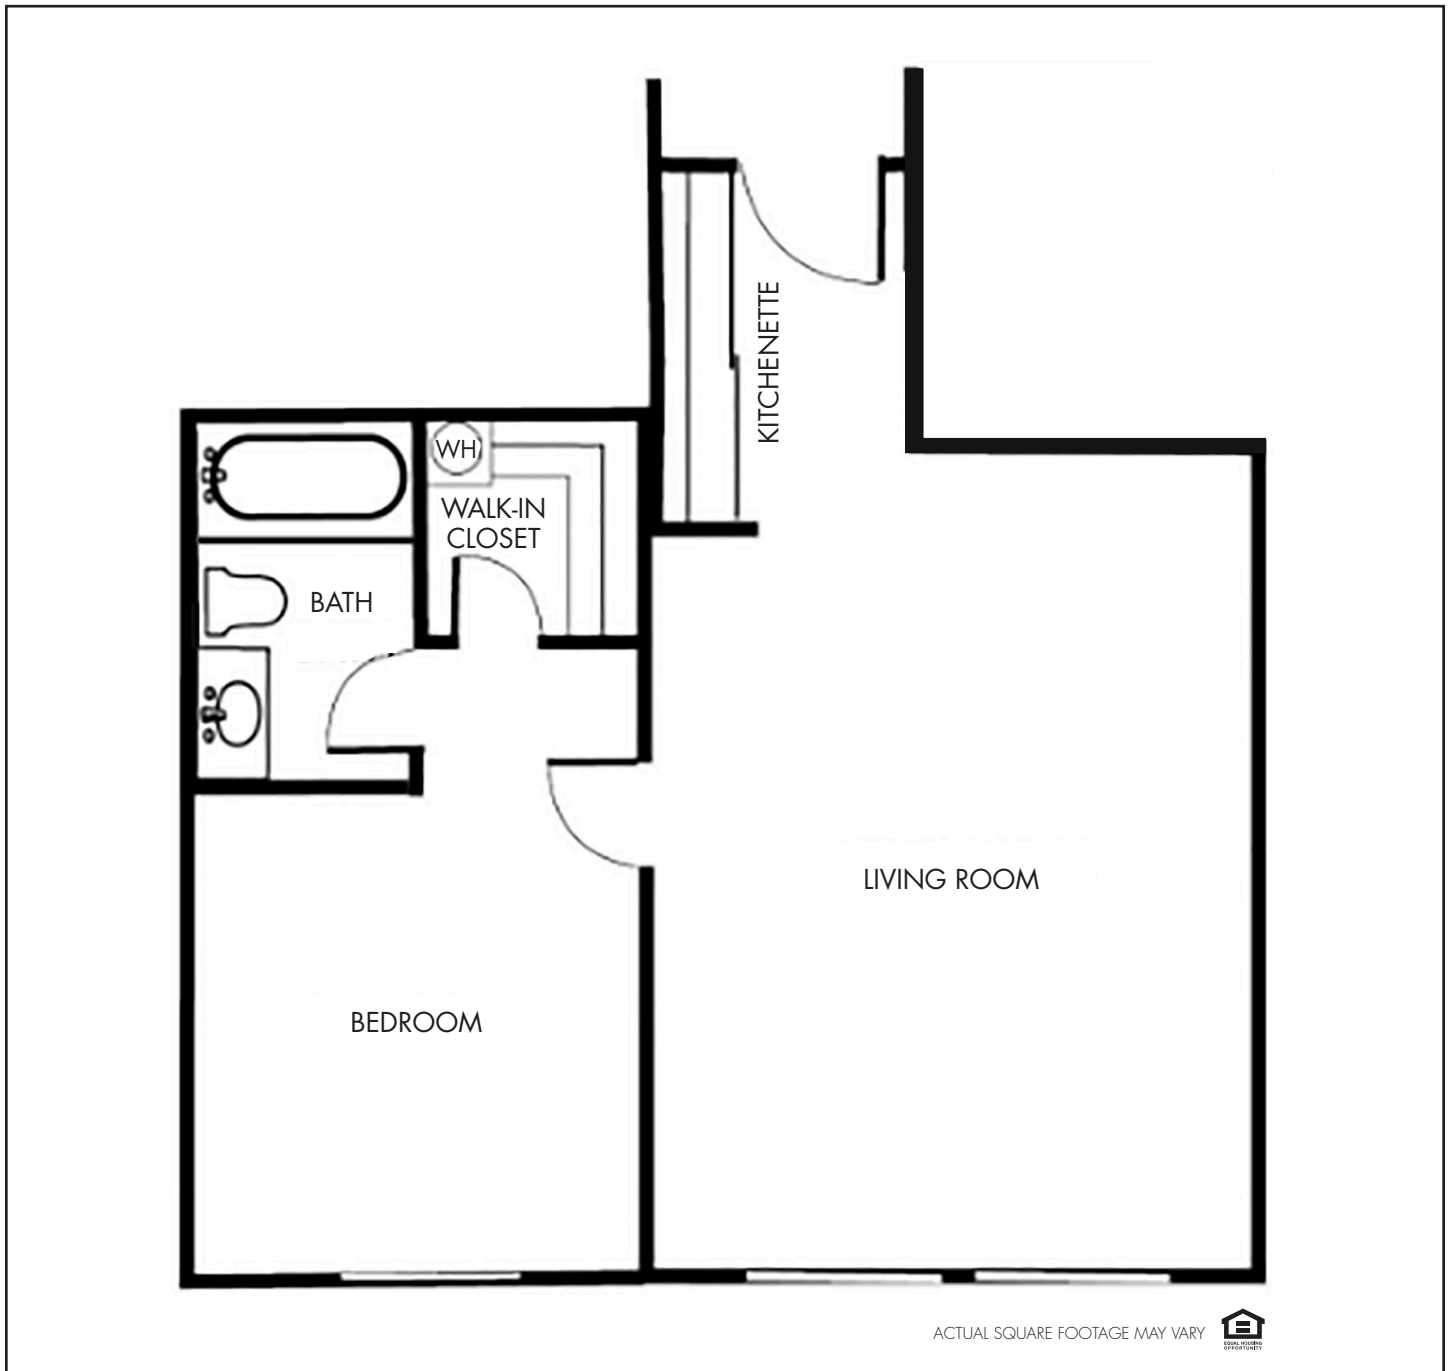

INDEPENDENT LIVING FLOOR PLAN – MEDIUM ONE BEDROOM

MEDIUM ONE BEDROOM

552 SQUARE FEET

ACTUAL SQUARE FOOTAGE MAY VARY 