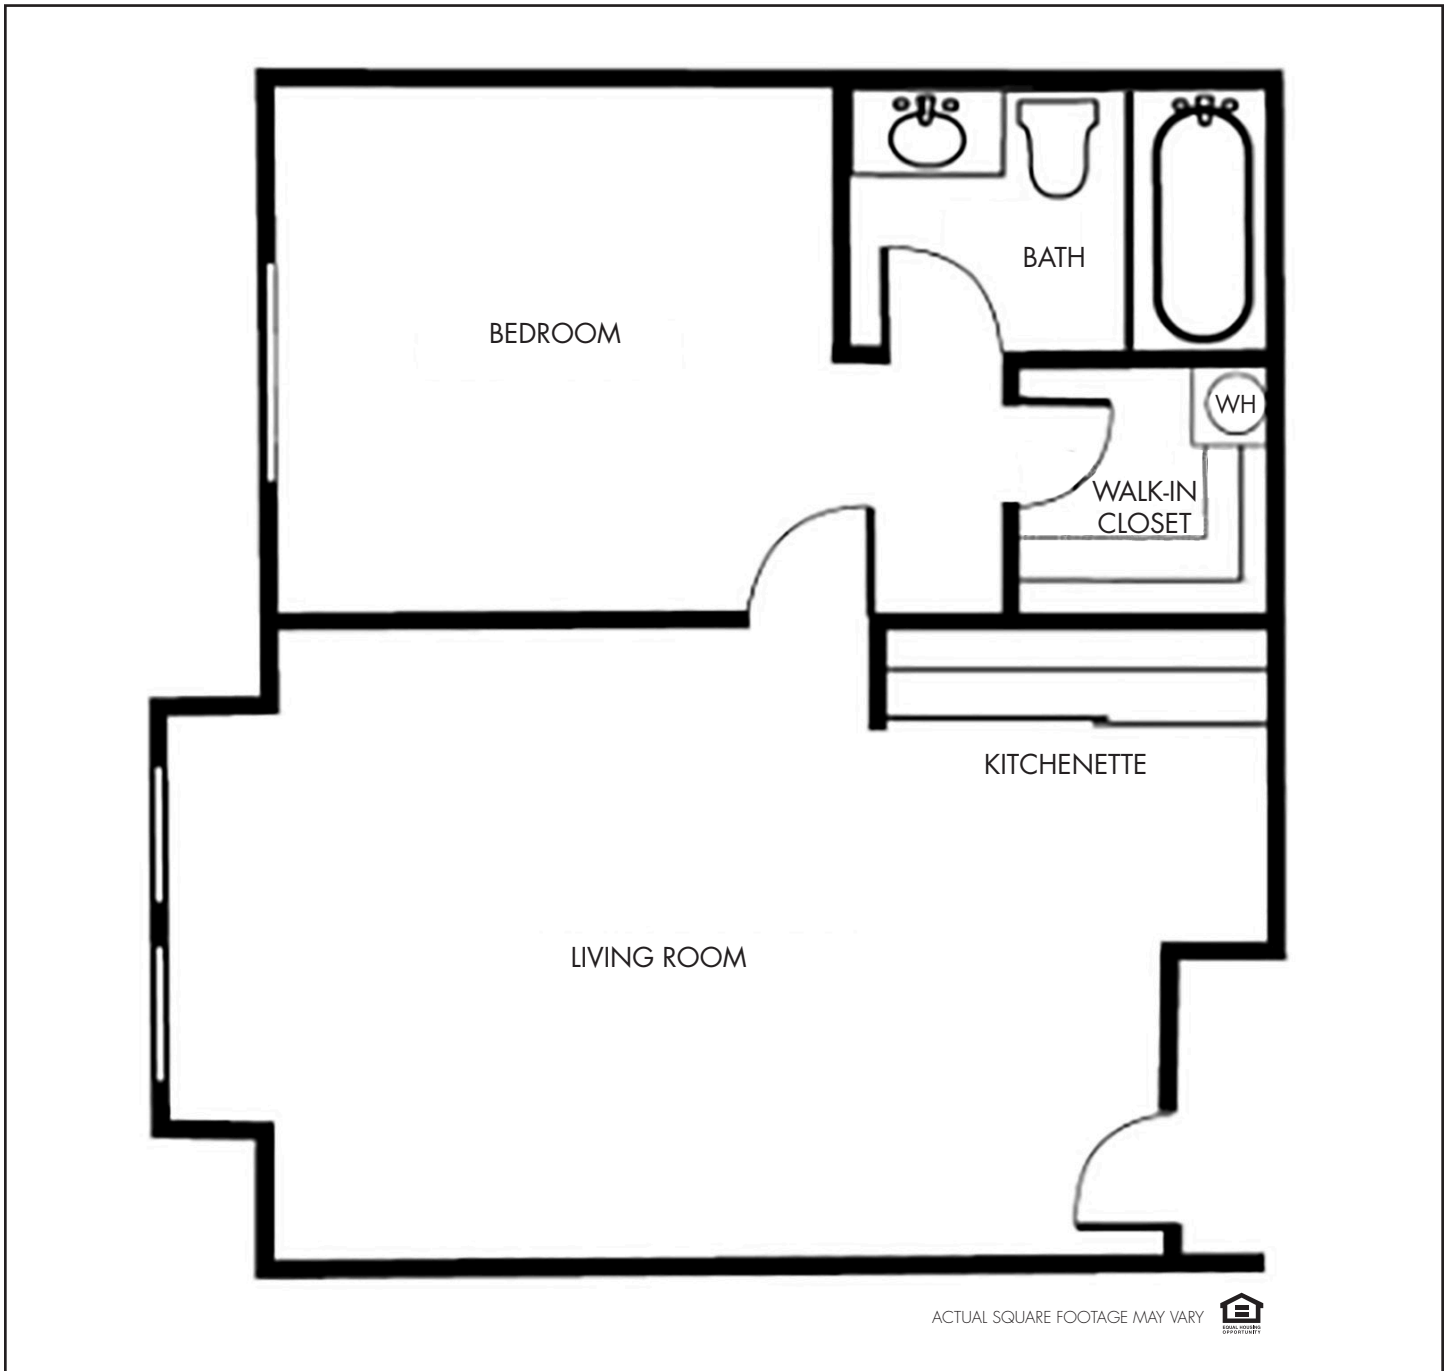

INDEPENDENT LIVING FLOOR PLAN – SMALL ONE BEDROOM

SMALL ONE BEDROOM

513 SQUARE FEET

ACTUAL SQUARE FOOTAGE MAY VARY 