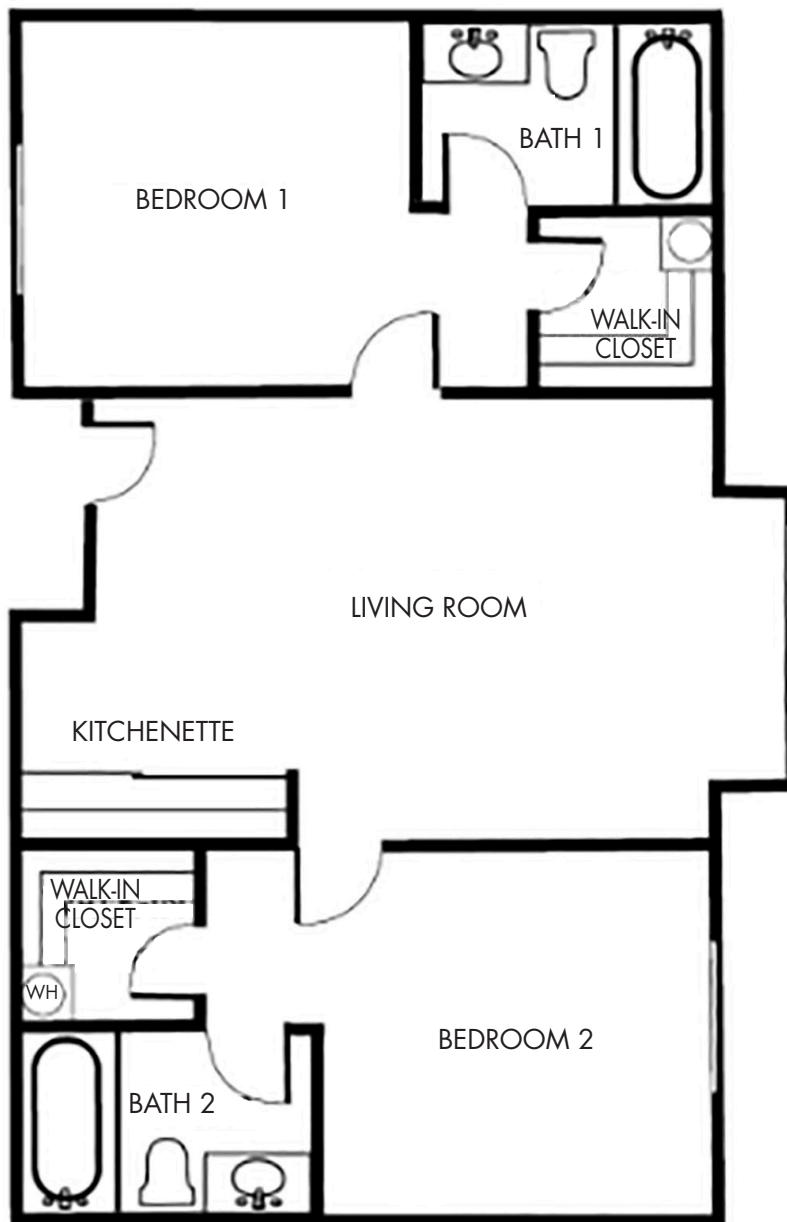

INDEPENDENT LIVING FLOOR PLAN – SMALL TWO BEDROOM

LARGE TWO BEDROOM

1100 SQUARE FEET

ACTUAL SQUARE FOOTAGE MAY VARY