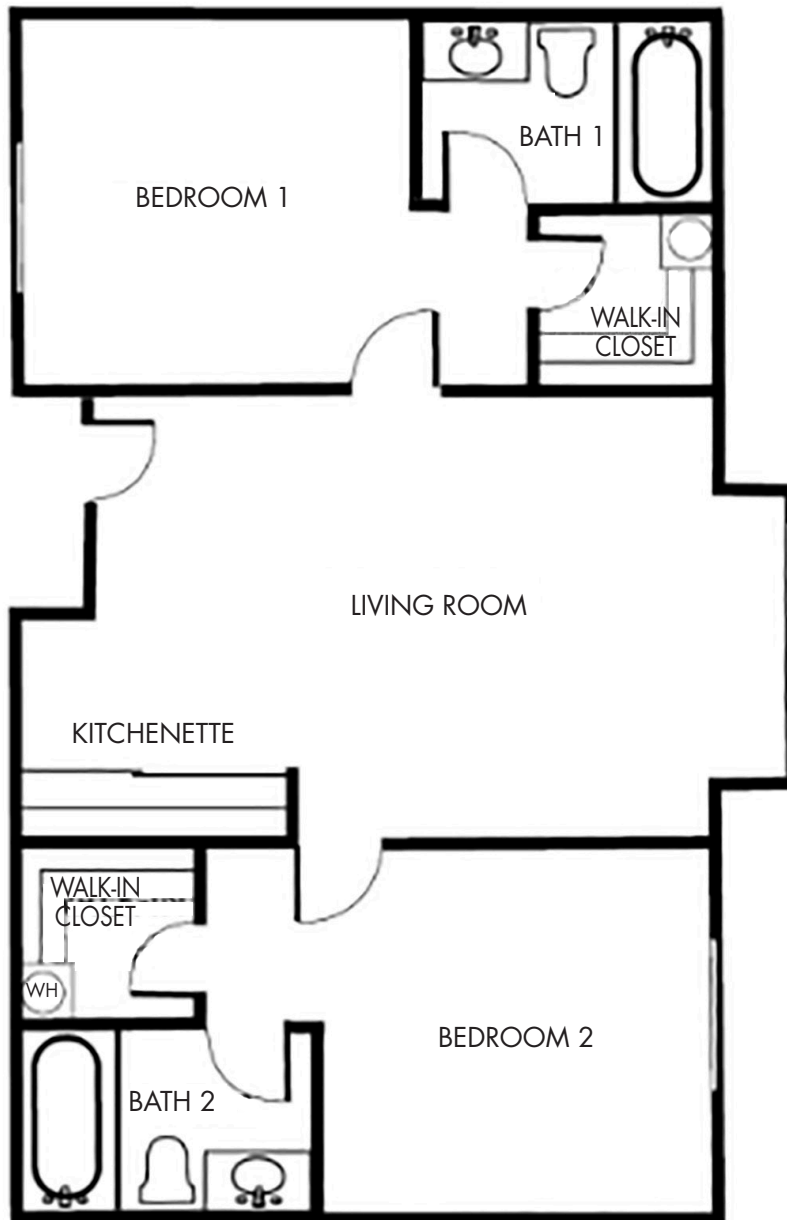

INDEPENDENT LIVING FLOOR PLAN – SMALL TWO BEDROOM

SMALL TWO BEDROOM
894 SQUARE FEET

ACTUAL SQUARE FOOTAGE MAY VARY