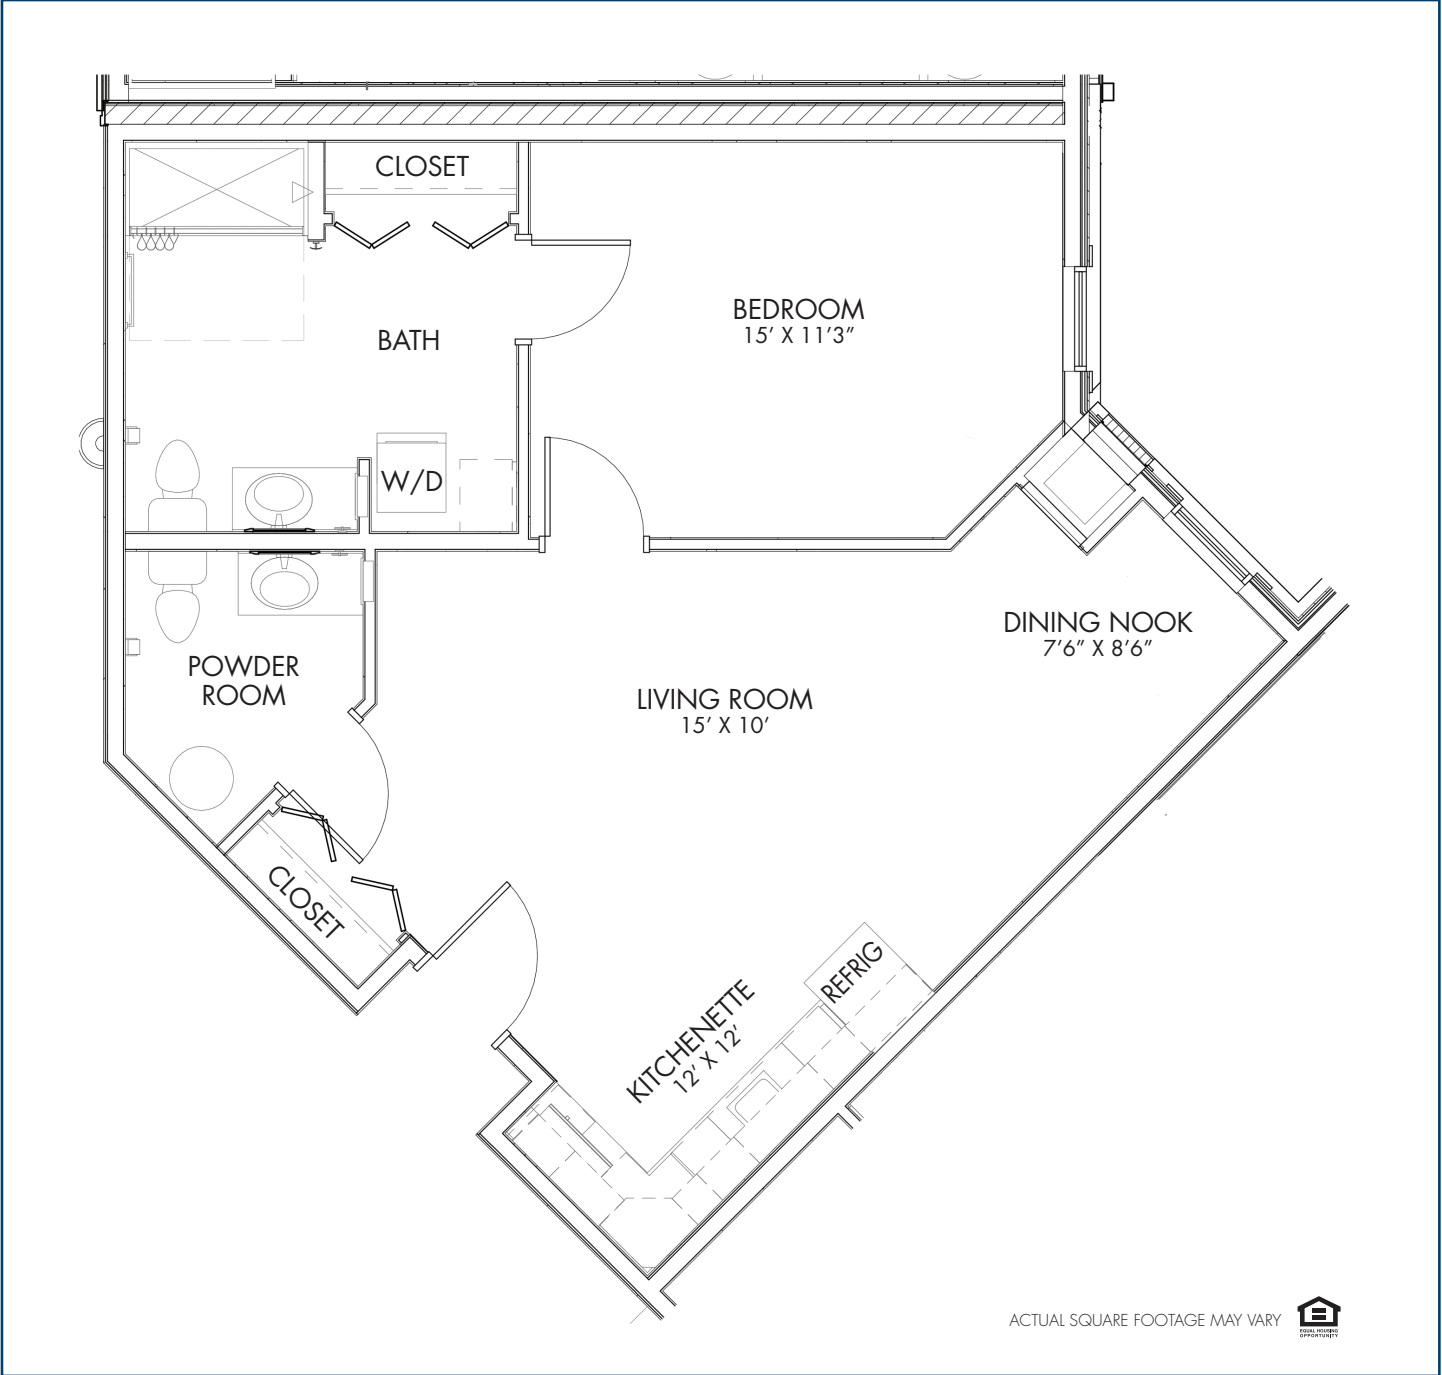

**ASSISTED LIVING FLOOR PLAN – ONE BEDROOM**

**PROSPECT**  
750 SQUARE FEET

ACTUAL SQUARE FOOTAGE MAY VARY 