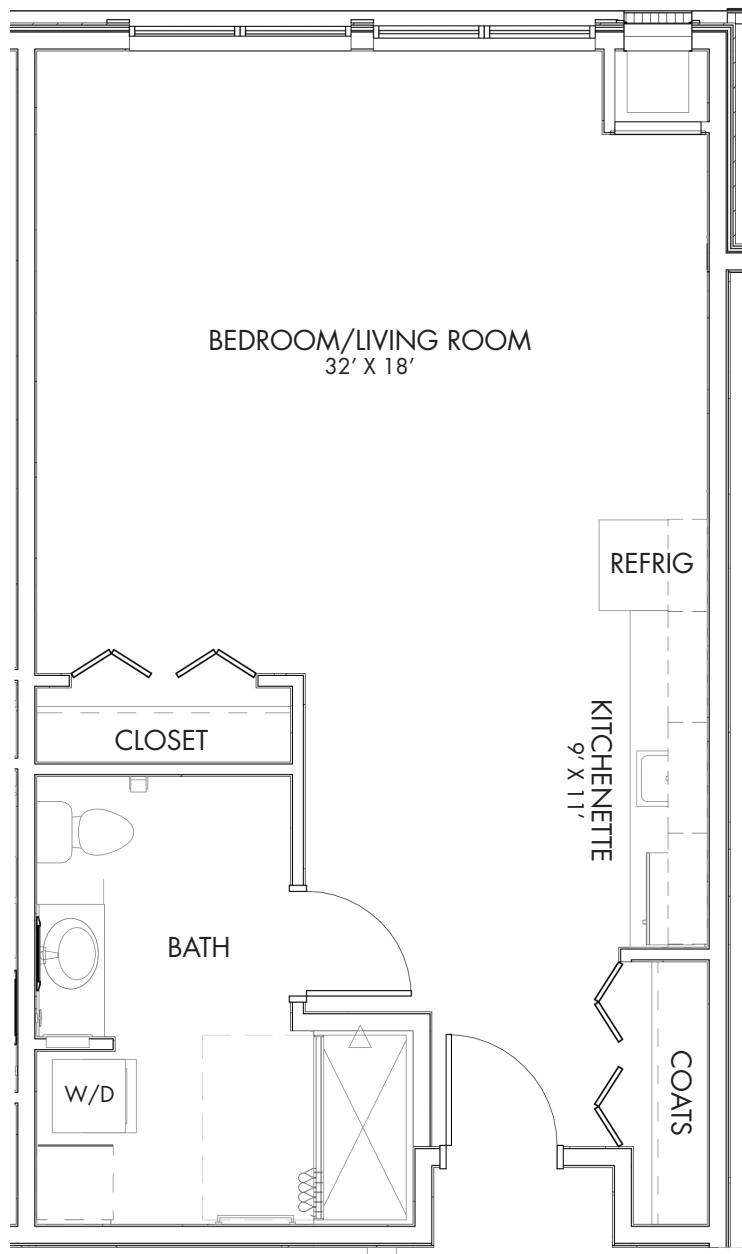

ASSISTED LIVING FLOOR PLAN – STUDIO DELUXE

JOSEPHSON
600 SQUARE FEET

ACTUAL SQUARE FOOTAGE MAY VARY 