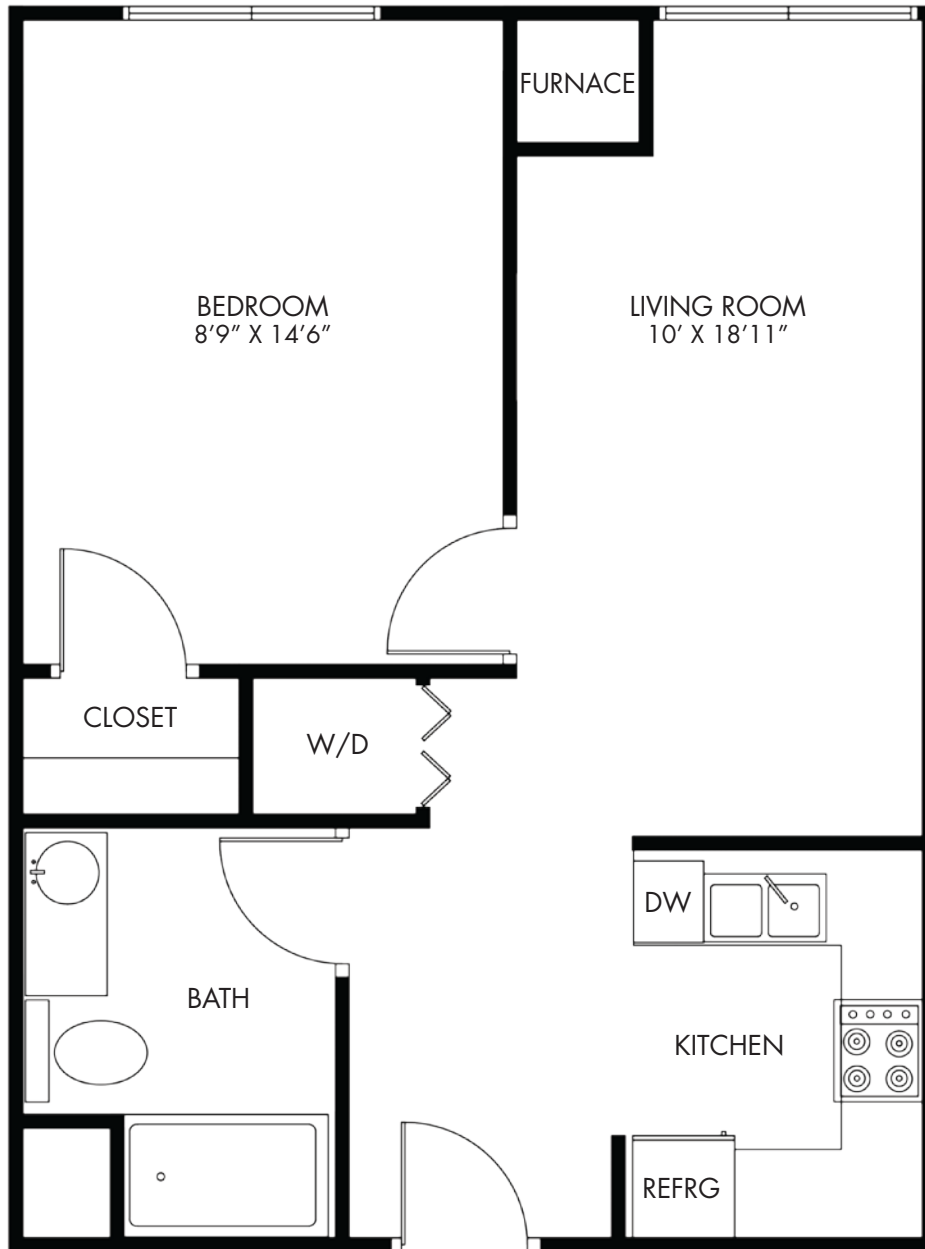

INDEPENDENT LIVING FLOOR PLAN - ONE BEDROOM

CALLA LILY

555 SQUARE FEET

ACTUAL SQUARE FOOTAGE MAY VARY 