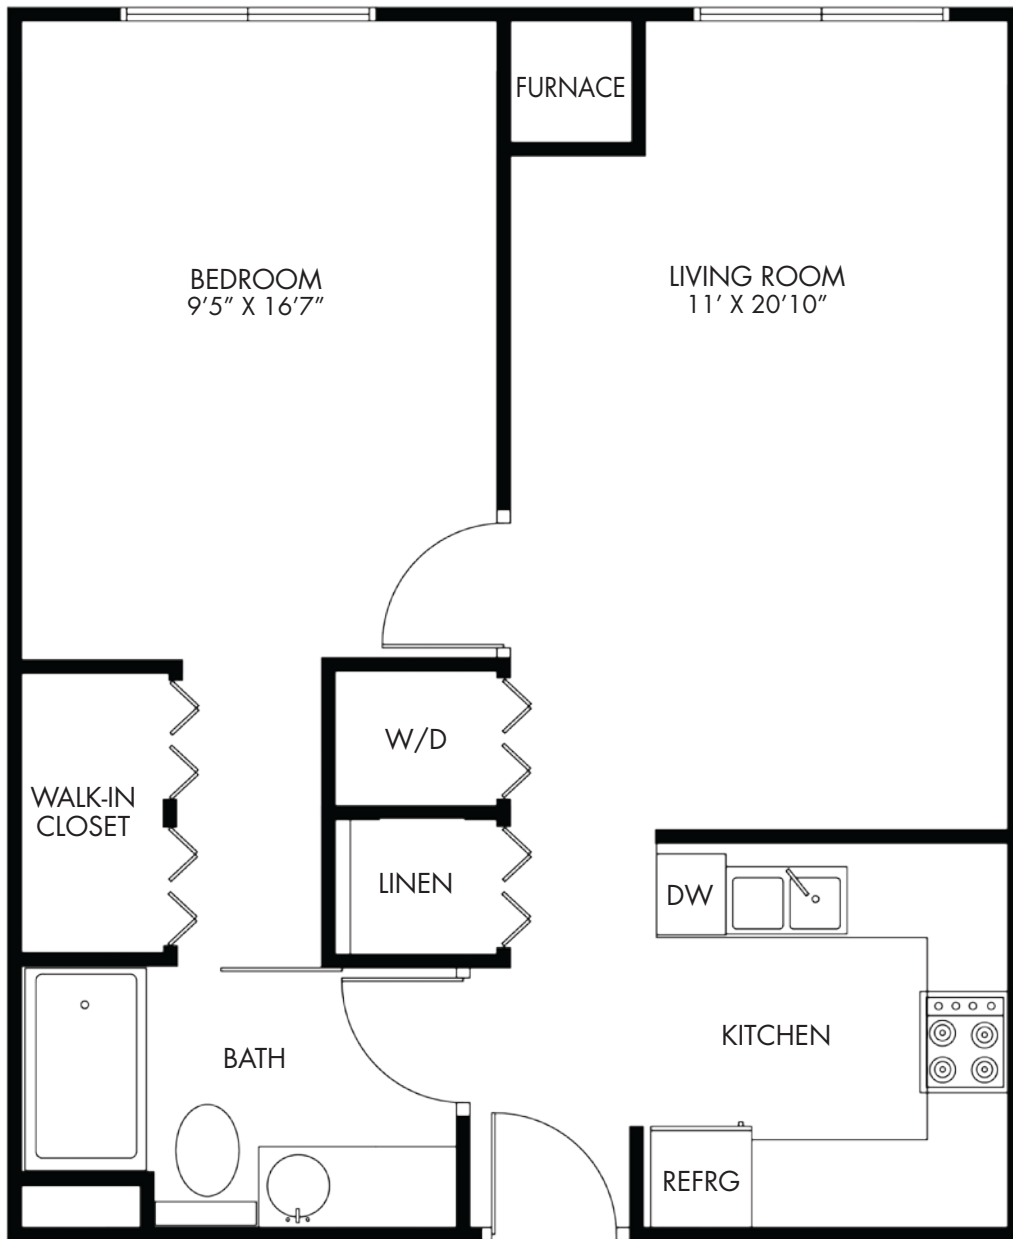

INDEPENDENT LIVING FLOOR PLAN - ONE BEDROOM

**FOXGLOVE**  
645 SQUARE FEET

ACTUAL SQUARE FOOTAGE MAY VARY