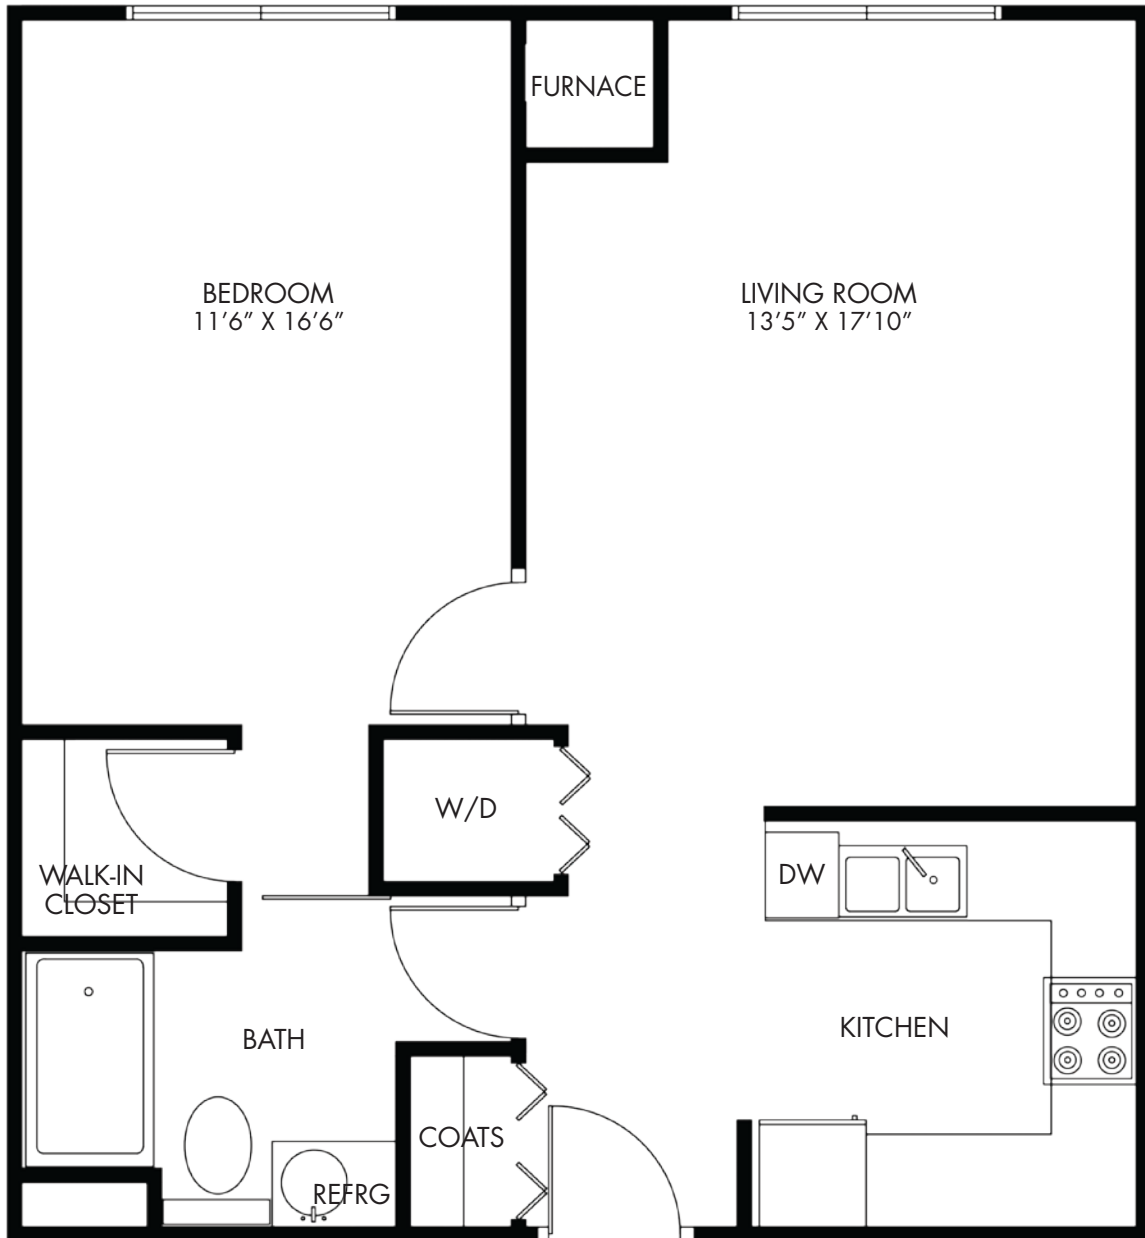

INDEPENDENT LIVING FLOOR PLAN - ONE BEDROOM

GARDENIA

725 SQUARE FEET

ACTUAL SQUARE FOOTAGE MAY VARY