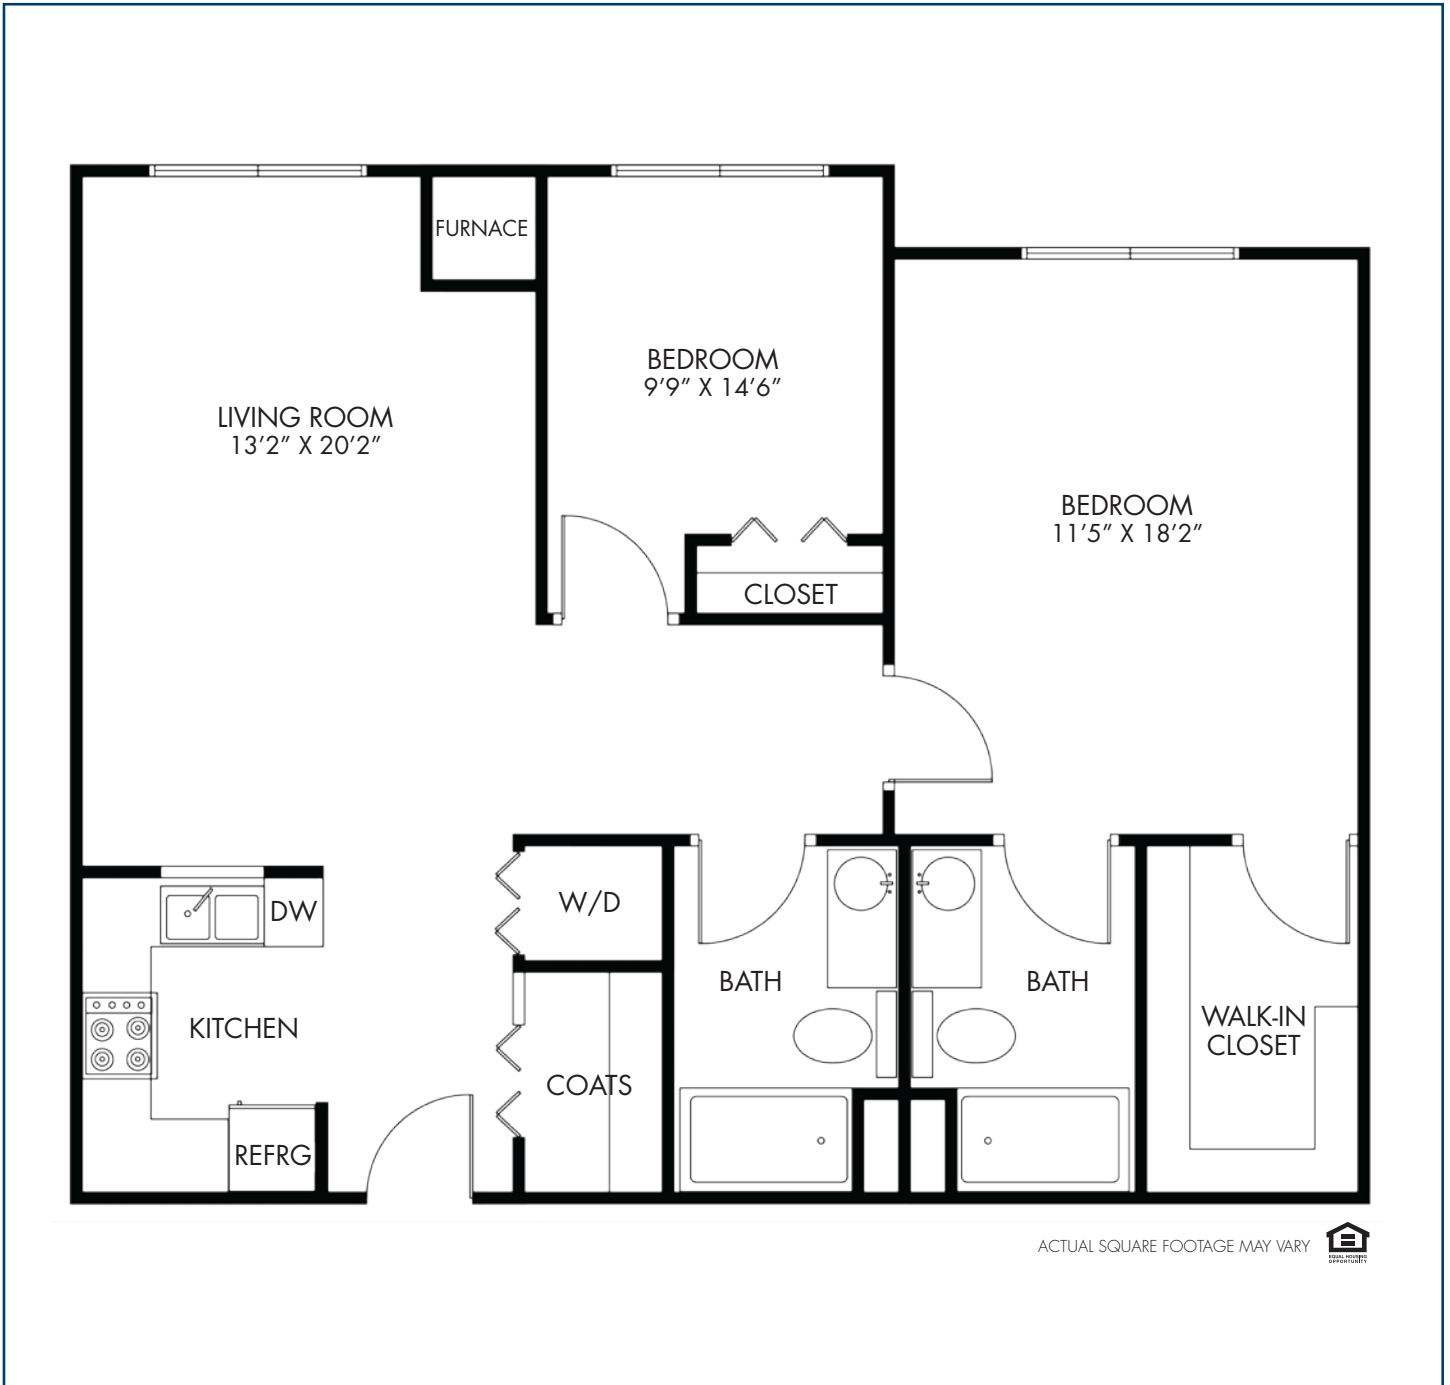

INDEPENDENT LIVING FLOOR PLAN – TWO BEDROOM

IRIS

1040 SQUARE FEET

ACTUAL SQUARE FOOTAGE MAY VARY