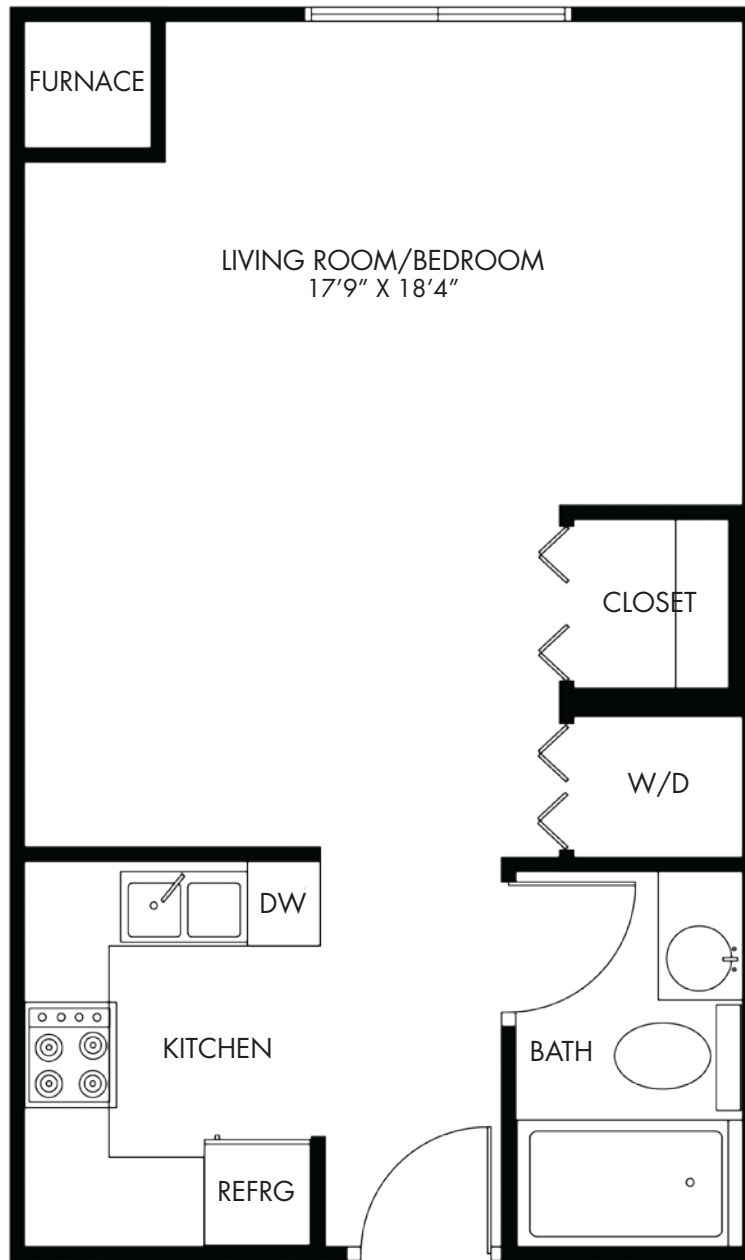

INDEPENDENT LIVING FLOOR PLAN – STUDIO

AZALEA
505 SQUARE FEET

ACTUAL SQUARE FOOTAGE MAY VARY 