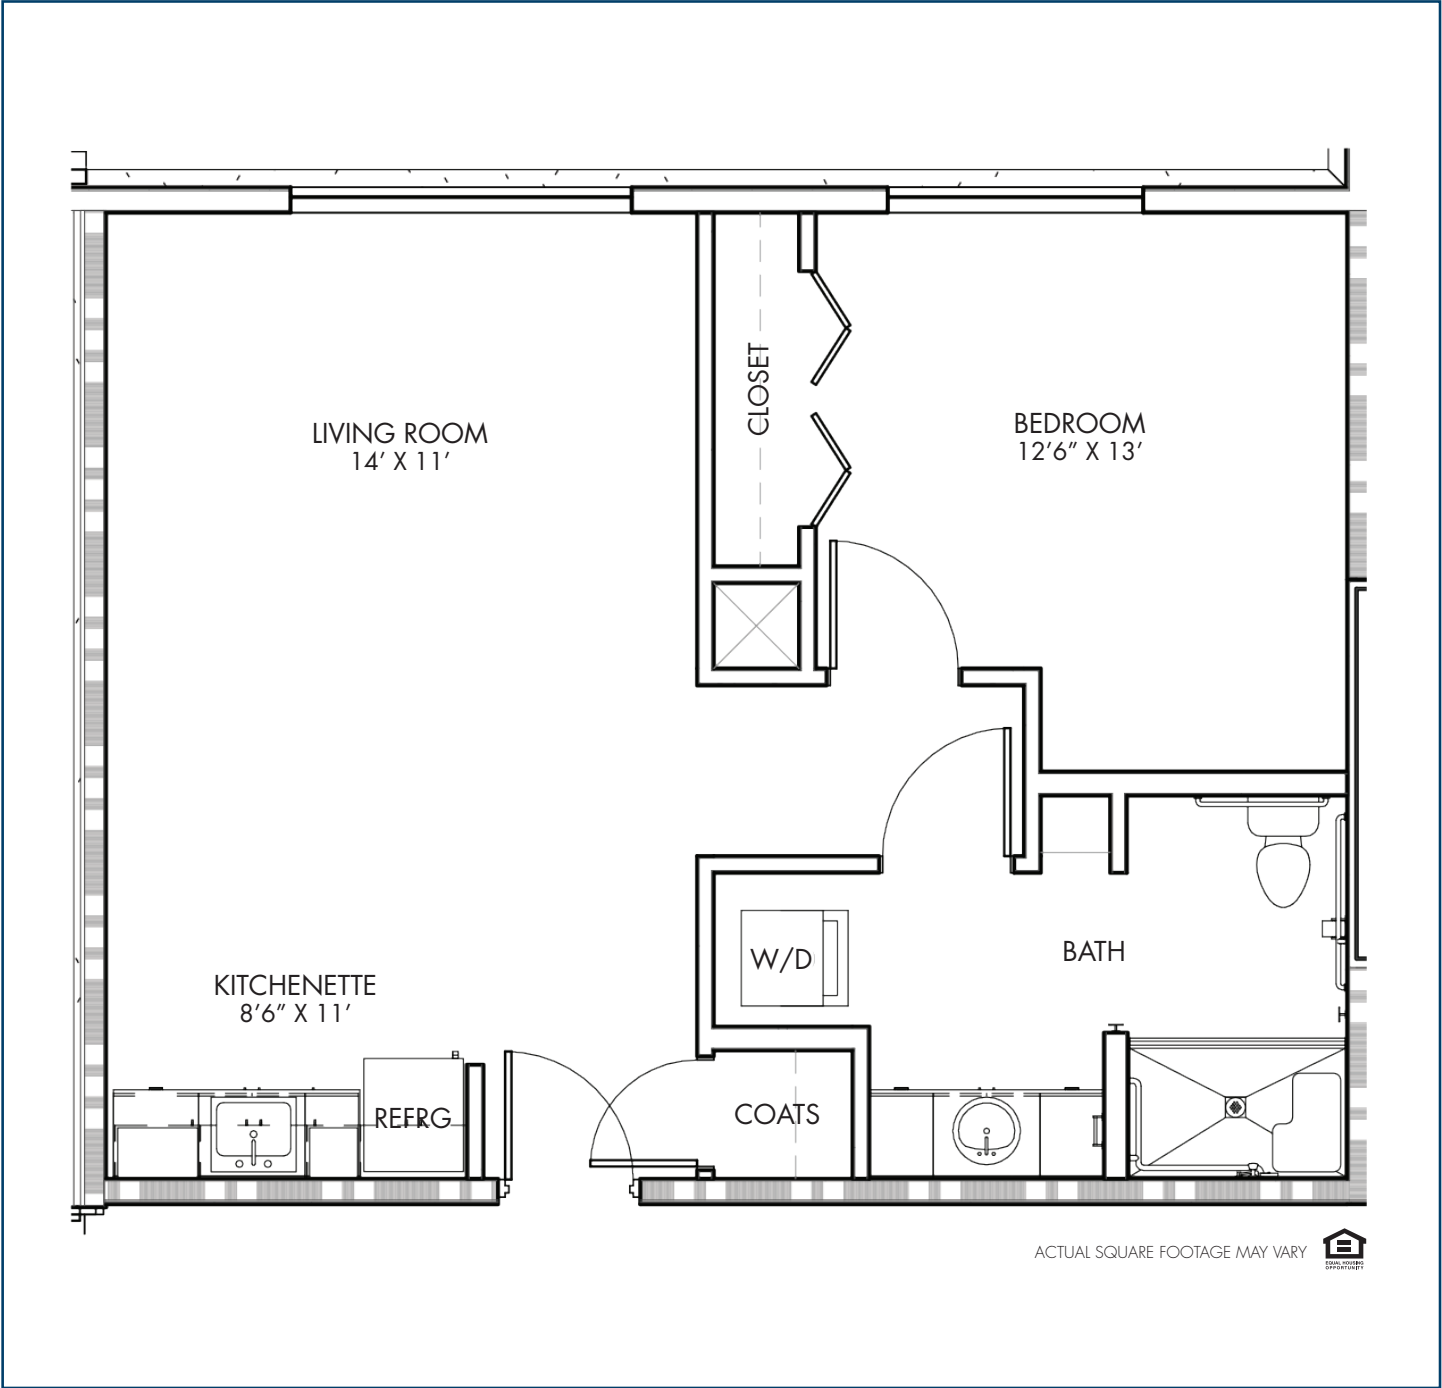

ASSISTED LIVING FLOOR PLAN – ONE BEDROOM

NELSON/NELSON II
649-717 SQUARE FEET

ACTUAL SQUARE FOOTAGE MAY VARY 