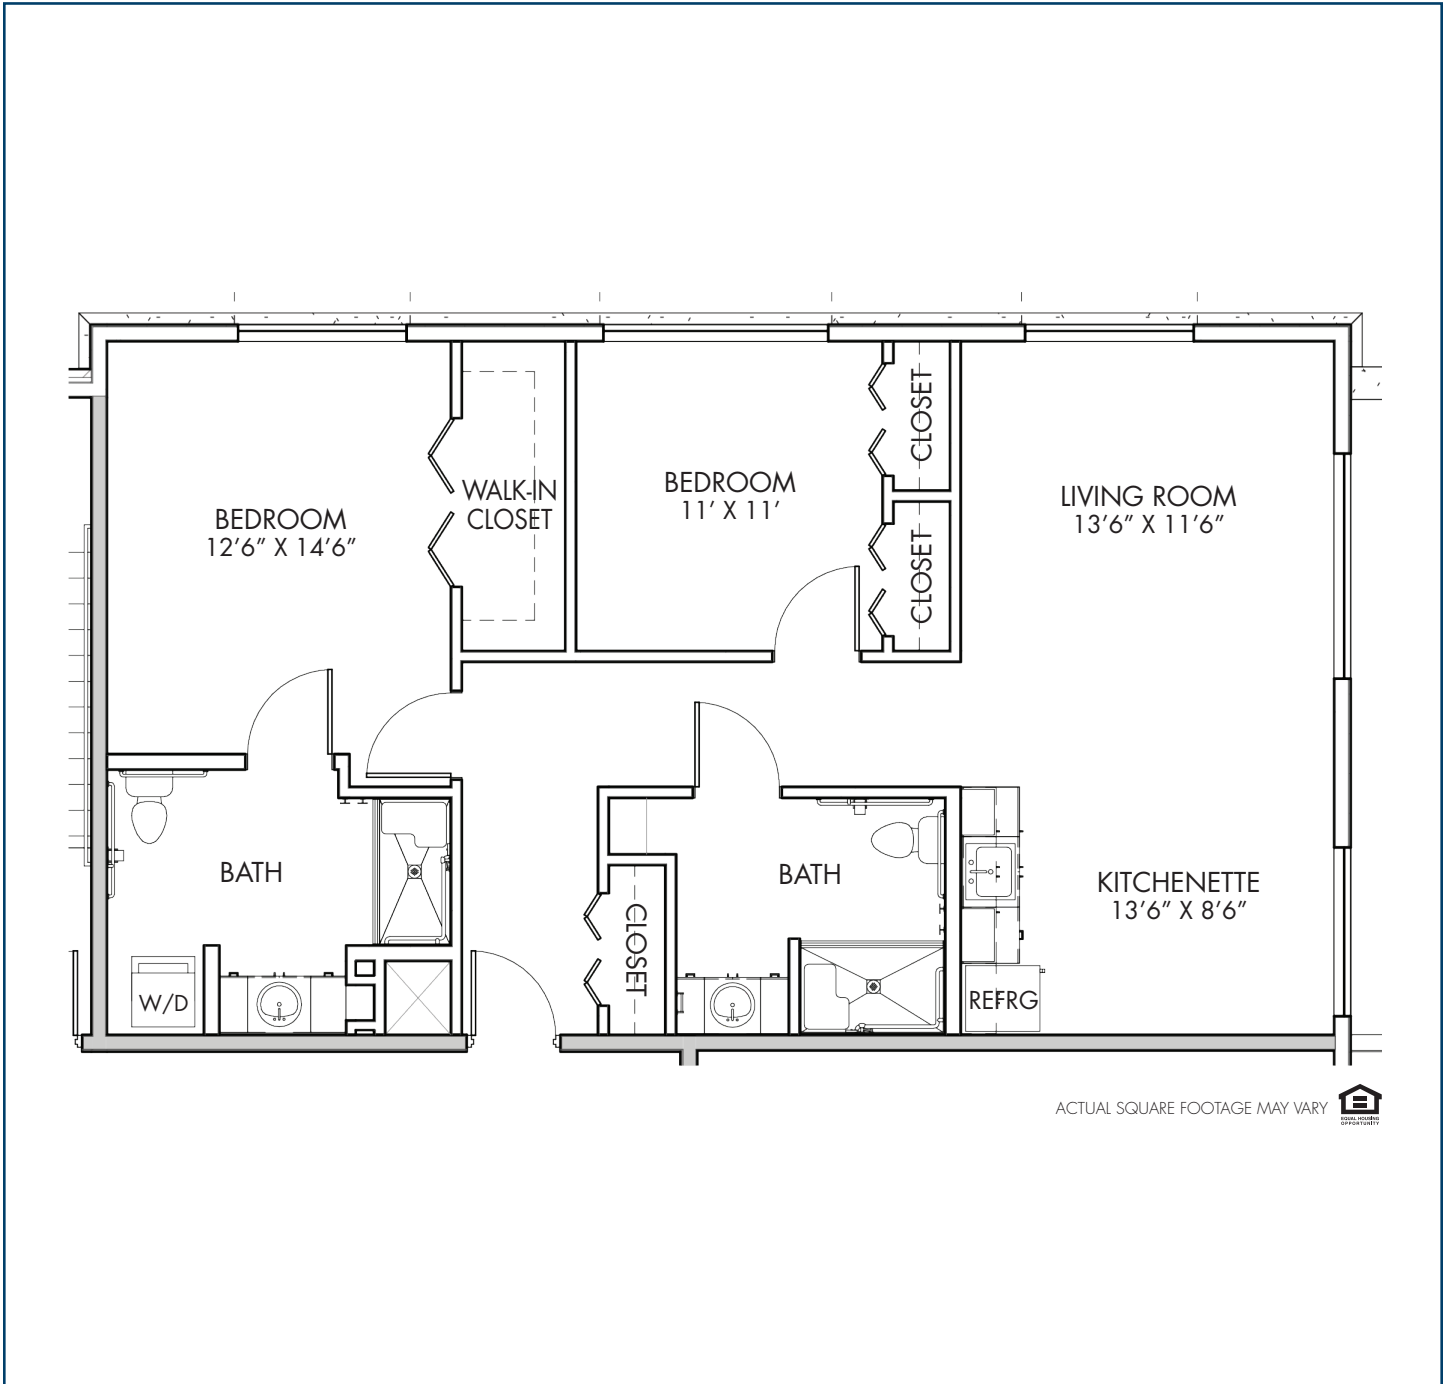

ASSISTED LIVING FLOOR PLAN – TWO BEDROOM

MIDLAND

1076-1079 SQUARE FEET

ACTUAL SQUARE FOOTAGE MAY VARY 