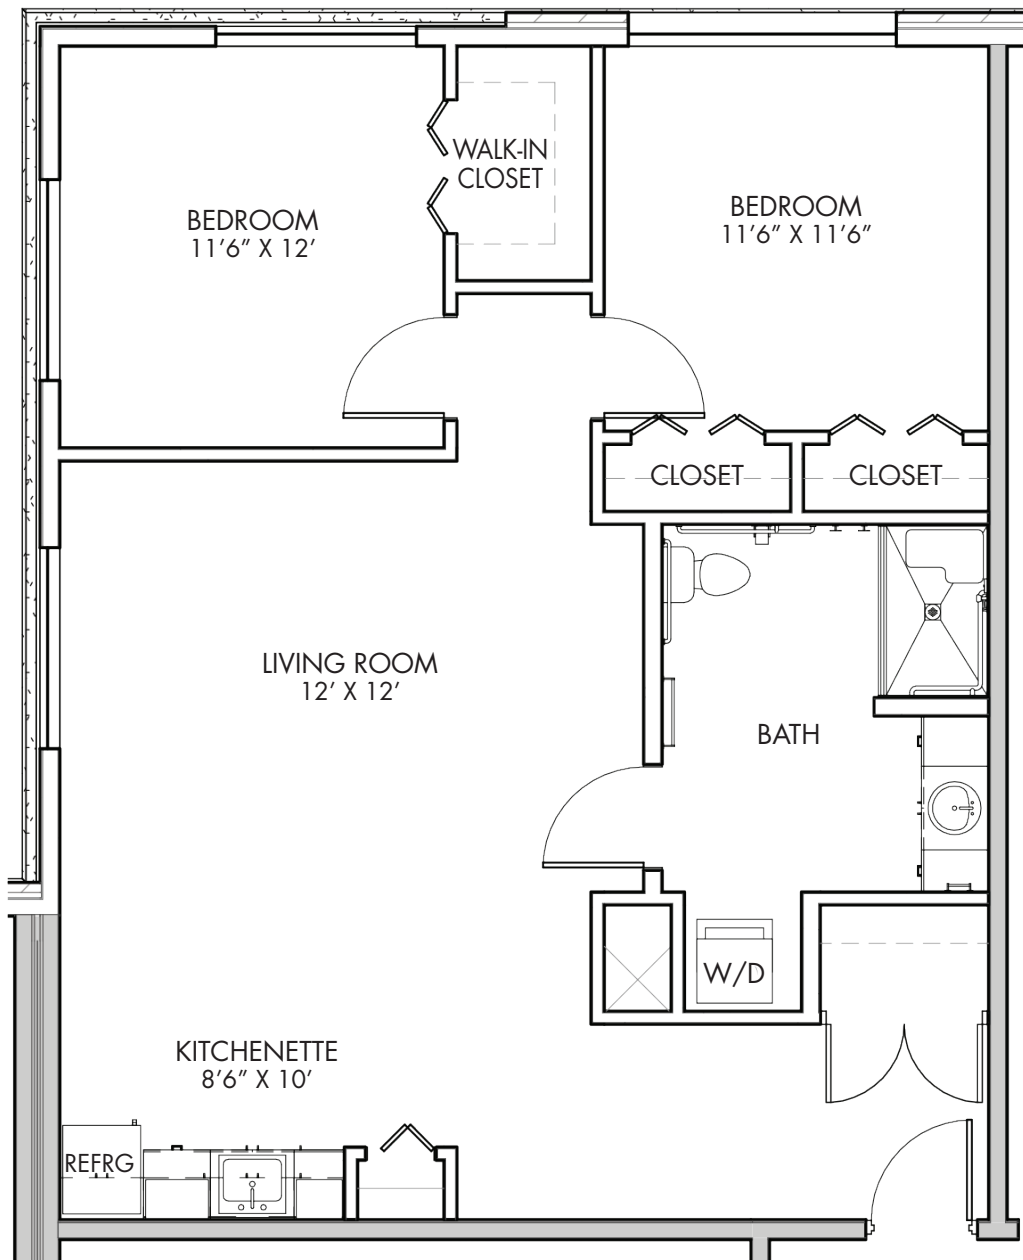

ASSISTED LIVING FLOOR PLAN – TWO BEDROOM

TRUMAN
974 SQUARE FEET

ACTUAL SQUARE FOOTAGE MAY VARY 