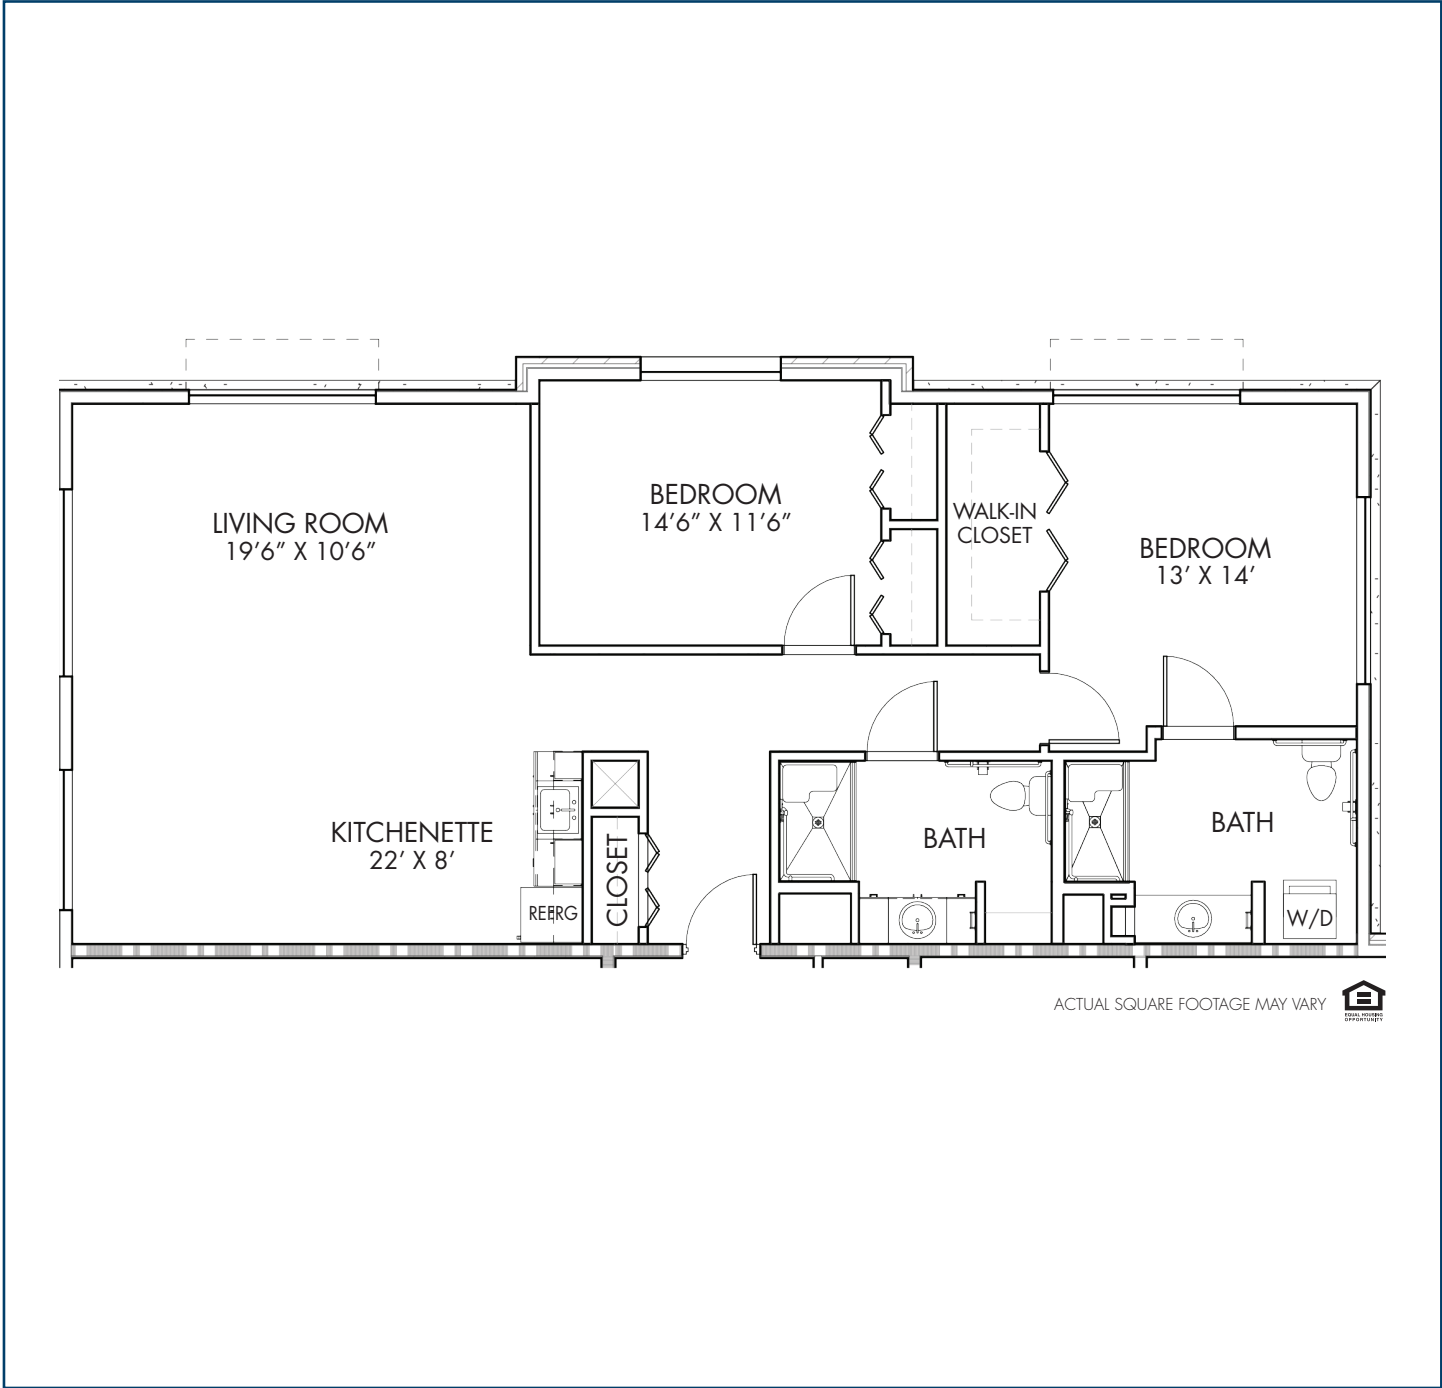

ASSISTED LIVING FLOOR PLAN – TWO BEDROOM

VOLKER

1270-1285 SQUARE FEET

ACTUAL SQUARE FOOTAGE MAY VARY 