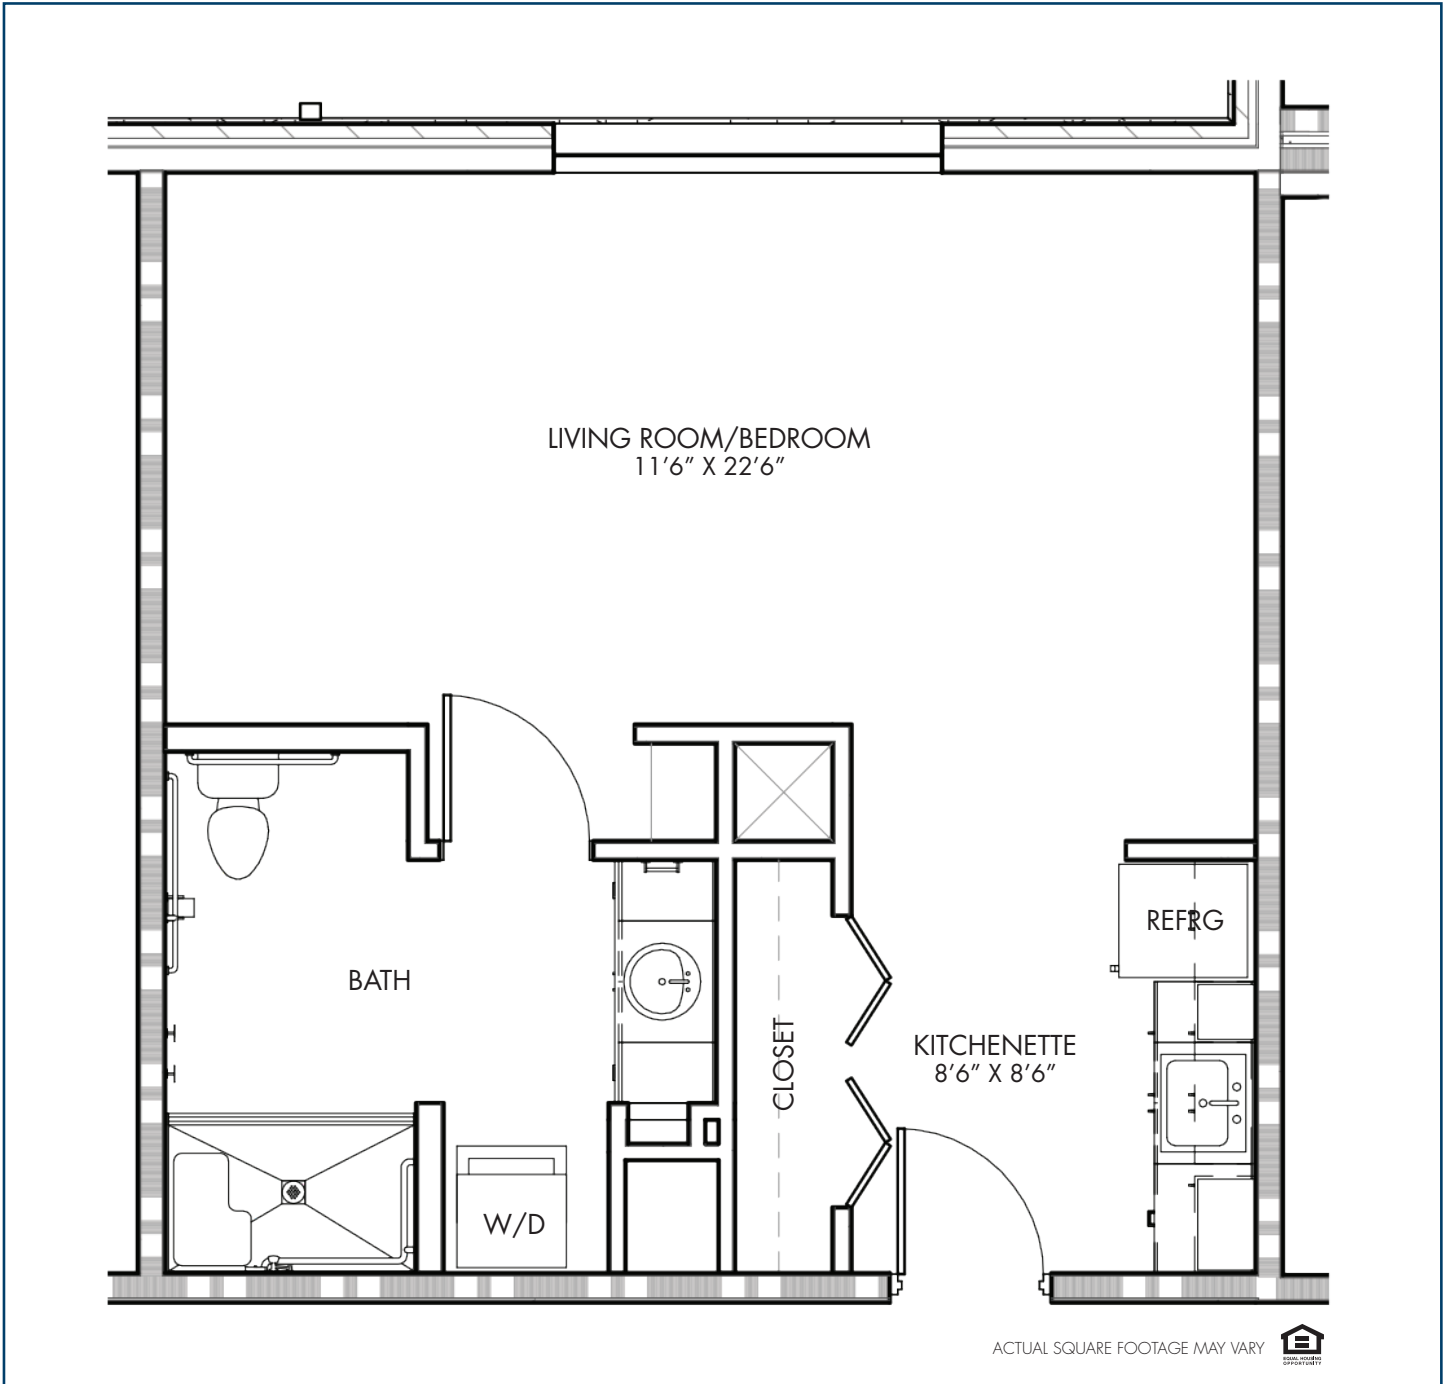

ASSISTED LIVING FLOOR PLAN – STUDIO

LIBERTY MEMORIAL

505-569 SQUARE FEET

ACTUAL SQUARE FOOTAGE MAY VARY 