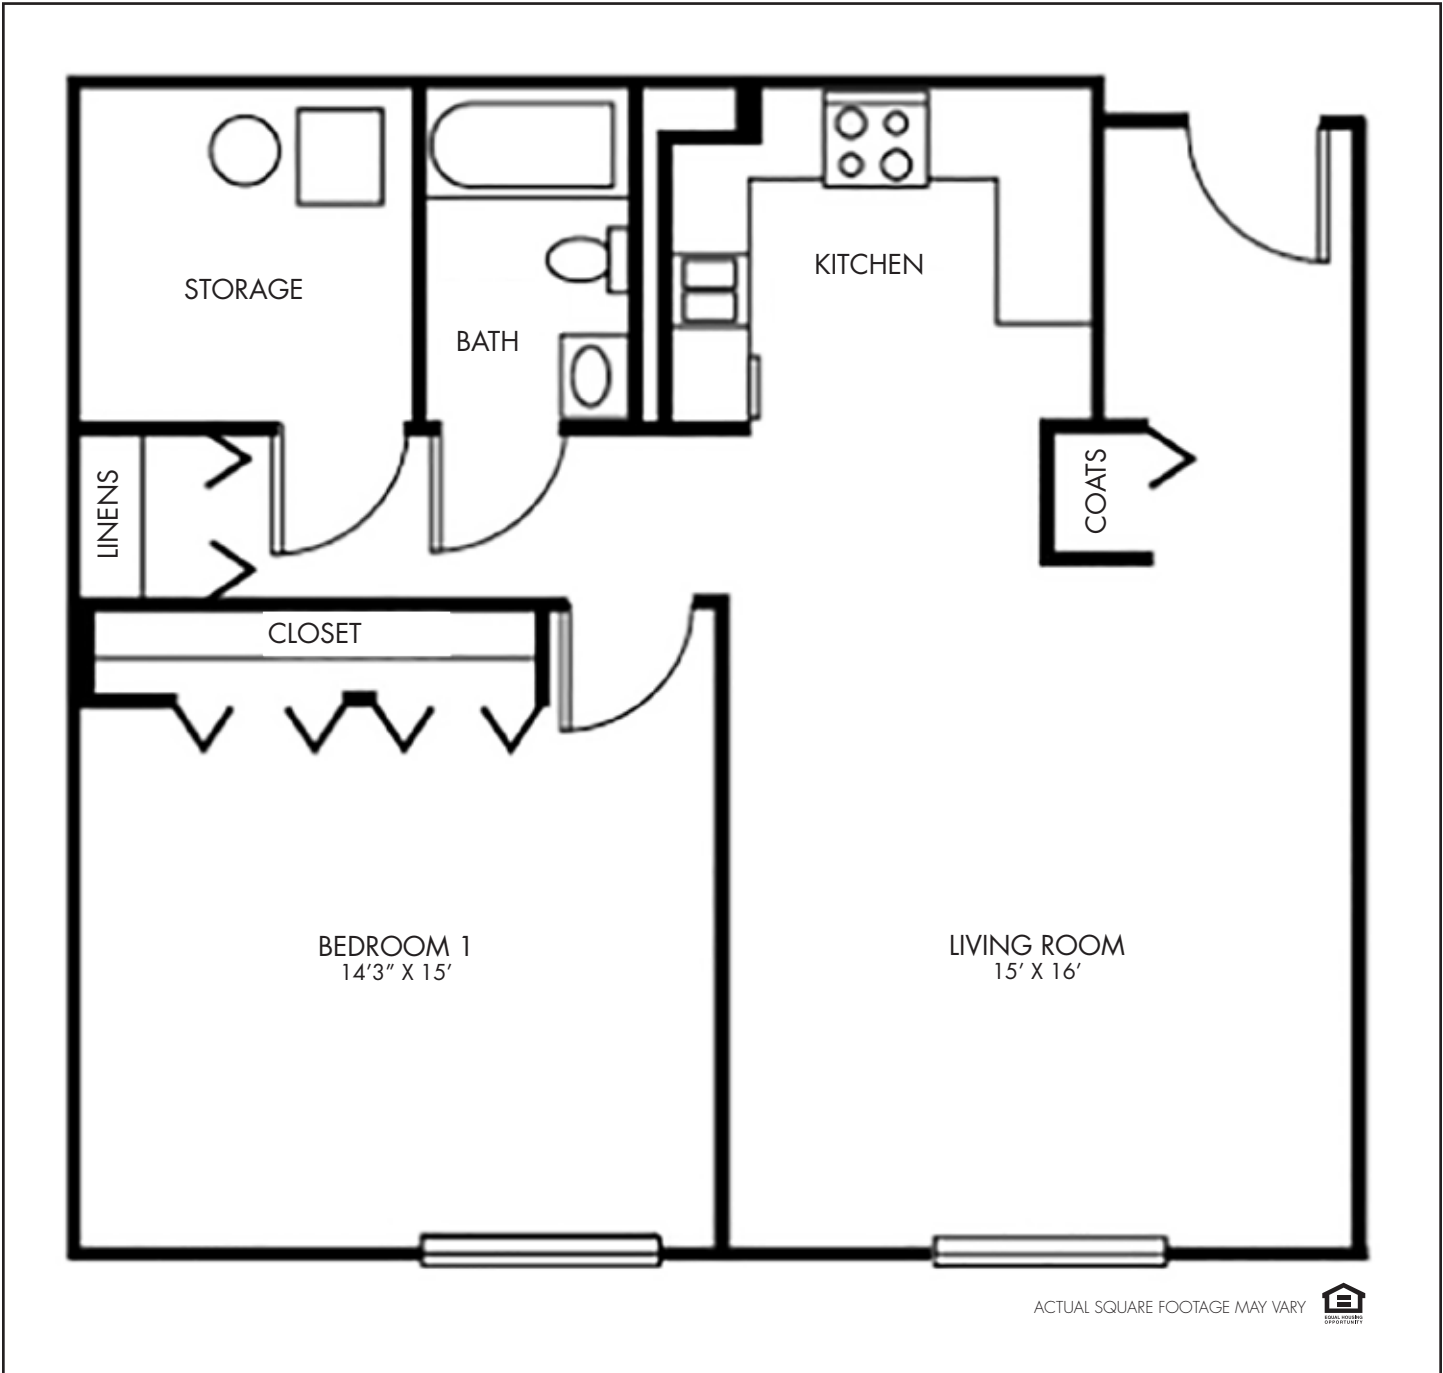

INDEPENDENT LIVING FLOOR PLAN – ONE BEDROOM DELUXE

ONE BEDROOM DELUXE
858 SQUARE FEET

ACTUAL SQUARE FOOTAGE MAY VARY 