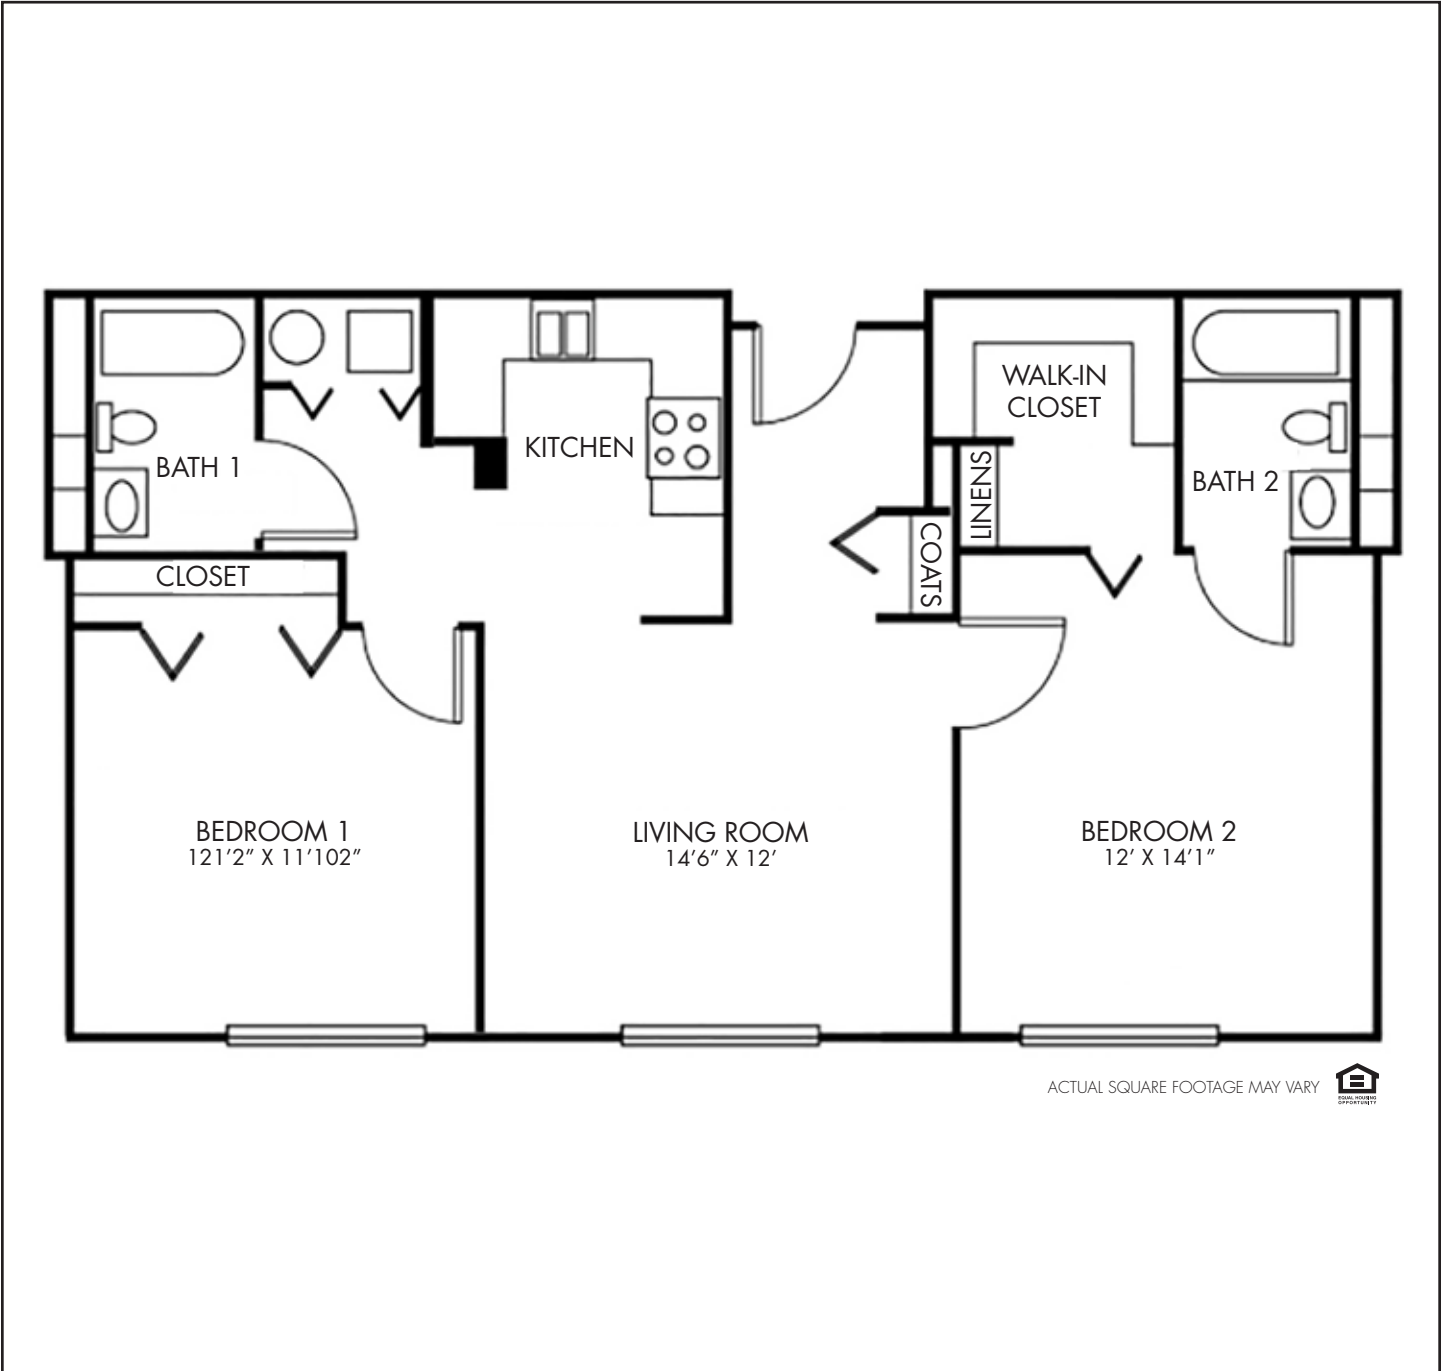

INDEPENDENT LIVING FLOOR PLAN – TWO BEDROOM

TWO BEDROOM
910 SQUARE FEET

ACTUAL SQUARE FOOTAGE MAY VARY 