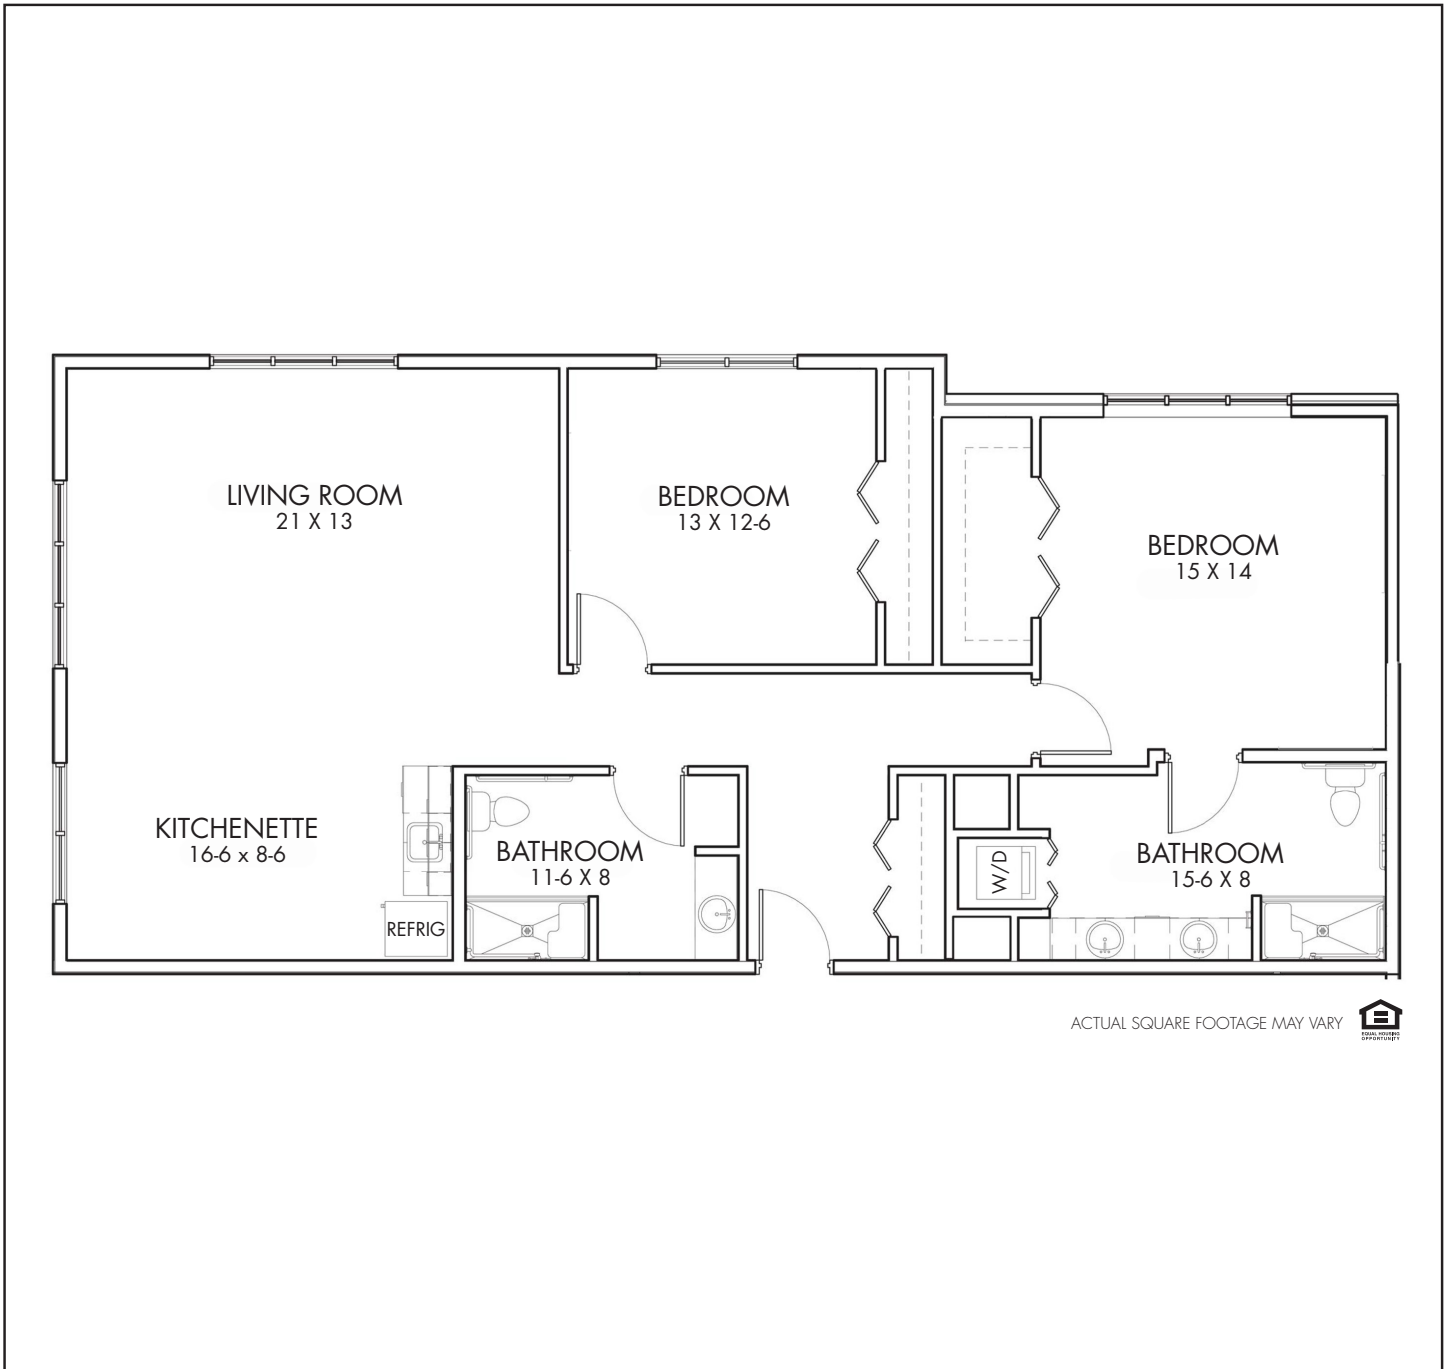

ASSISTED LIVING FLOOR PLAN – TWO BEDROOM

THE ROSENBLATT
1342 SQUARE FEET

ACTUAL SQUARE FOOTAGE MAY VARY