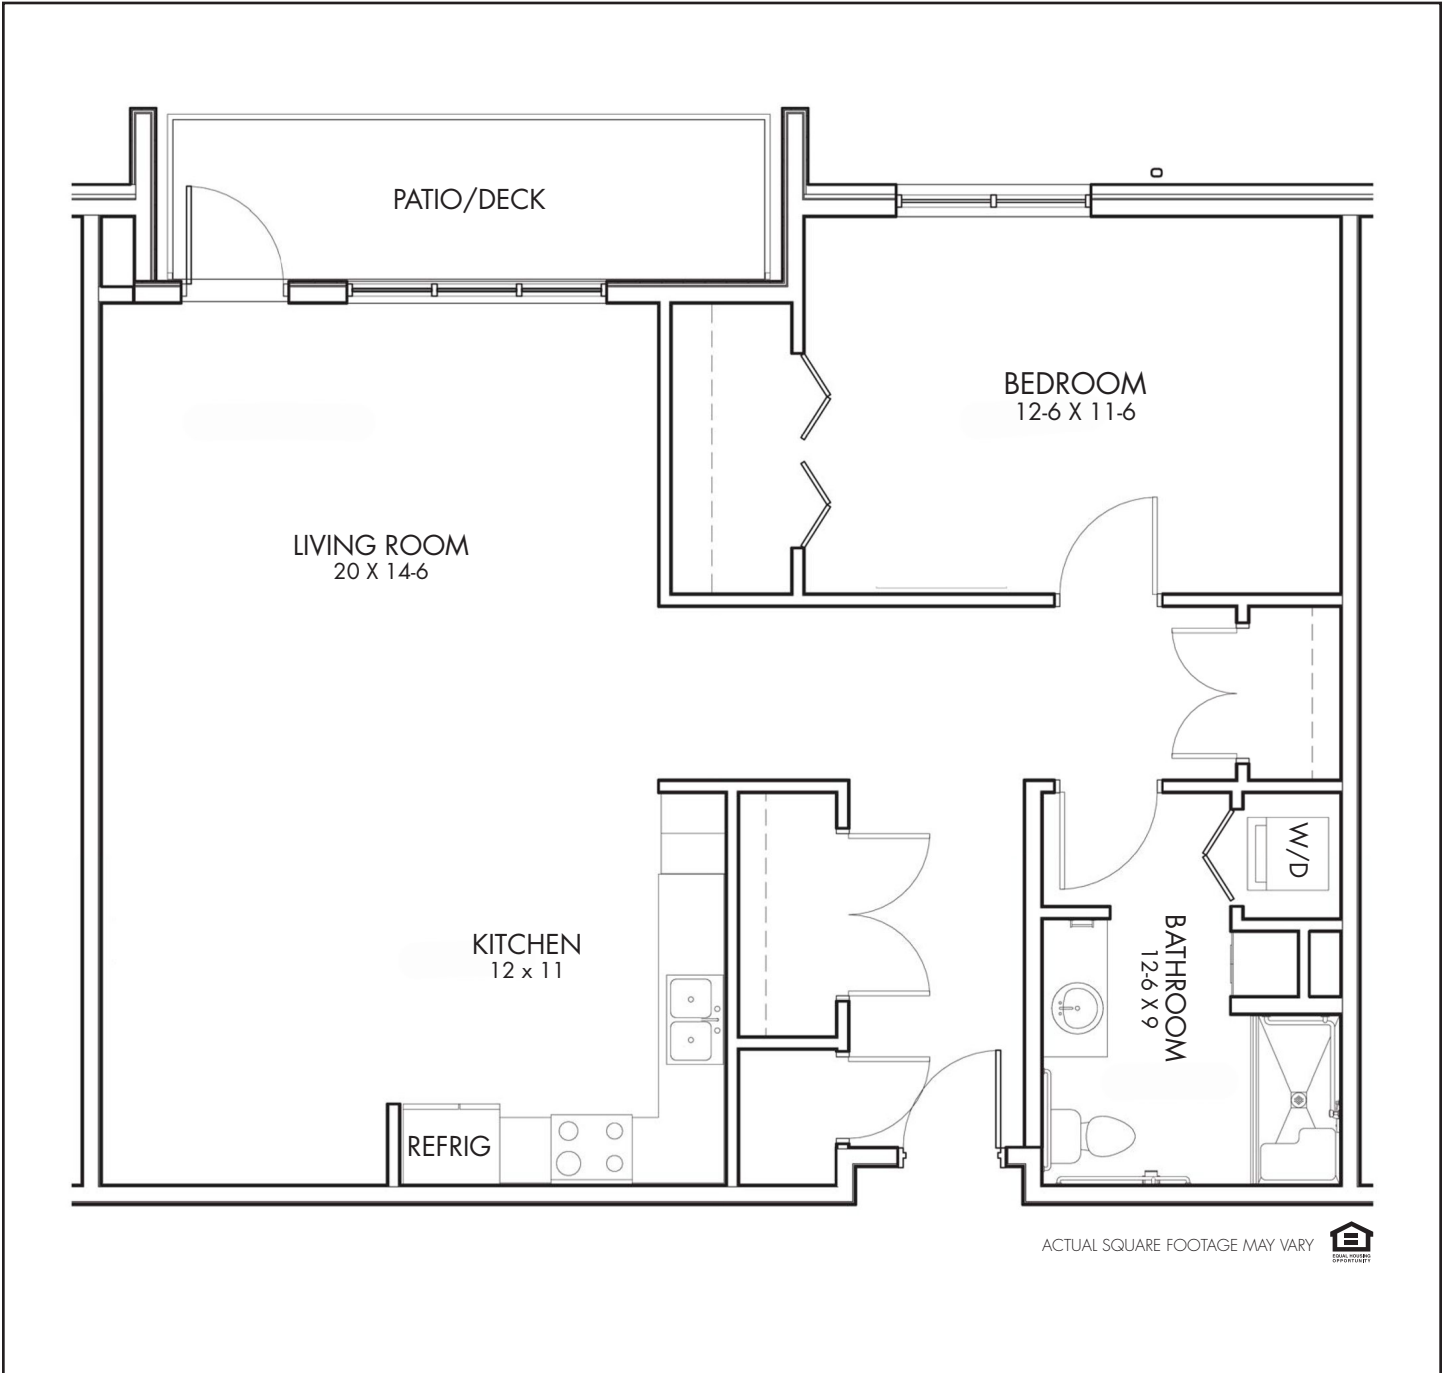

INDEPENDENT LIVING FLOOR PLAN – ONE BEDROOM

THE DUNDEE
1074 SQUARE FEET

ACTUAL SQUARE FOOTAGE MAY VARY 