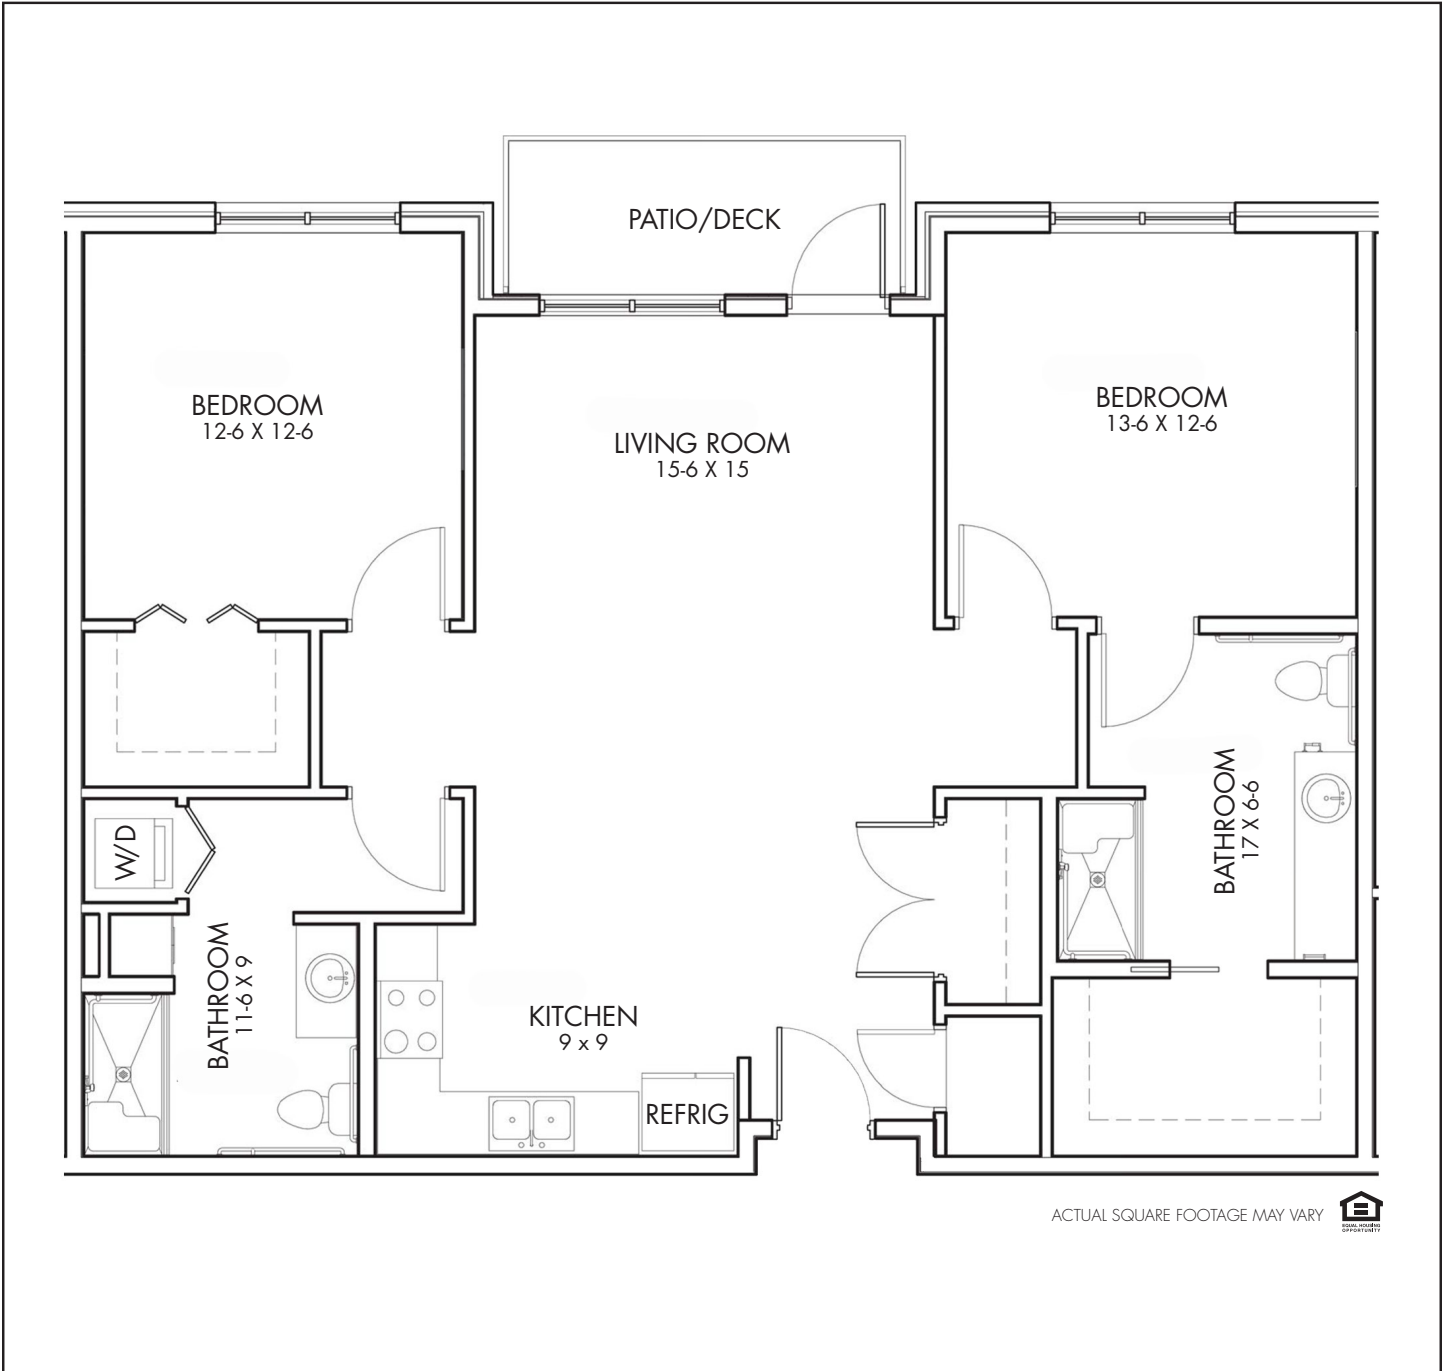

INDEPENDENT LIVING FLOOR PLAN - TWO BEDROOM

THE JOSLYN
1179 SQUARE FEET

ACTUAL SQUARE FOOTAGE MAY VARY 