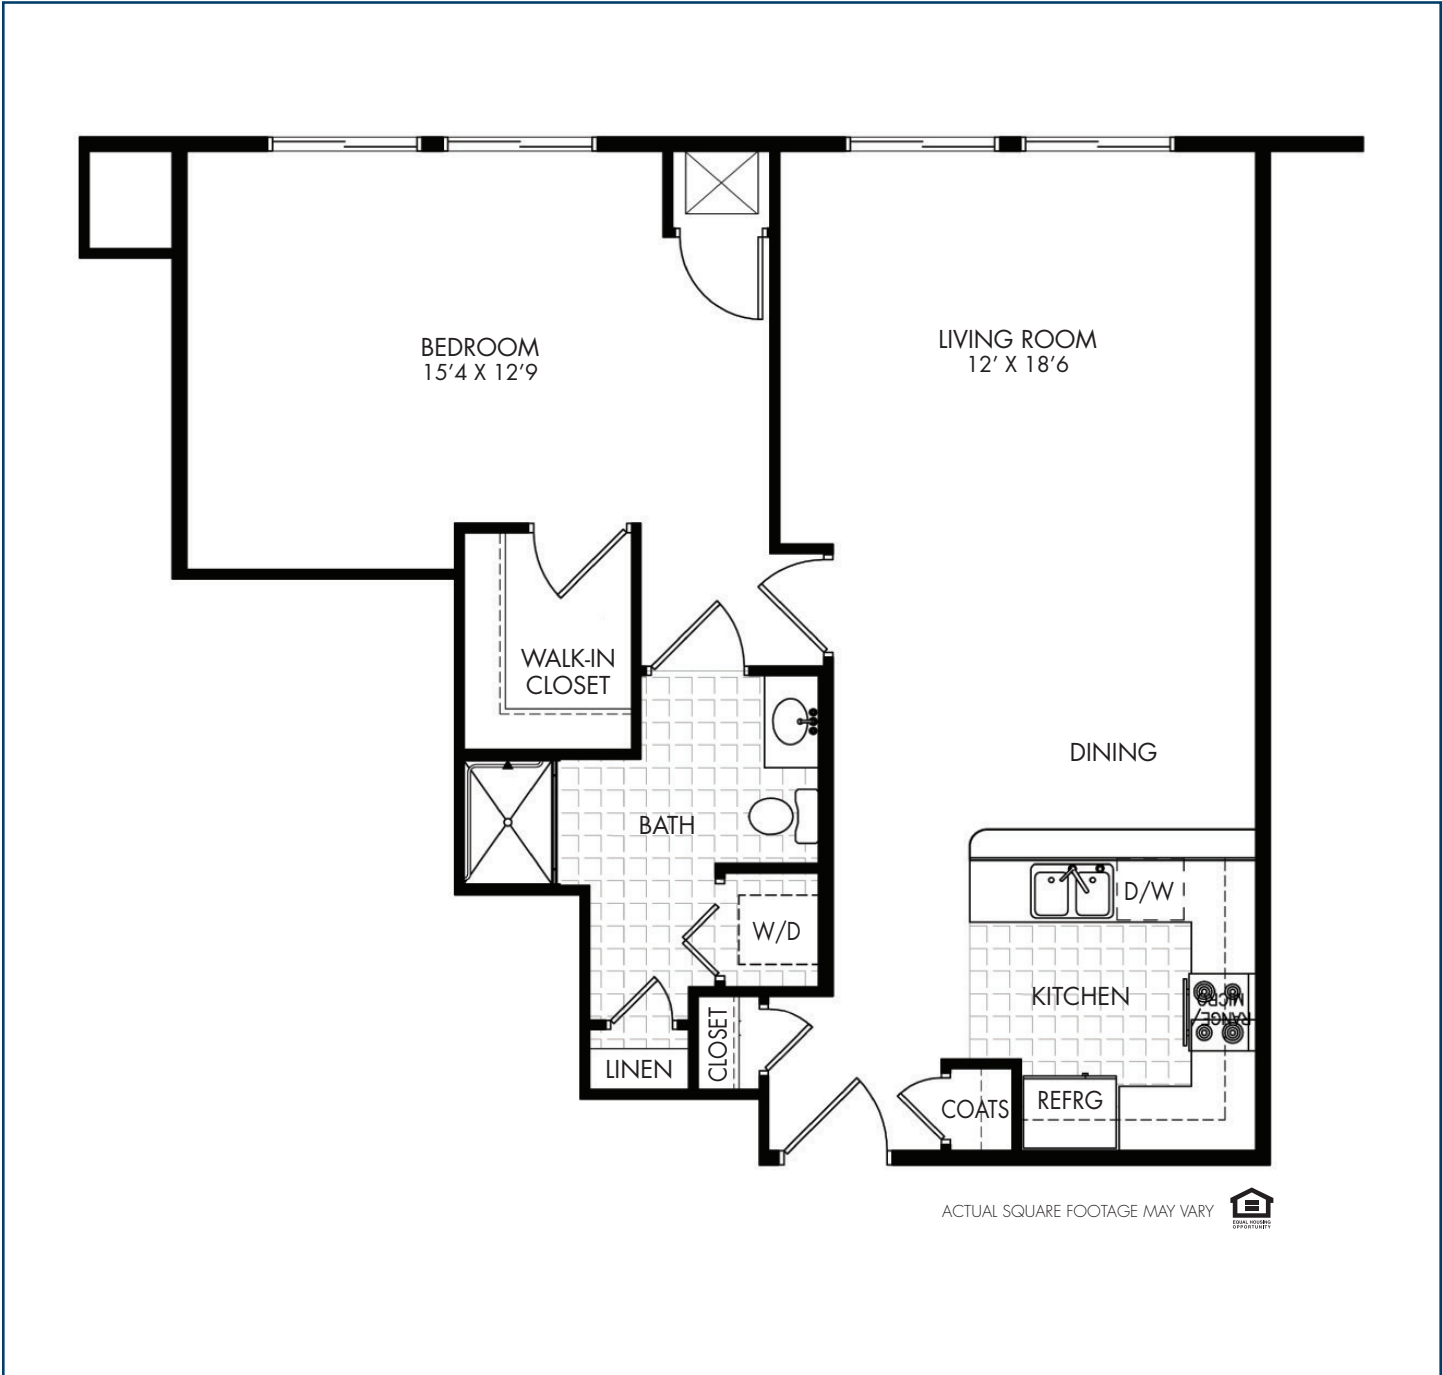

INDEPENDENT LIVING FLOOR PLAN – ONE BEDROOM

THE CATALINA
950 SQUARE FEET

ACTUAL SQUARE FOOTAGE MAY VARY 