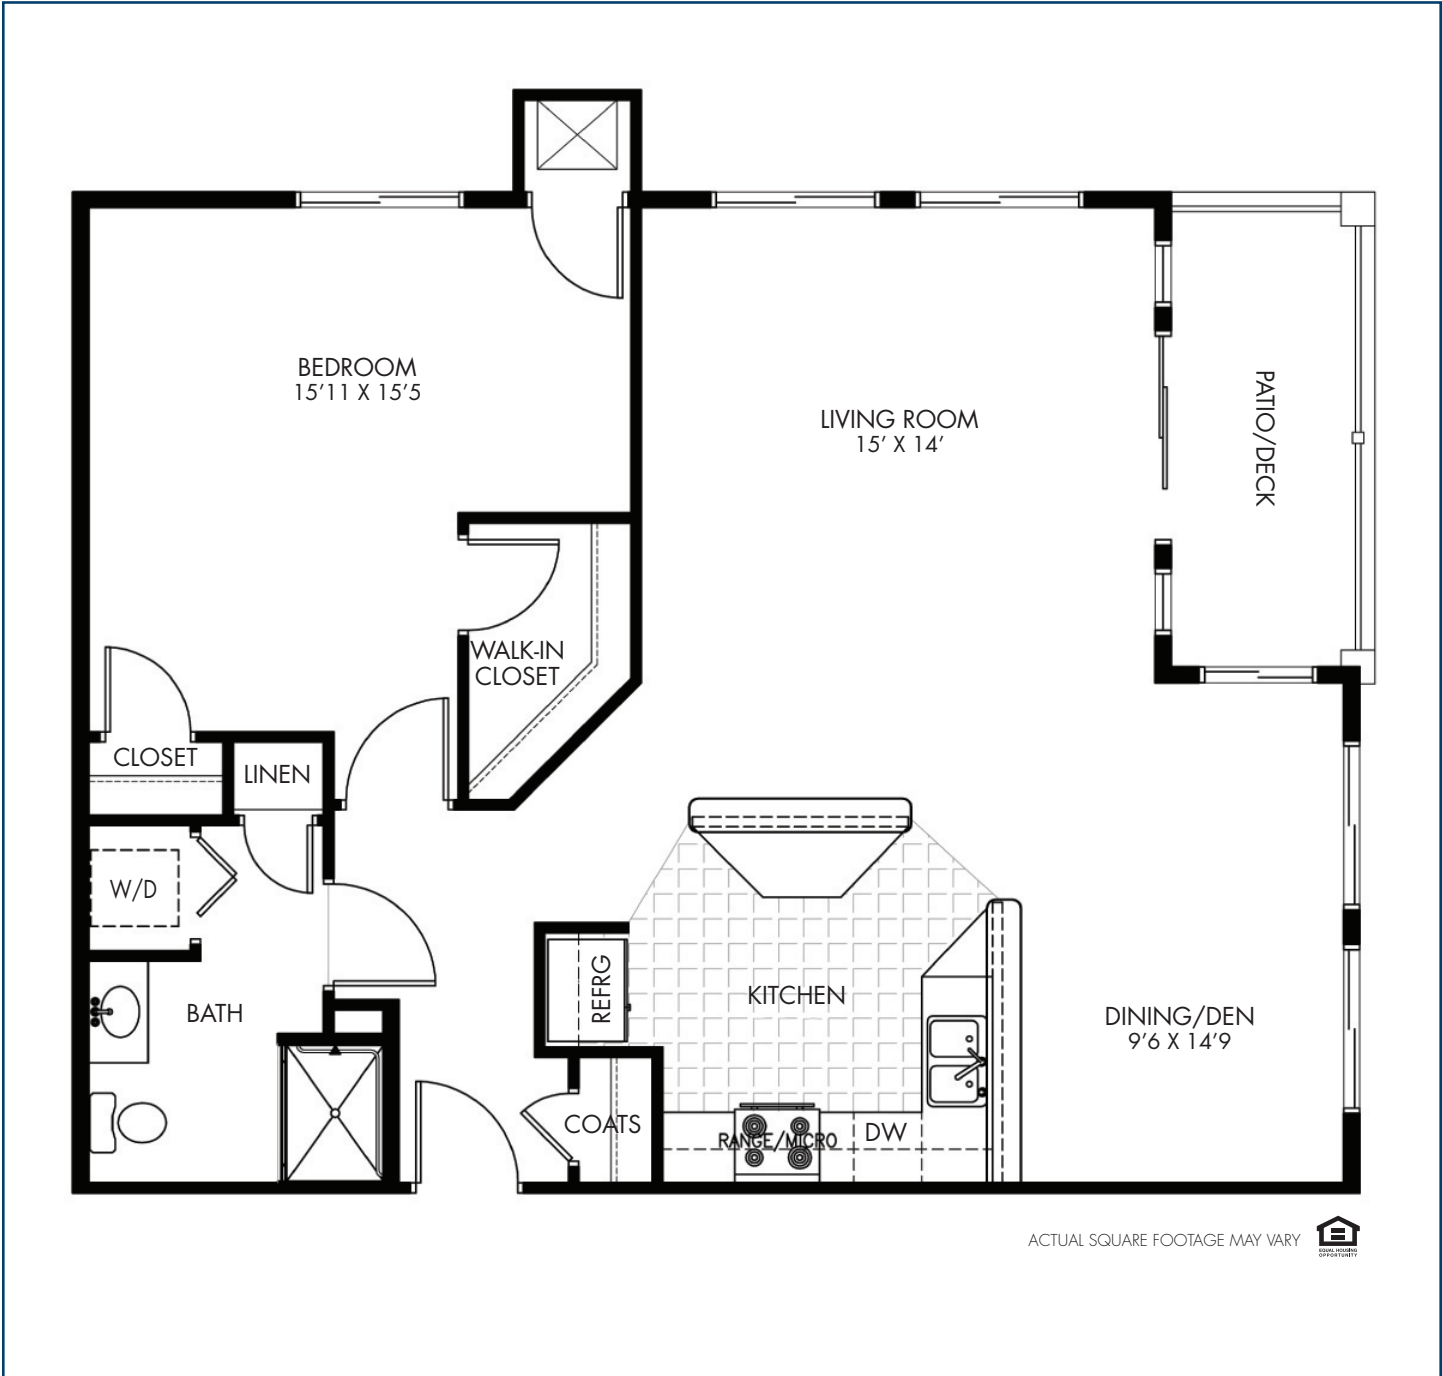

INDEPENDENT LIVING FLOOR PLAN – ONE BEDROOM

THE VIENNA
1,043 SQUARE FEET

ACTUAL SQUARE FOOTAGE MAY VARY 