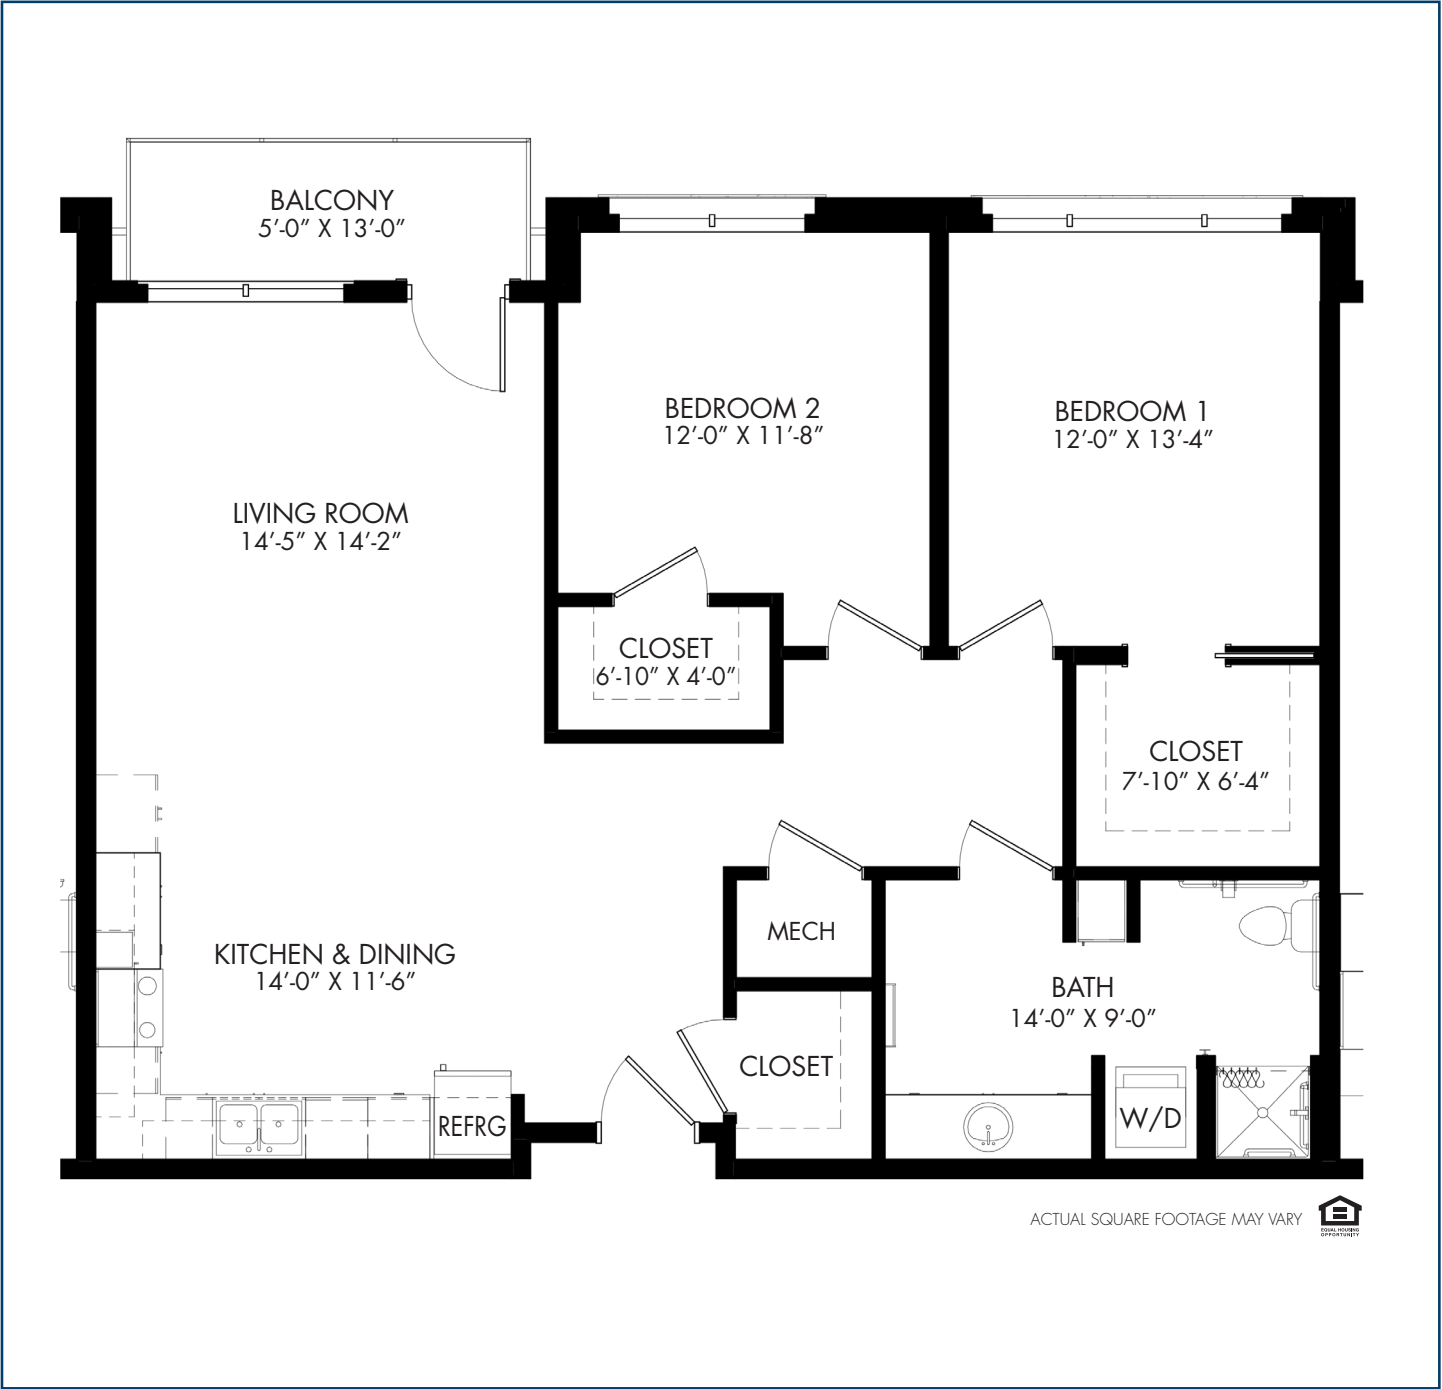

**INDEPENDENT LIVING FLOOR PLAN - TWO BEDROOM**

**SANDHILL**  
1133 SQUARE FEET

ACTUAL SQUARE FOOTAGE MAY VARY 