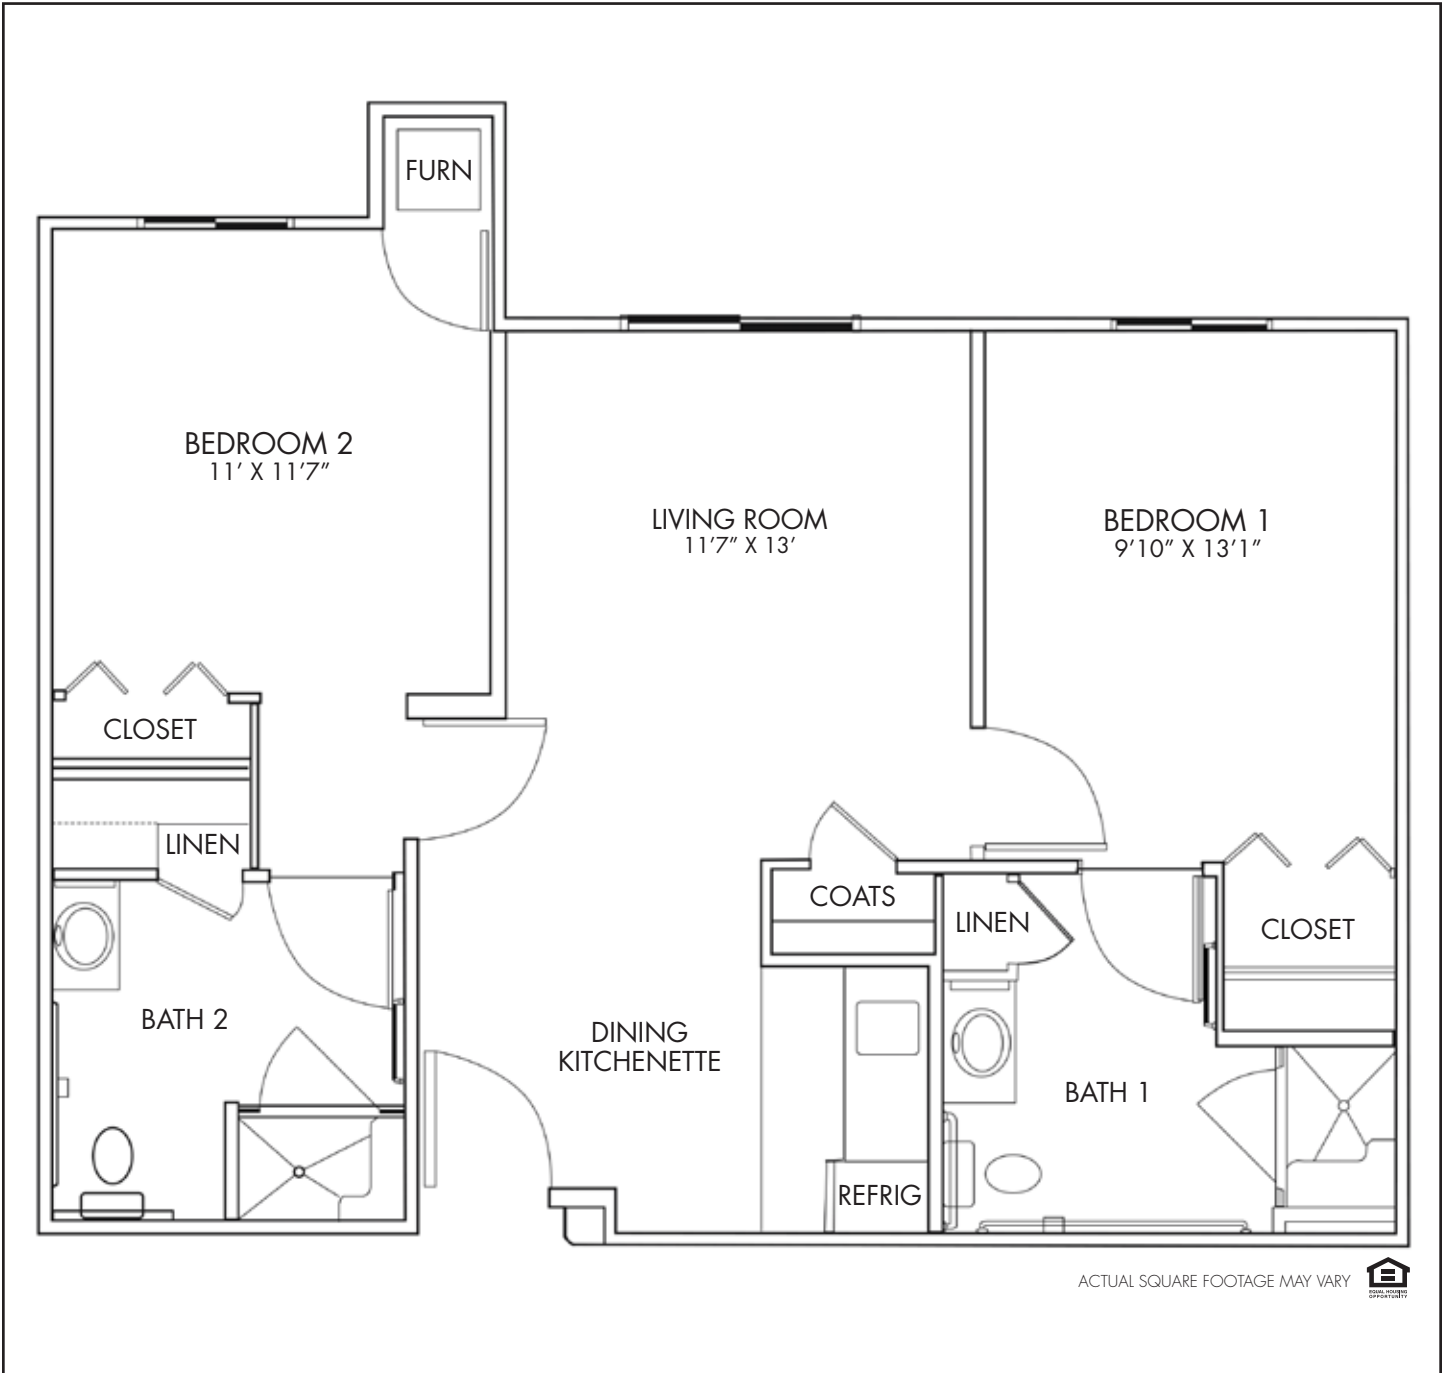

ASSISTED LIVING FLOOR PLAN – TWO BEDROOM

UNIT C
826 SQUARE FEET

ACTUAL SQUARE FOOTAGE MAY VARY 