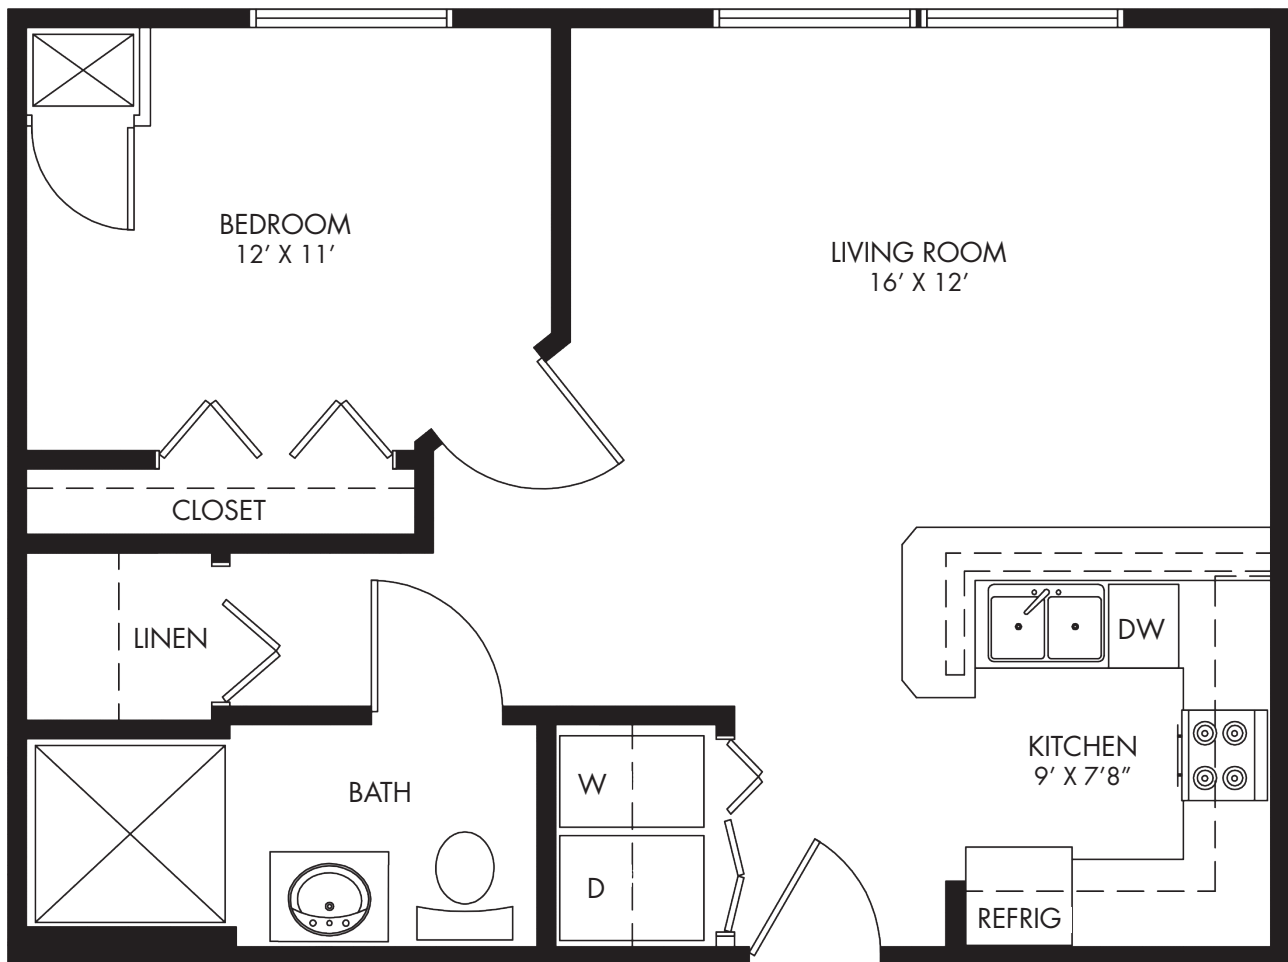

INDEPENDENT LIVING FLOOR PLAN – ONE BEDROOM

REDBUD

685 SQUARE FEET

ACTUAL SQUARE FOOTAGE MAY VARY