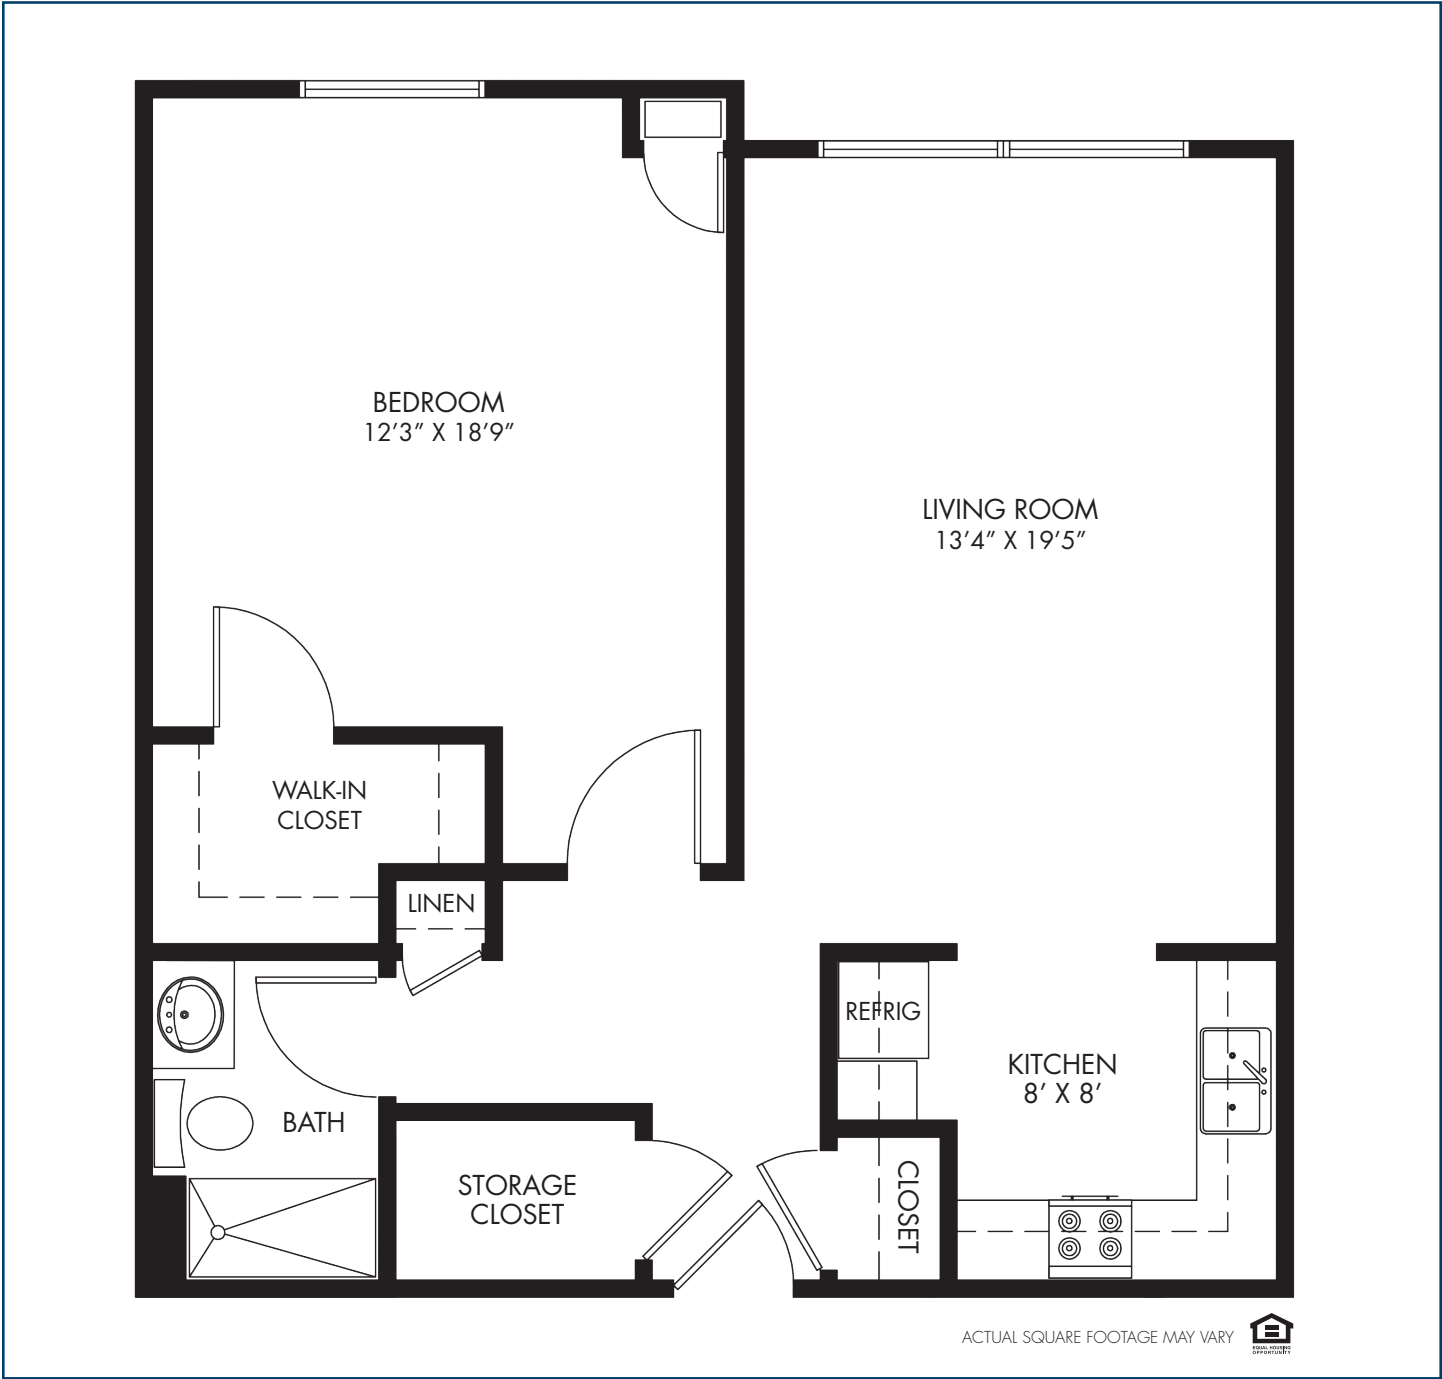

INDEPENDENT LIVING FLOOR PLAN – ONE BEDROOM

**WALNUT**  
715 SQUARE FEET

ACTUAL SQUARE FOOTAGE MAY VARY 